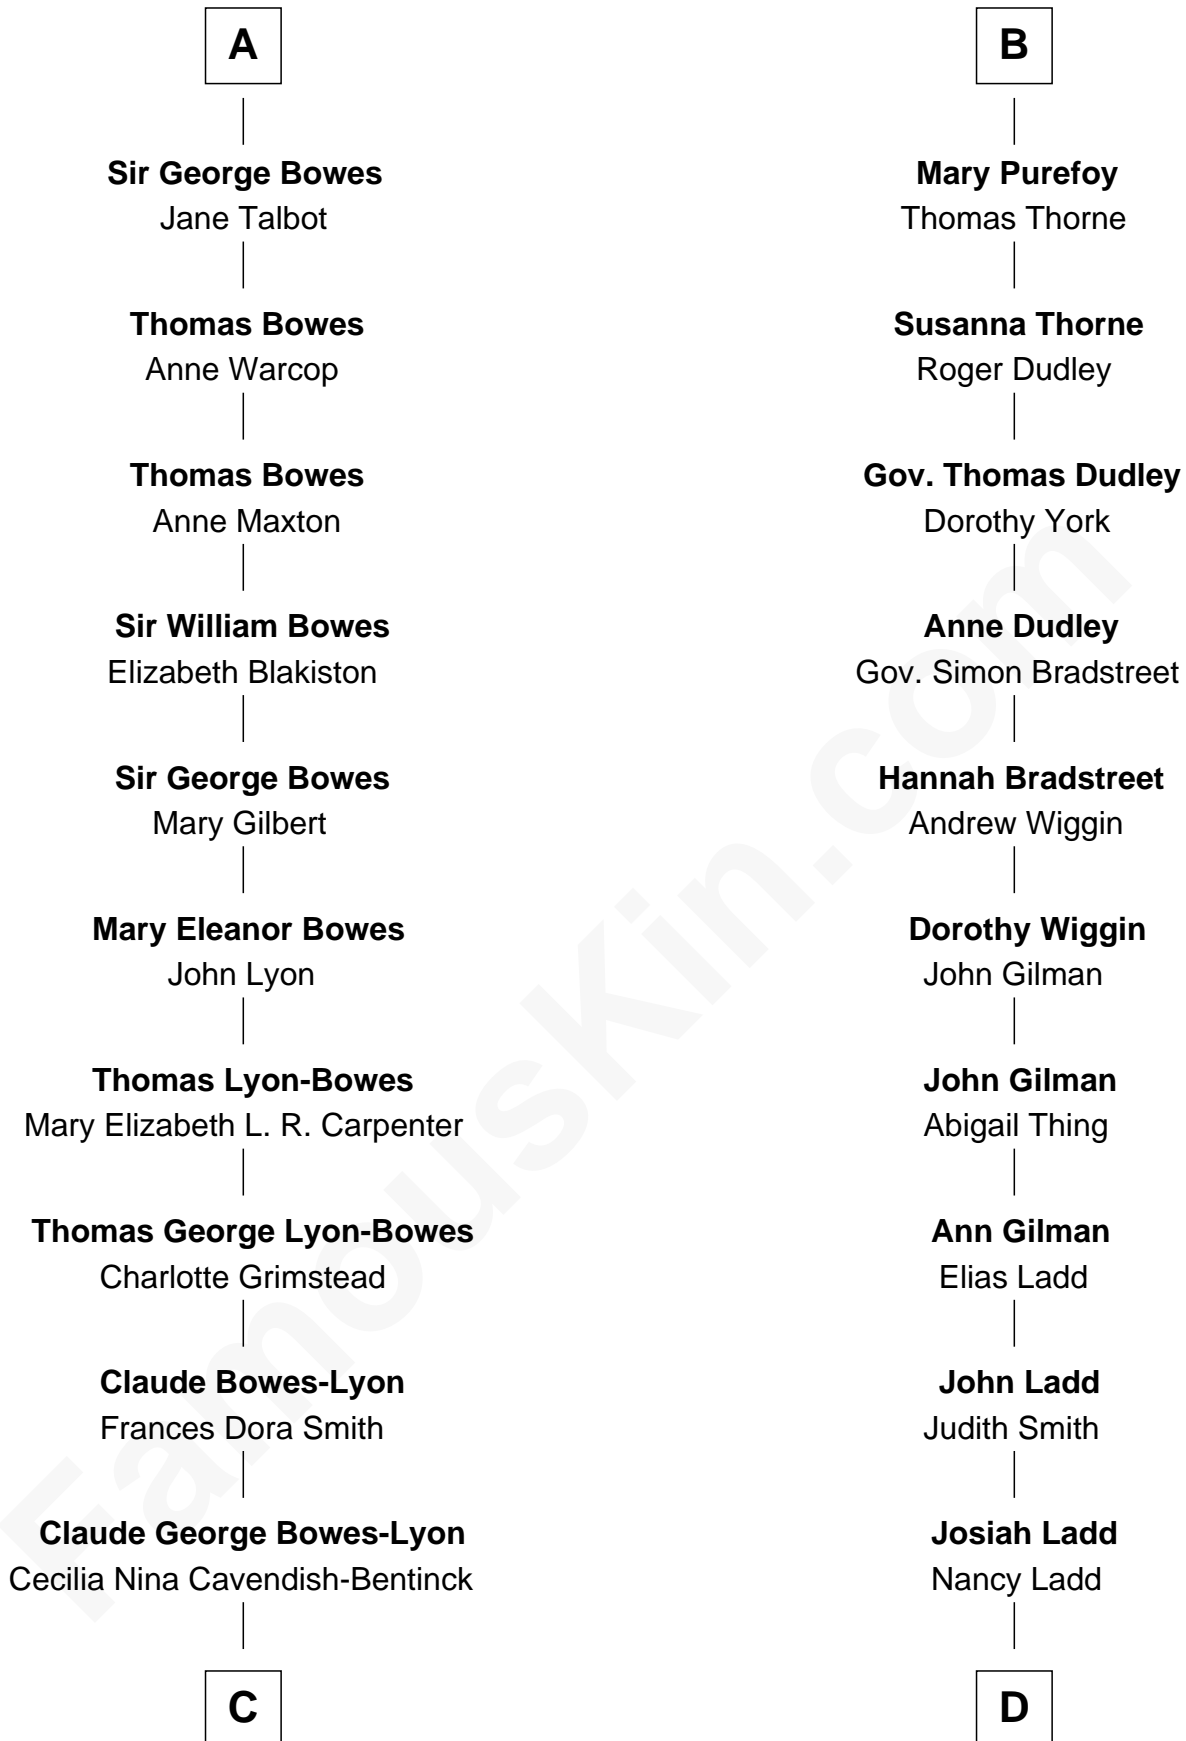

FamousKin.com Relationship Chart of

Prince Harry
Duke of Sussex

20th cousin of

Alan Ladd
Movie Actor

Sir John Marmion
Maud de Furnival

C

Elizabeth Bowes-Lyon

George VI, King of the United Kingdom

Elizabeth II, Queen of the United Kingdom

Prince Philip of Edinburgh

Charles III, King of the United Kingdom

Princess Diana Frances Spencer

Prince Harry

Duke of Sussex

D

Alvaro Ladd