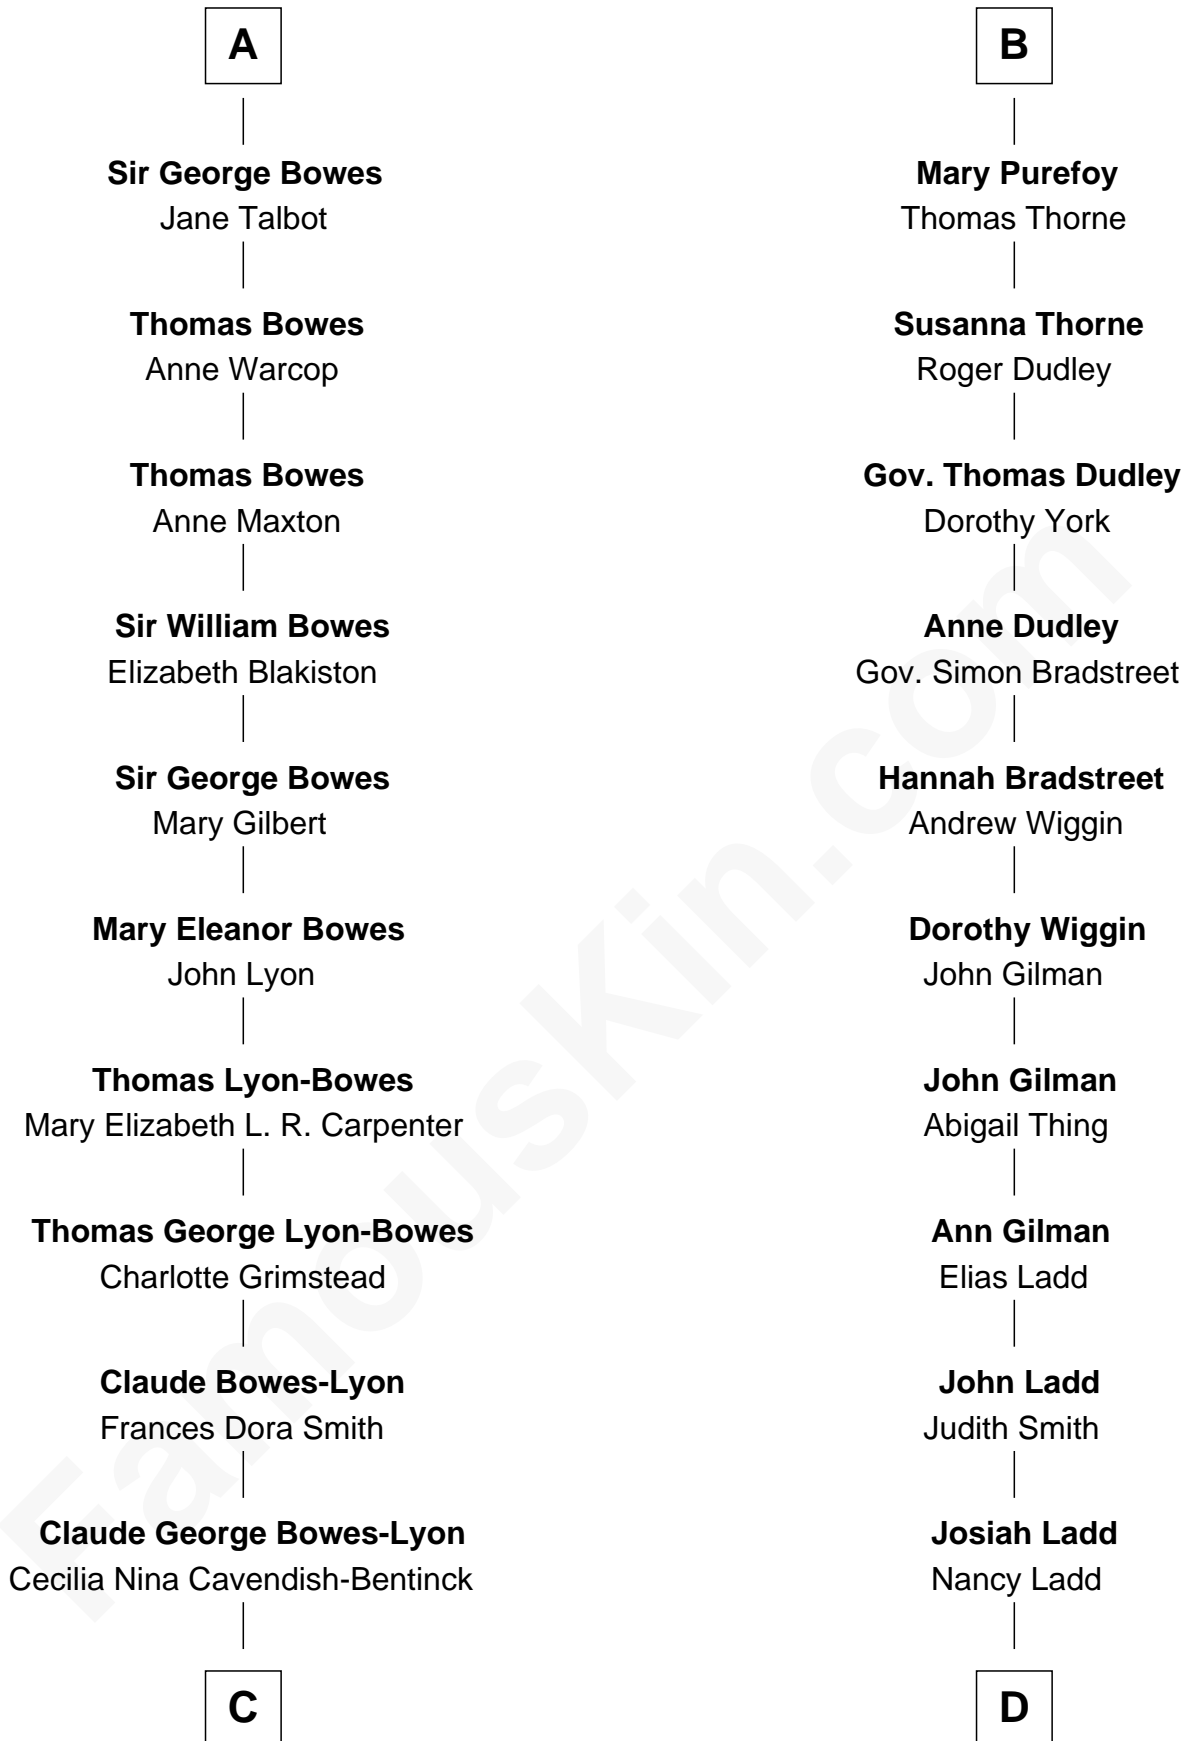

# FamousKin.com Relationship Chart of

**Prince Harry**  
*Duke of Sussex*

20th cousin of

**Alan Ladd**  
*Movie Actor*

**Sir John de Grey**  
Margaret de Oddingseles

**C**

**Elizabeth Bowes-Lyon**

George VI, King of the United Kingdom

**Elizabeth II, Queen of the United Kingdom**

Prince Philip of Edinburgh

**Charles III, King of the United Kingdom**

Princess Diana Frances Spencer

**Prince Harry**

*Duke of Sussex*

**D**

**Alvaro Ladd**