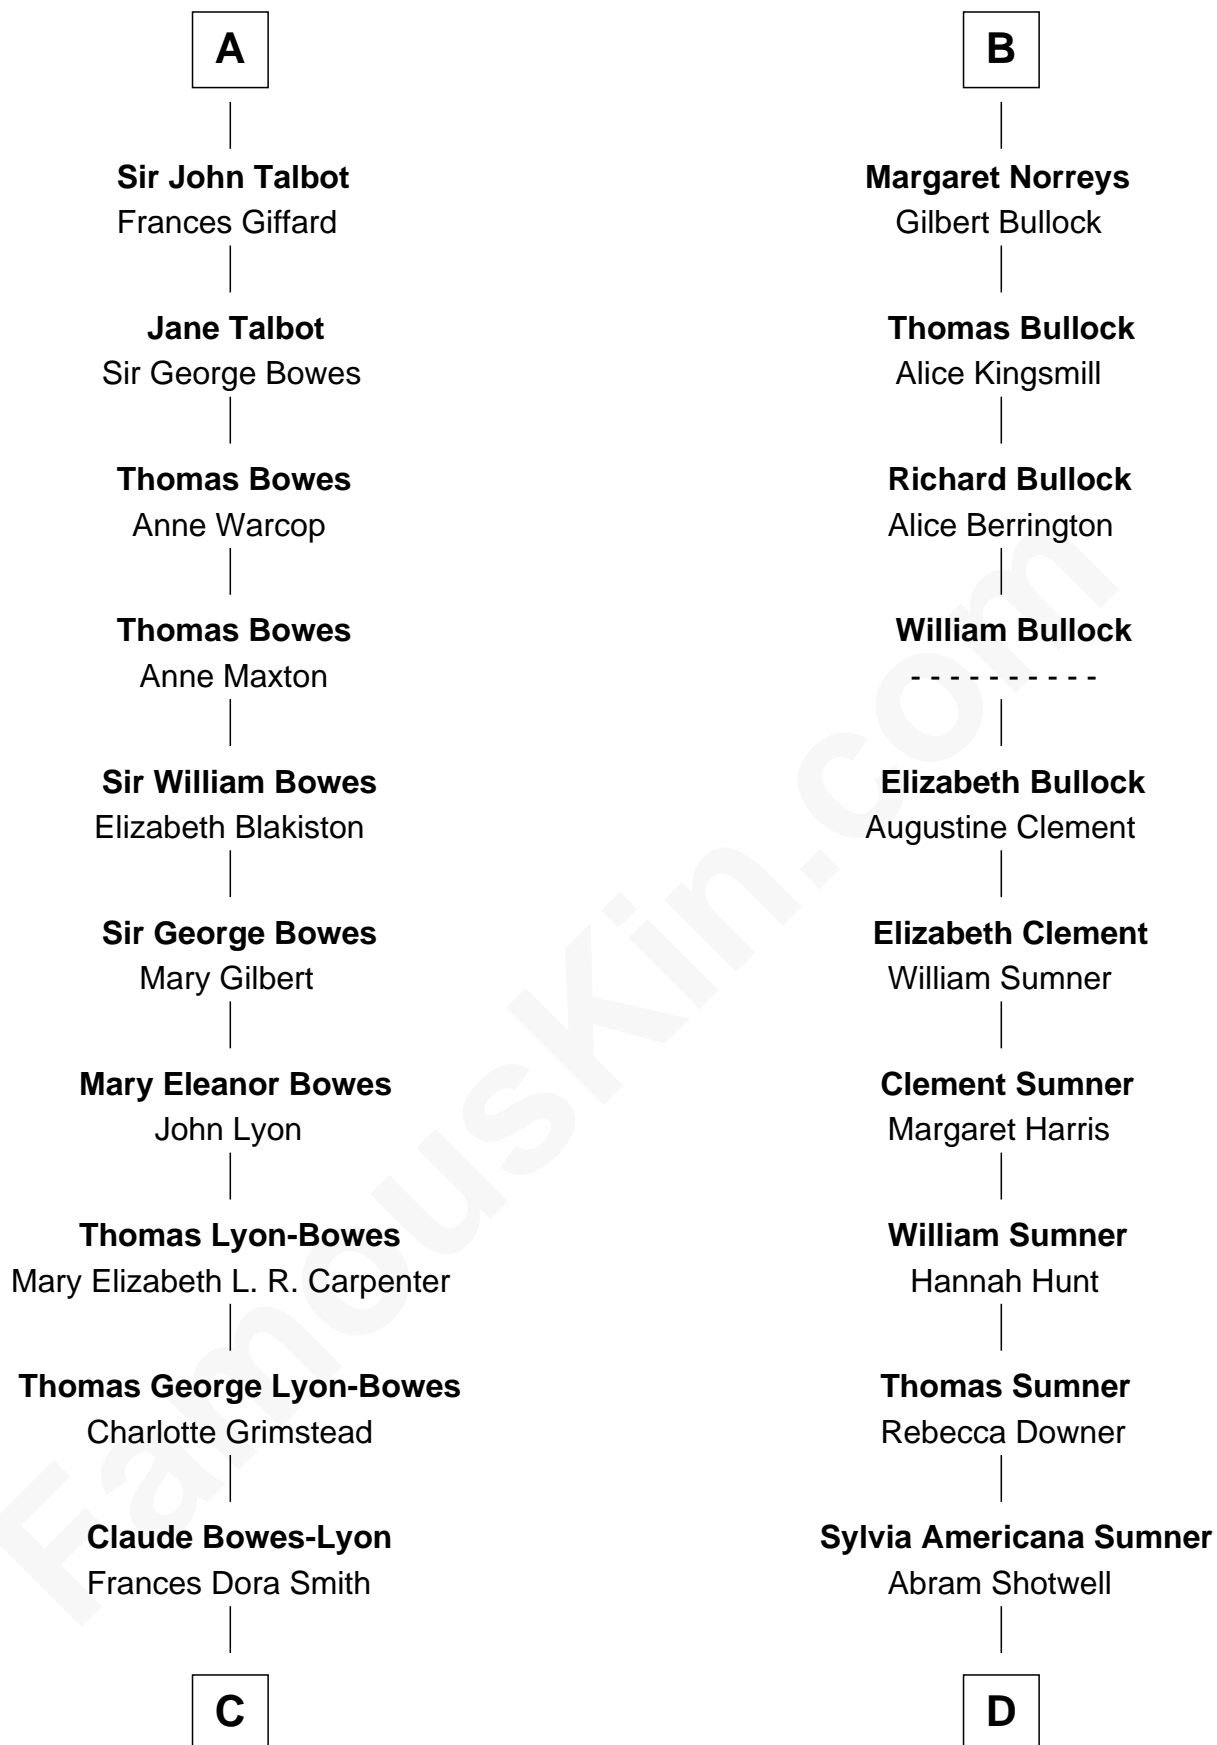

FamousKin.com Relationship Chart of

Prince Harry
Duke of Sussex

20th cousin 1 time removed of

Alan Ladd
Movie Actor

Sir Richard de Burgh
Margaret - - - - -

C

Claude George Bowes-Lyon
Cecilia Nina Cavendish-Bentinck

Elizabeth Bowes-Lyon
George VI, King of the United Kingdom

Elizabeth II, Queen of the United Kingdom
Prince Philip of Edinburgh

Charles III, King of the United Kingdom
Princess Diana Frances Spencer

Prince Harry
Duke of Sussex