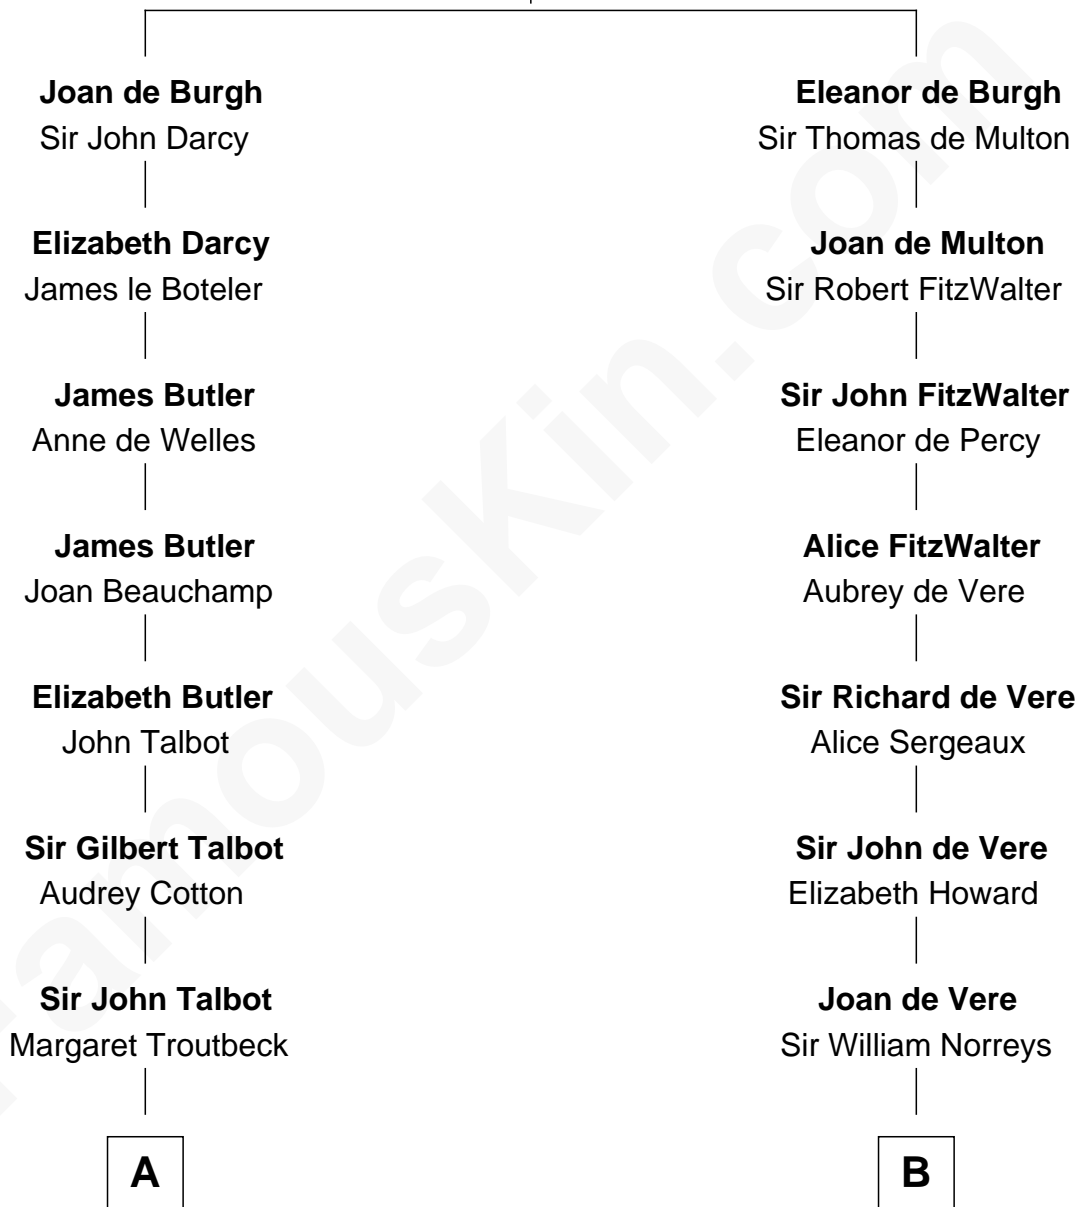

FamousKin.com Relationship Chart of

Prince Harry
Duke of Sussex

20th cousin 1 time removed of

Alan Ladd
Movie Actor

Sir Richard de Burgh
Margaret - - - - -

C

Claude George Bowes-Lyon
Cecilia Nina Cavendish-Bentinck

Elizabeth Bowes-Lyon
George VI, King of the United Kingdom

Elizabeth II, Queen of the United Kingdom
Prince Philip of Edinburgh

Charles III, King of the United Kingdom
Princess Diana Frances Spencer

Prince Harry
Duke of Sussex