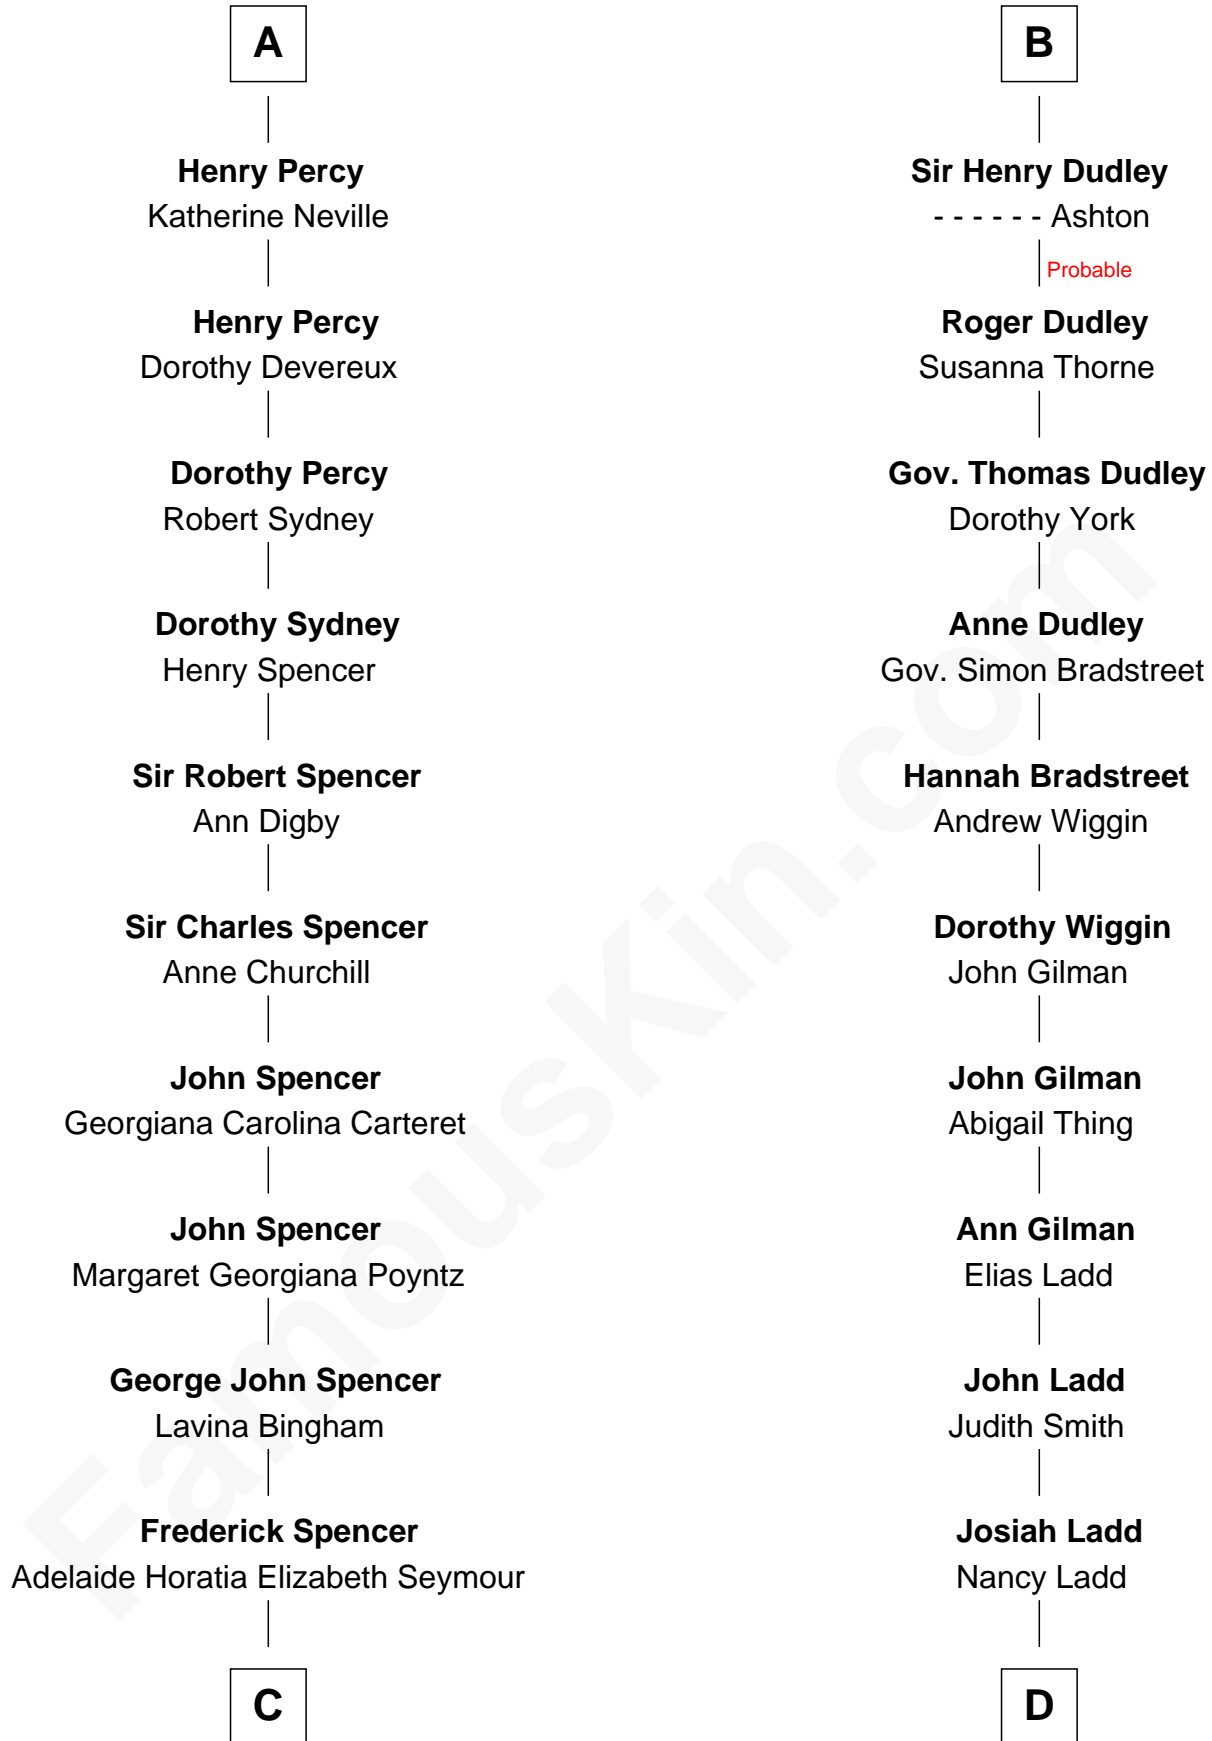

FamousKin.com Relationship Chart of

Prince Harry
Duke of Sussex

20th cousin 1 time removed of

Alan Ladd
Movie Actor

Sir Robert de Holland
Maude la Zouche

C

Charles Robert Spencer

Margaret Baring

Albert Edward John Spencer

Cynthia Elinor Beatrix Hamilton

Edward John Spencer

Frances Ruth Burke Roche

Princess Diana Frances Spencer

Charles III, King of the United Kingdom

Prince Harry

Duke of Sussex