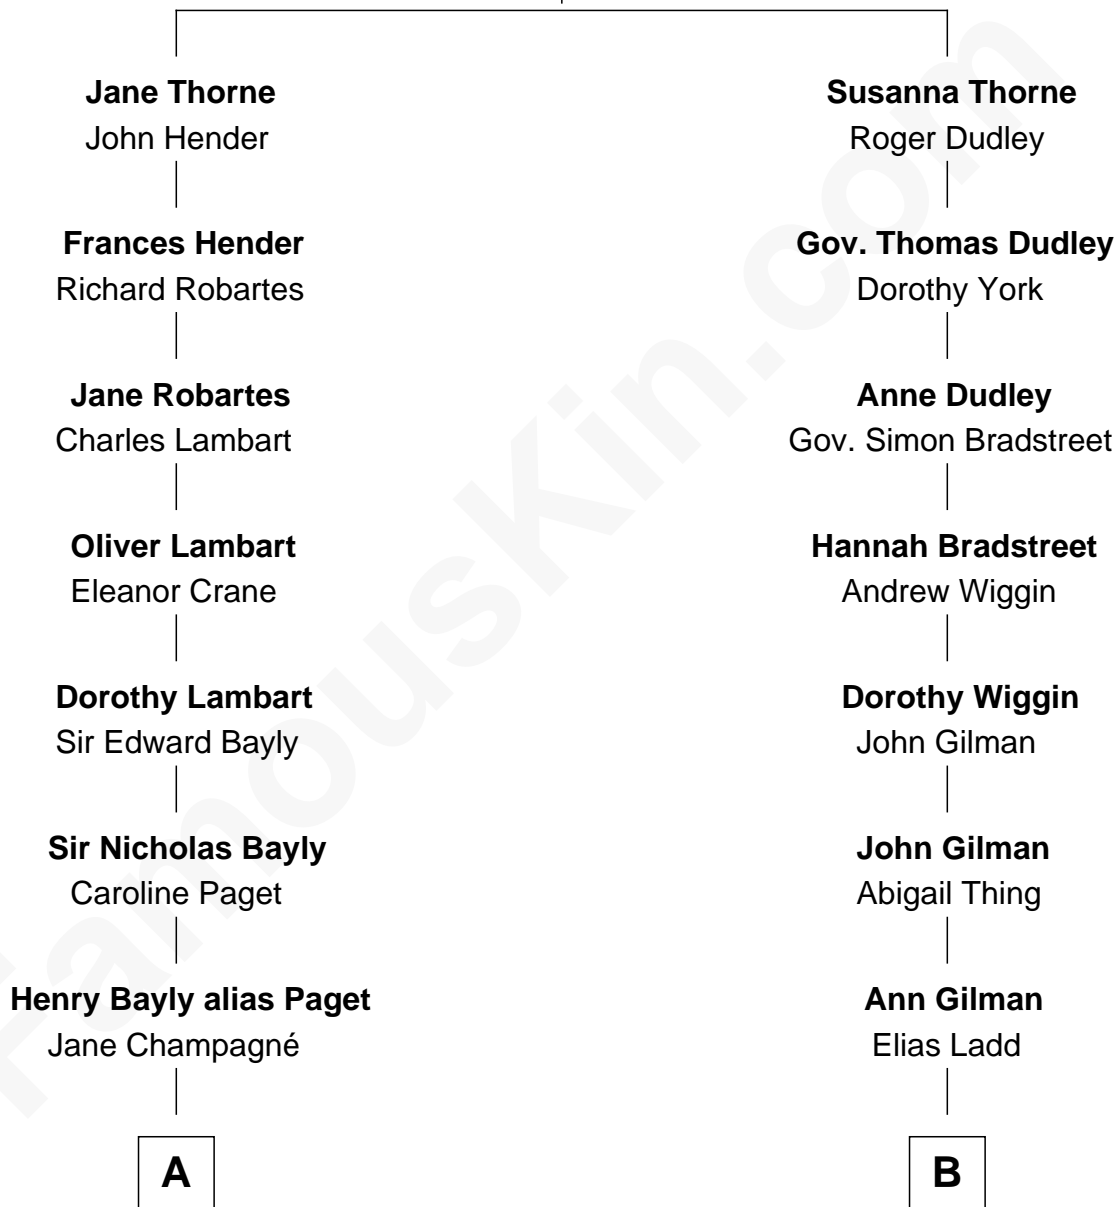

FamousKin.com Relationship Chart of

Prince Harry
Duke of Sussex

12th cousin 2 times removed of

Alan Ladd
Movie Actor

Thomas Thorne
Mary Purefoy

A

Henry William Paget
Lady Caroline Elizabeth Villiers

Lady Caroline Paget
Charles Gordon-Lennox

Cecilia Catherine Gordon-Lennox
Charles George Bingham

Rosalind Cecilia Caroline Bingham
James Albert Edward Hamilton

Cynthia Elinor Beatrix Hamilton
Albert Edward John Spencer

Edward John Spencer
Frances Ruth Burke Roche

Princess Diana Frances Spencer
Charles III, King of the United Kingdom

Prince Harry
Duke of Sussex

B

John Ladd
Judith Smith

Josiah Ladd
Nancy Ladd

Alvaro Ladd
Nancy Shotwell

Oscar F. Ladd
Julia Henrietta Meigs