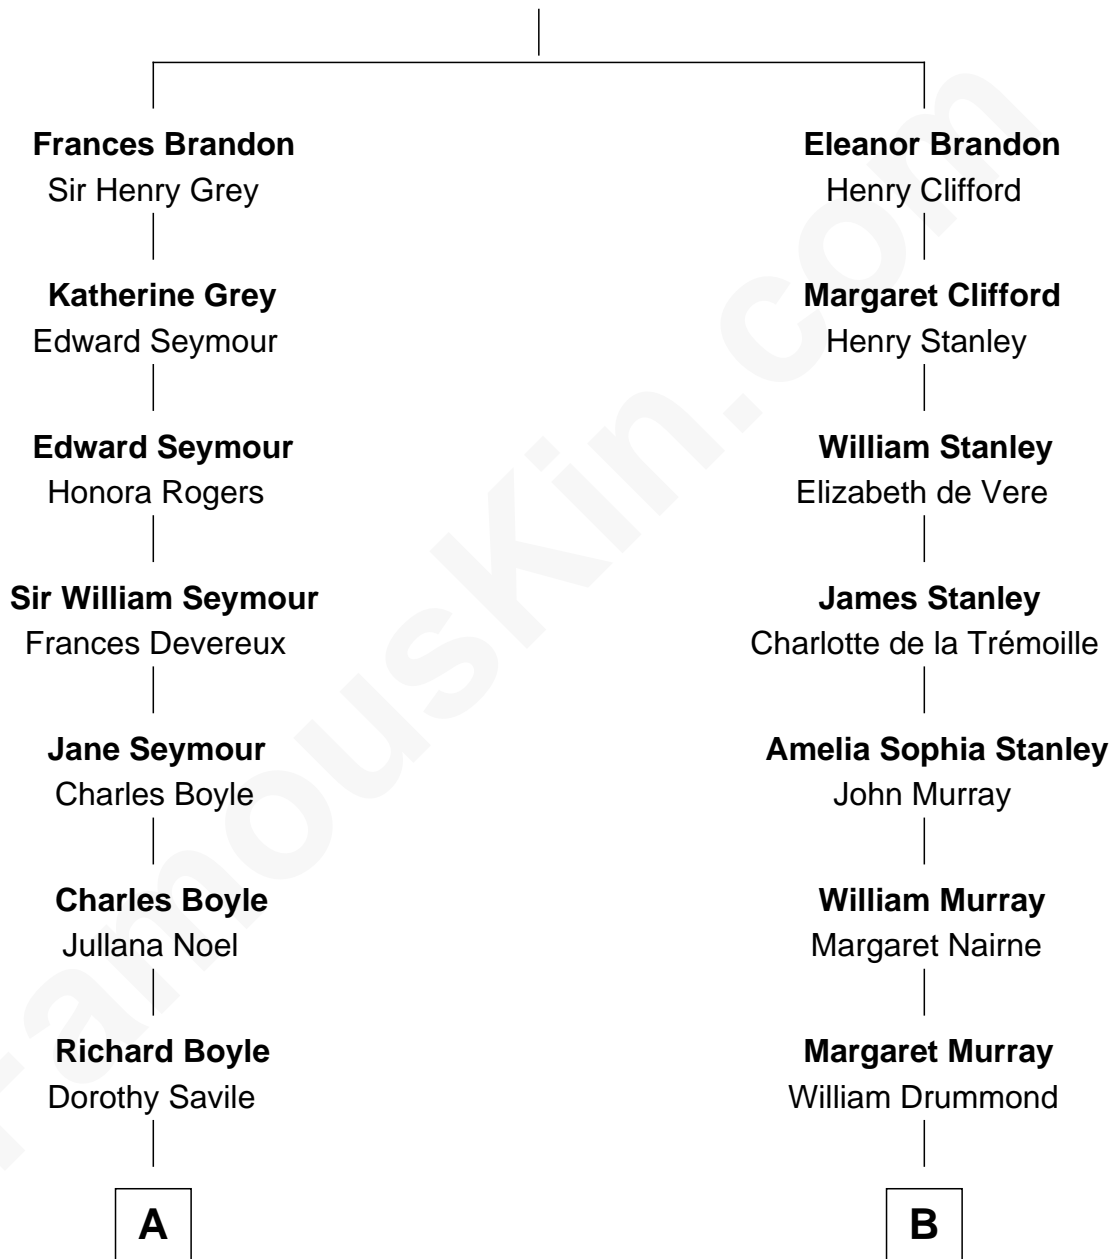

# FamousKin.com Relationship Chart of

**Prince Harry**

*Duke of Sussex*

14th cousin 1 time removed of

**Hugh Grant**

*Movie Actor*

**Sir Charles Brandon**

Mary Tudor

**A**

**Charlotte Elizabeth Boyle**

Sir William Cavendish

**Dorothy Cavendish**

William Henry Bentinck

**Charles Augustus Cavendish-Bentinck**

Anne Wellesley

**Rev. Charles William Cavendish-Bentinck**

Caroline Louisa Burnaby

**Cecilia Nina Cavendish-Bentinck**

Claude George Bowes-Lyon

**Elizabeth Bowes-Lyon**

George VI, King of the United Kingdom

**Elizabeth II, Queen of the United Kingdom**

Prince Philip of Edinburgh