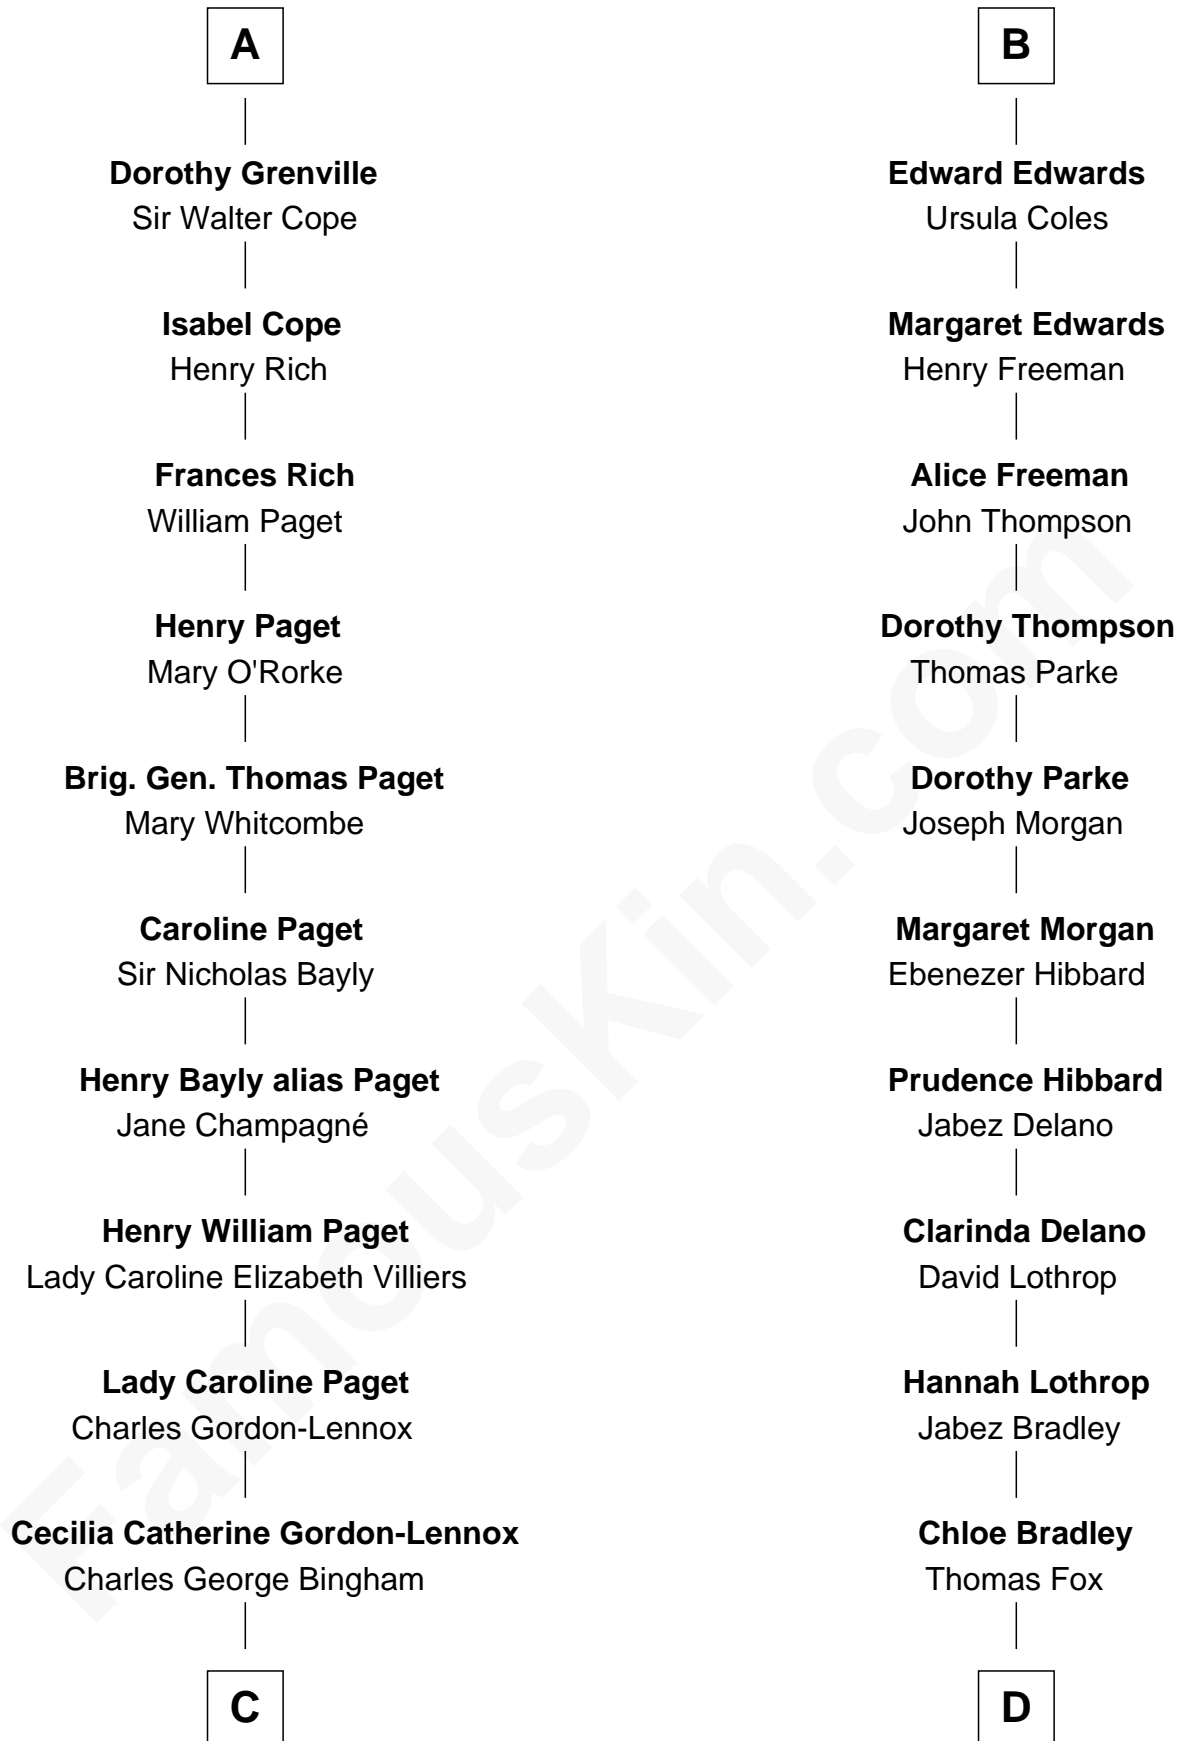

# FamousKin.com Relationship Chart of

**Prince Harry**  
*Duke of Sussex*

21st cousin of

**John Ritter**  
*TV and Movie Actor*

**Sir John Giffard**  
Lucy de Morteyn

**Sir Thomas Giffard**  
Elizabeth de Missenden

**Roger Giffard**  
Isabel Stretle

**Thomas Giffard**  
Eleanor Vaux

**John Giffard**  
Agnes Winslow

**Roger Giffard**  
Mary Nanseglos

**John Giffard**  
Dorothy Dannett

**Mary Giffard**  
Richard Grenville

**A**

**Sir Thomas Giffard**  
Elizabeth de Missenden

**Roger Giffard**  
Isabel Stretle

**Thomas Giffard**  
Eleanor Vaux

**John Giffard**  
Agnes Winslow

**Thomas Giffard**  
Joan Langston

**Amy Giffard**  
Richard Samwell

**Susanna Samwell**  
Peter Edwards

**B**

**C**

**Rosalind Cecilia Caroline Bingham**

James Albert Edward Hamilton

**Cynthia Elinor Beatrix Hamilton**

Albert Edward John Spencer

**Edward John Spencer**