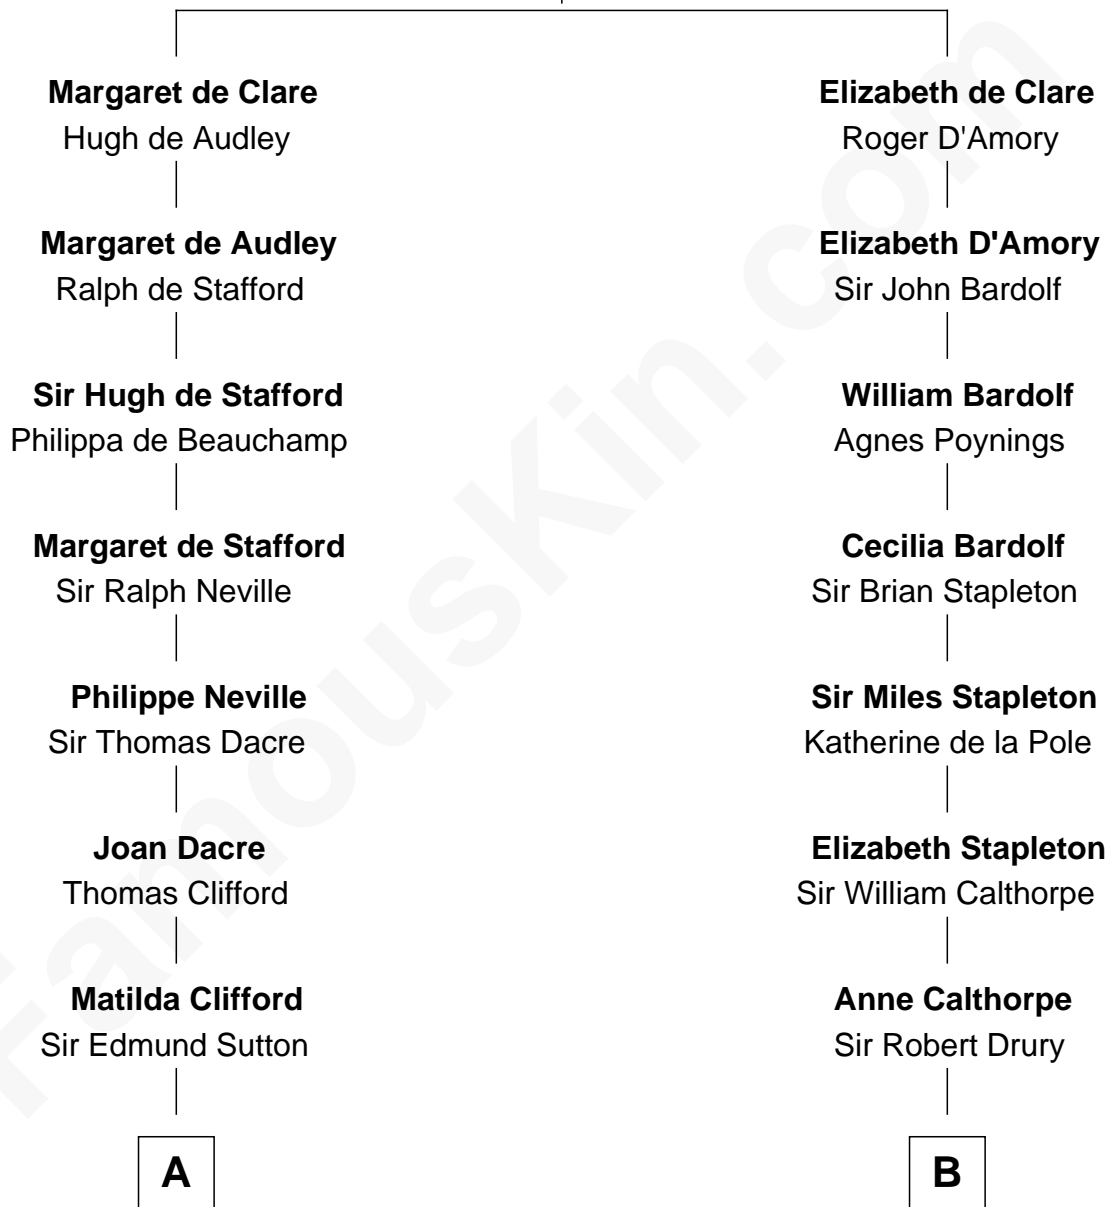

FamousKin.com Relationship Chart of

Prince Harry
Duke of Sussex

21st cousin of

John Ritter
TV and Movie Actor

Sir Gilbert de Clare
Joan of Acre

C

Charles Robert Spencer

Margaret Baring

Albert Edward John Spencer

Cynthia Elinor Beatrix Hamilton

Edward John Spencer

Frances Ruth Burke Roche

Princess Diana Frances Spencer

Charles III, King of the United Kingdom

Prince Harry

Duke of Sussex

D

Pliny Lothrop Fox

Laura Utley Riddle

William P. L. Fox

Harriett Lucina Tilton

Harriett Fay Fox

Dr. Harry Thomas Southworth

Dorothy Fay Southworth