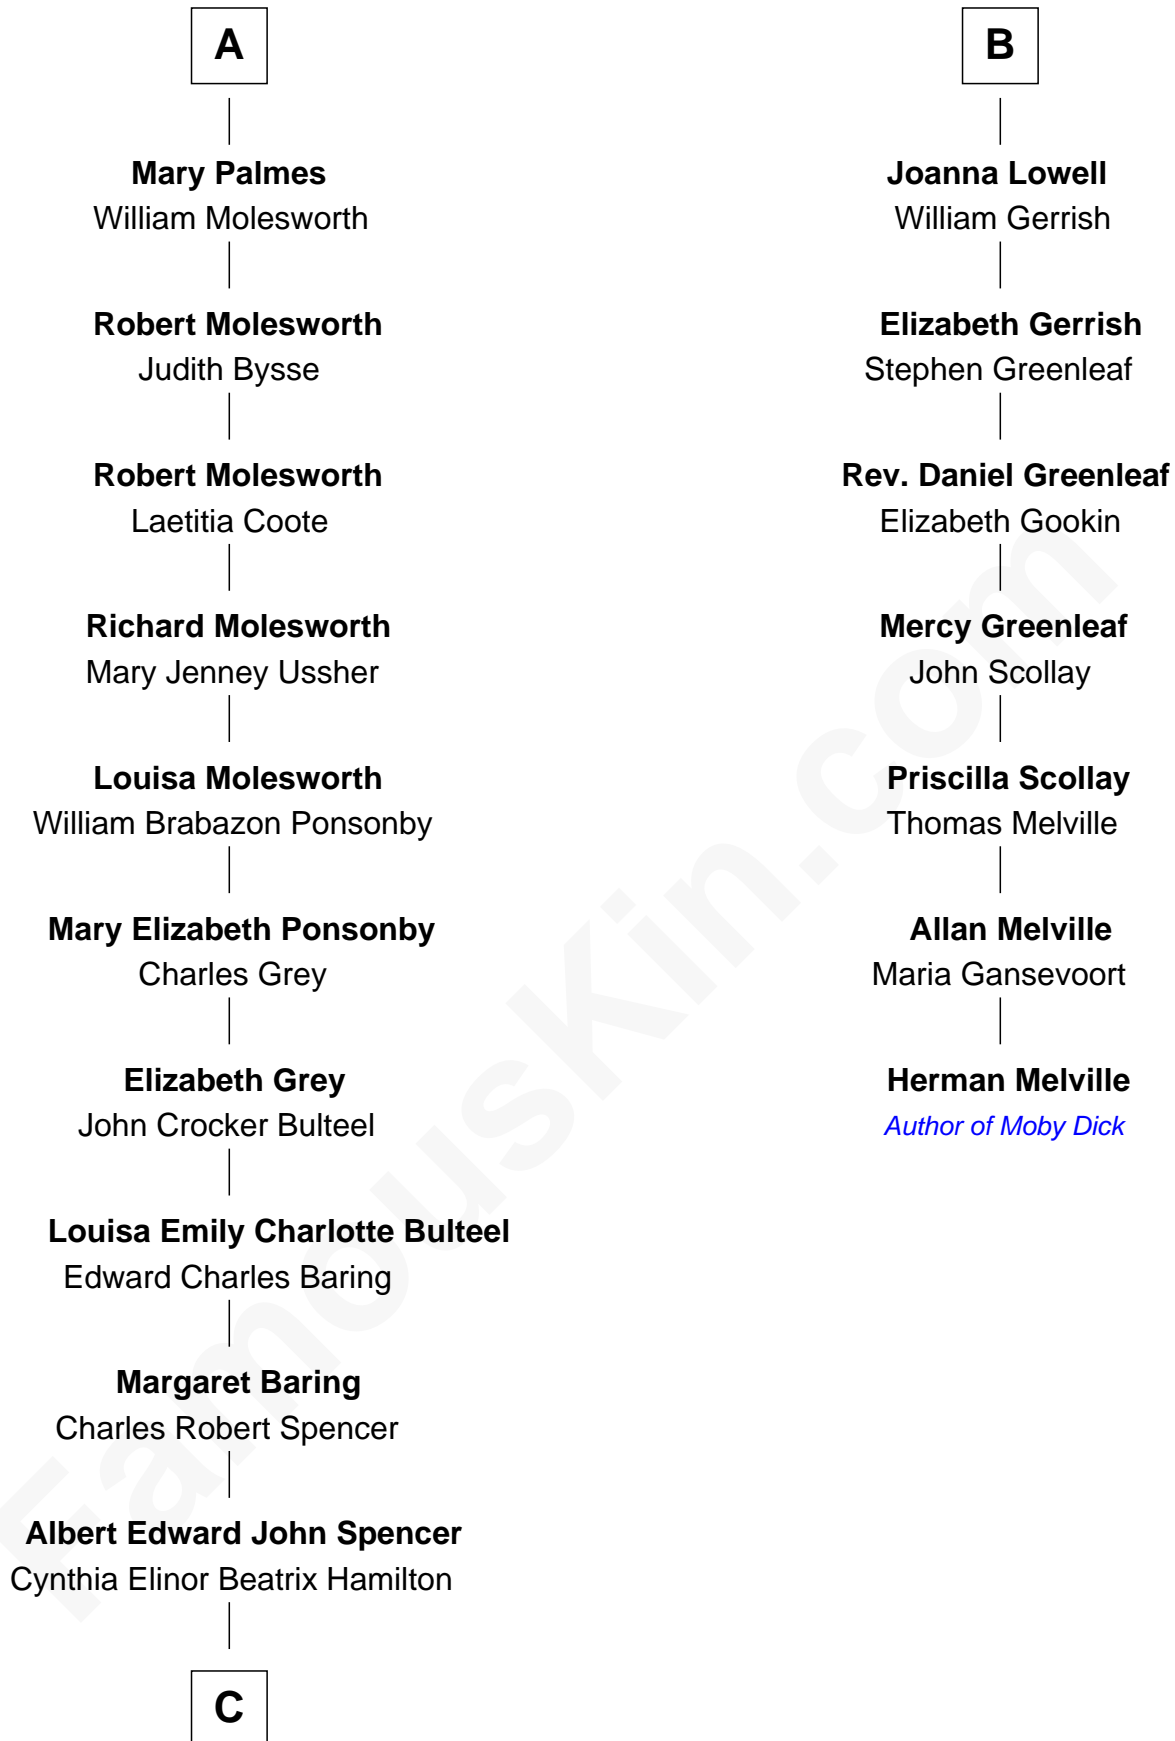

# FamousKin.com Relationship Chart of

**Prince Harry**  
*Duke of Sussex*

13th cousin 6 times removed of

**Herman Melville**  
*Author of Moby Dick*

**Sir Hugh Luttrell**  
Catherine de Beaumont

**C**

—  
**Edward John Spencer**  
Frances Ruth Burke Roche

—  
**Princess Diana Frances Spencer**  
Charles III, King of the United Kingdom

—  
**Prince Harry**  
*Duke of Sussex*

FamousKin.com