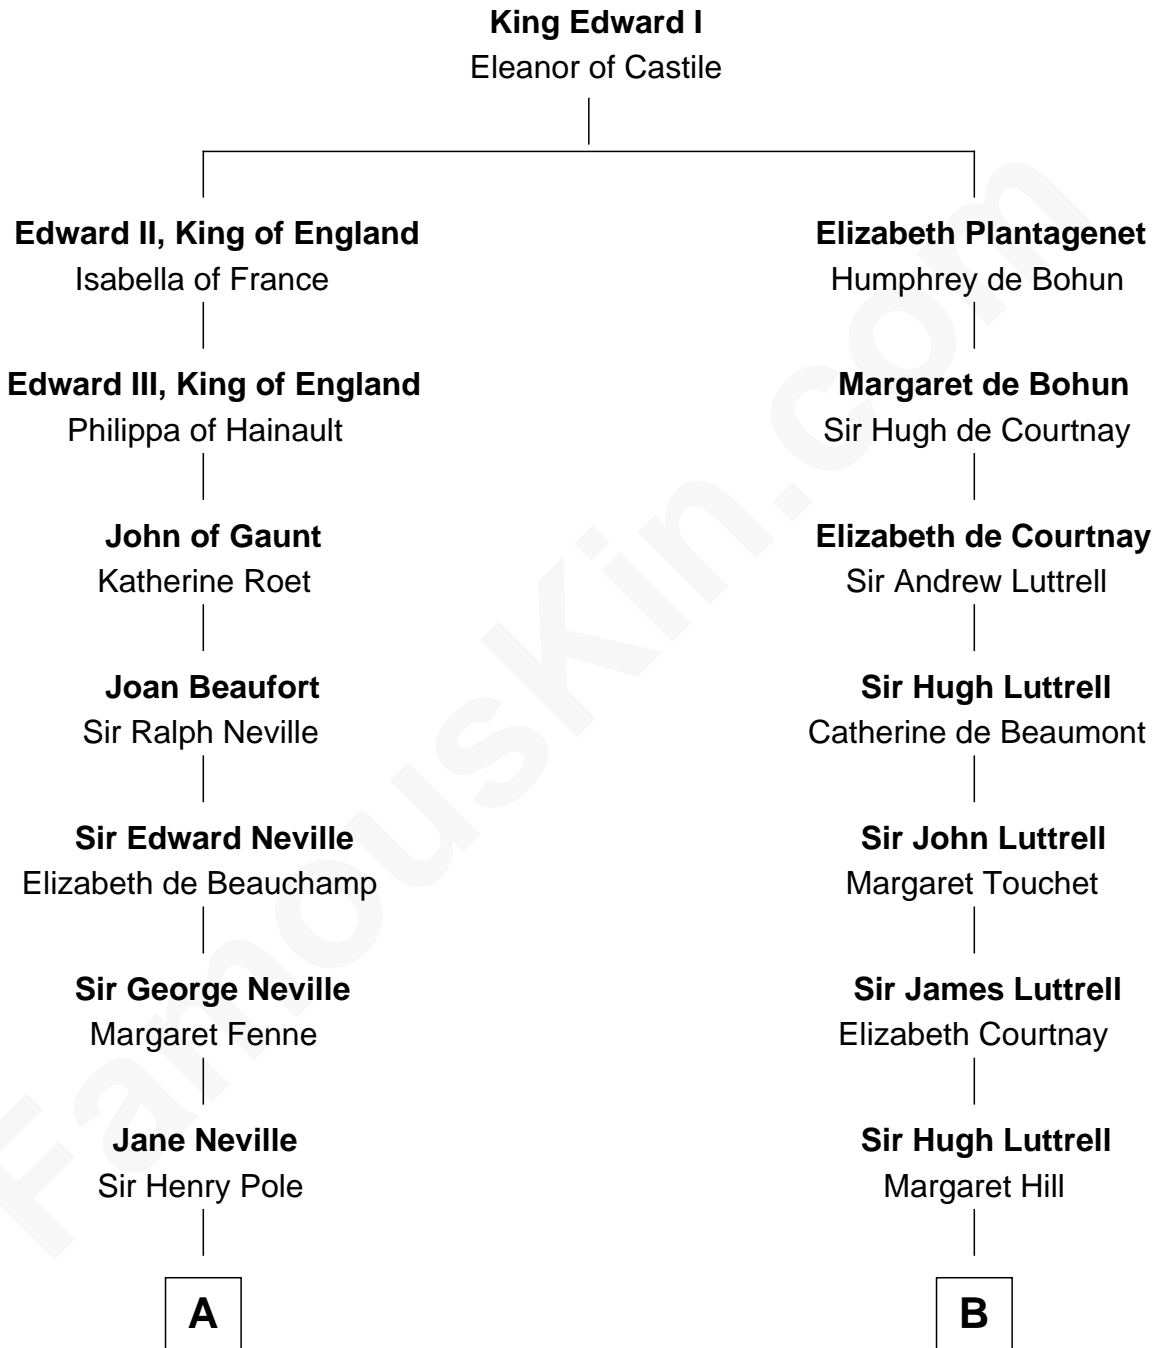

FamousKin.com Relationship Chart of

Prince Harry
Duke of Sussex

17th cousin 4 times removed of

Herman Melville
Author of Moby Dick

C

—
Charles Robert Spencer

Margaret Baring

—
Albert Edward John Spencer

Cynthia Elinor Beatrix Hamilton

—
Edward John Spencer

Frances Ruth Burke Roche

—
Princess Diana Frances Spencer

Charles III, King of the United Kingdom

—
Prince Harry

Duke of Sussex

FamousKin.com