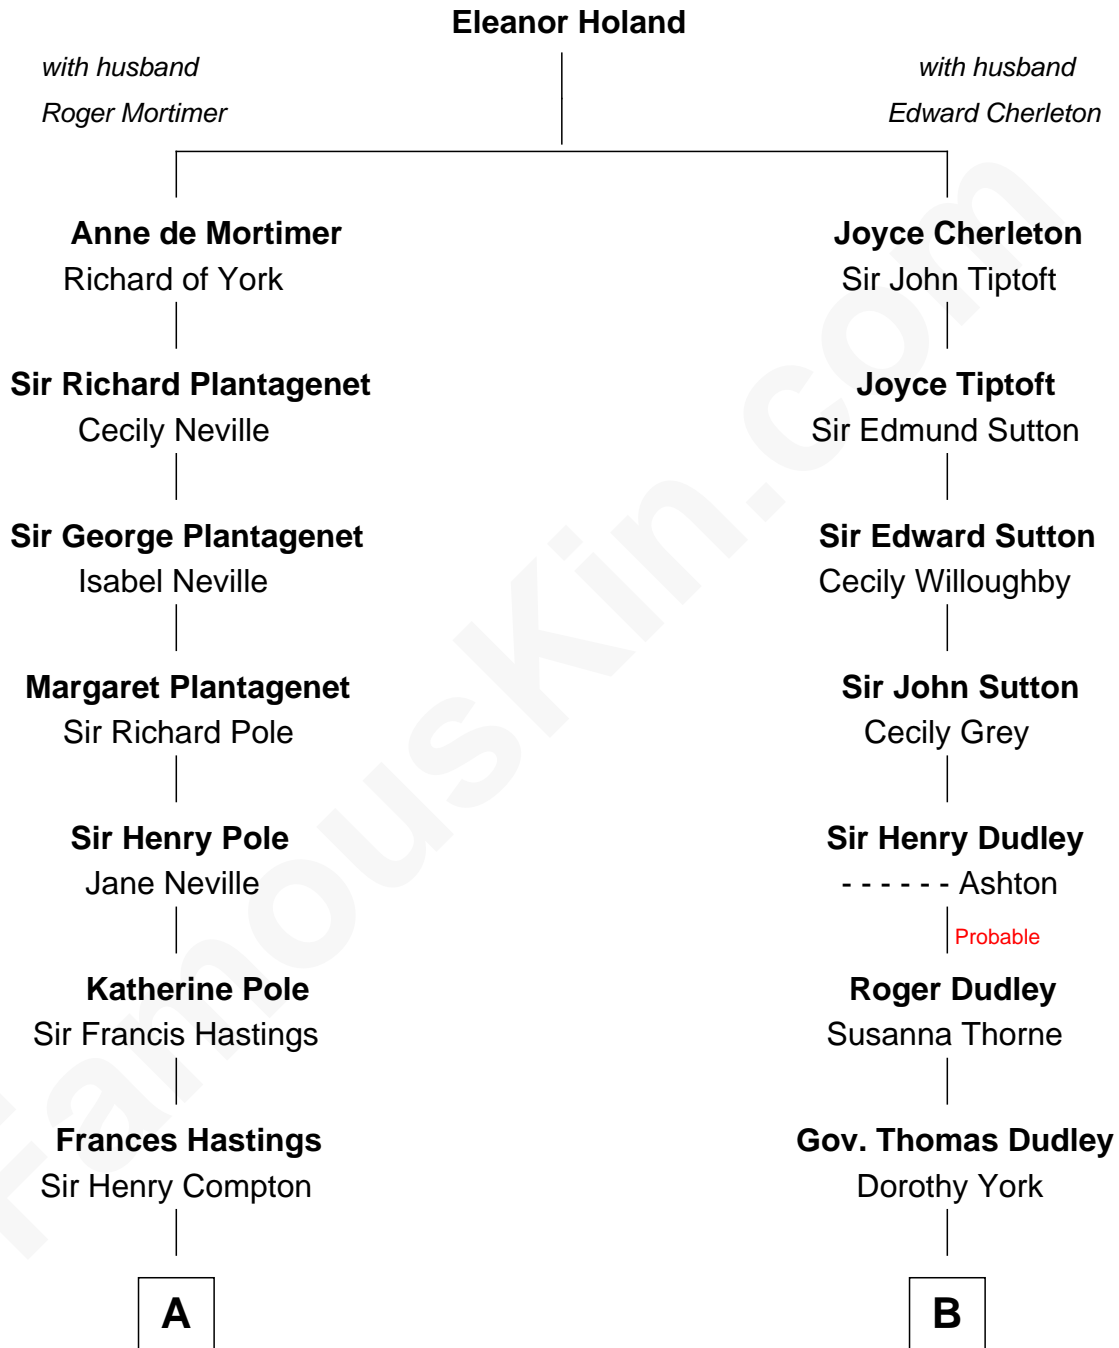

FamousKin.com Relationship Chart of

Prince Harry

Duke of Sussex

16th cousin 3 times removed of

Dick Clark

Radio and TV Host

C

Edward John Spencer
Frances Ruth Burke Roche

Princess Diana Frances Spencer
Charles III, King of the United Kingdom

Prince Harry
Duke of Sussex

FamousKin.com