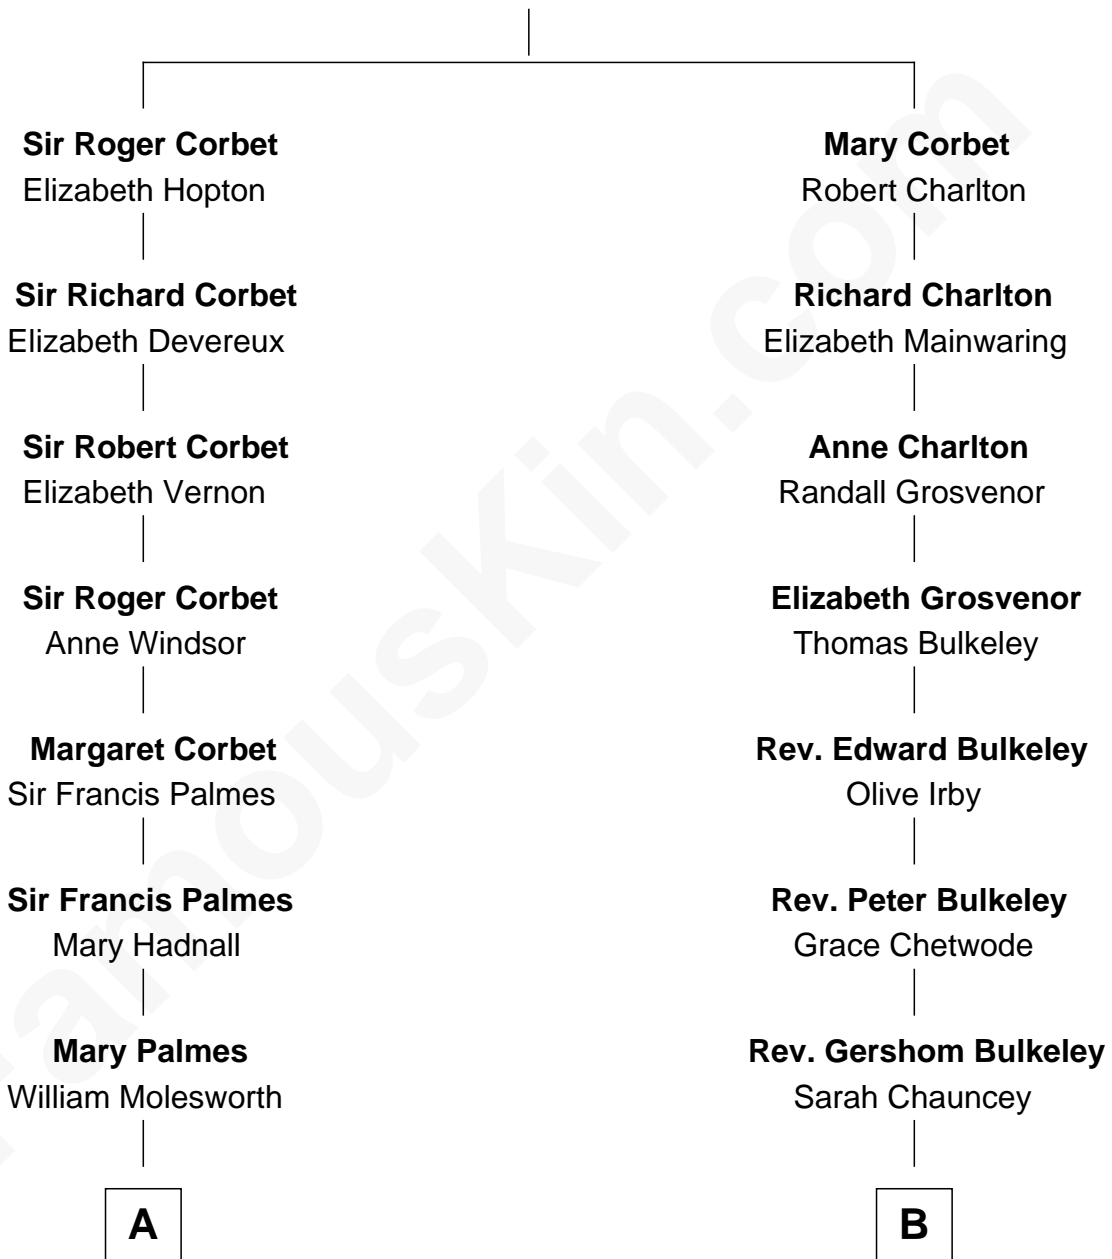

FamousKin.com Relationship Chart of

Prince Harry
Duke of Sussex

15th cousin 3 times removed of

Dick Clark
Radio and TV Host

Sir Robert Corbet
Margaret - - - - -

C

Princess Diana Frances Spencer
Charles III, King of the United Kingdom

Prince Harry
Duke of Sussex

FamousKin.com