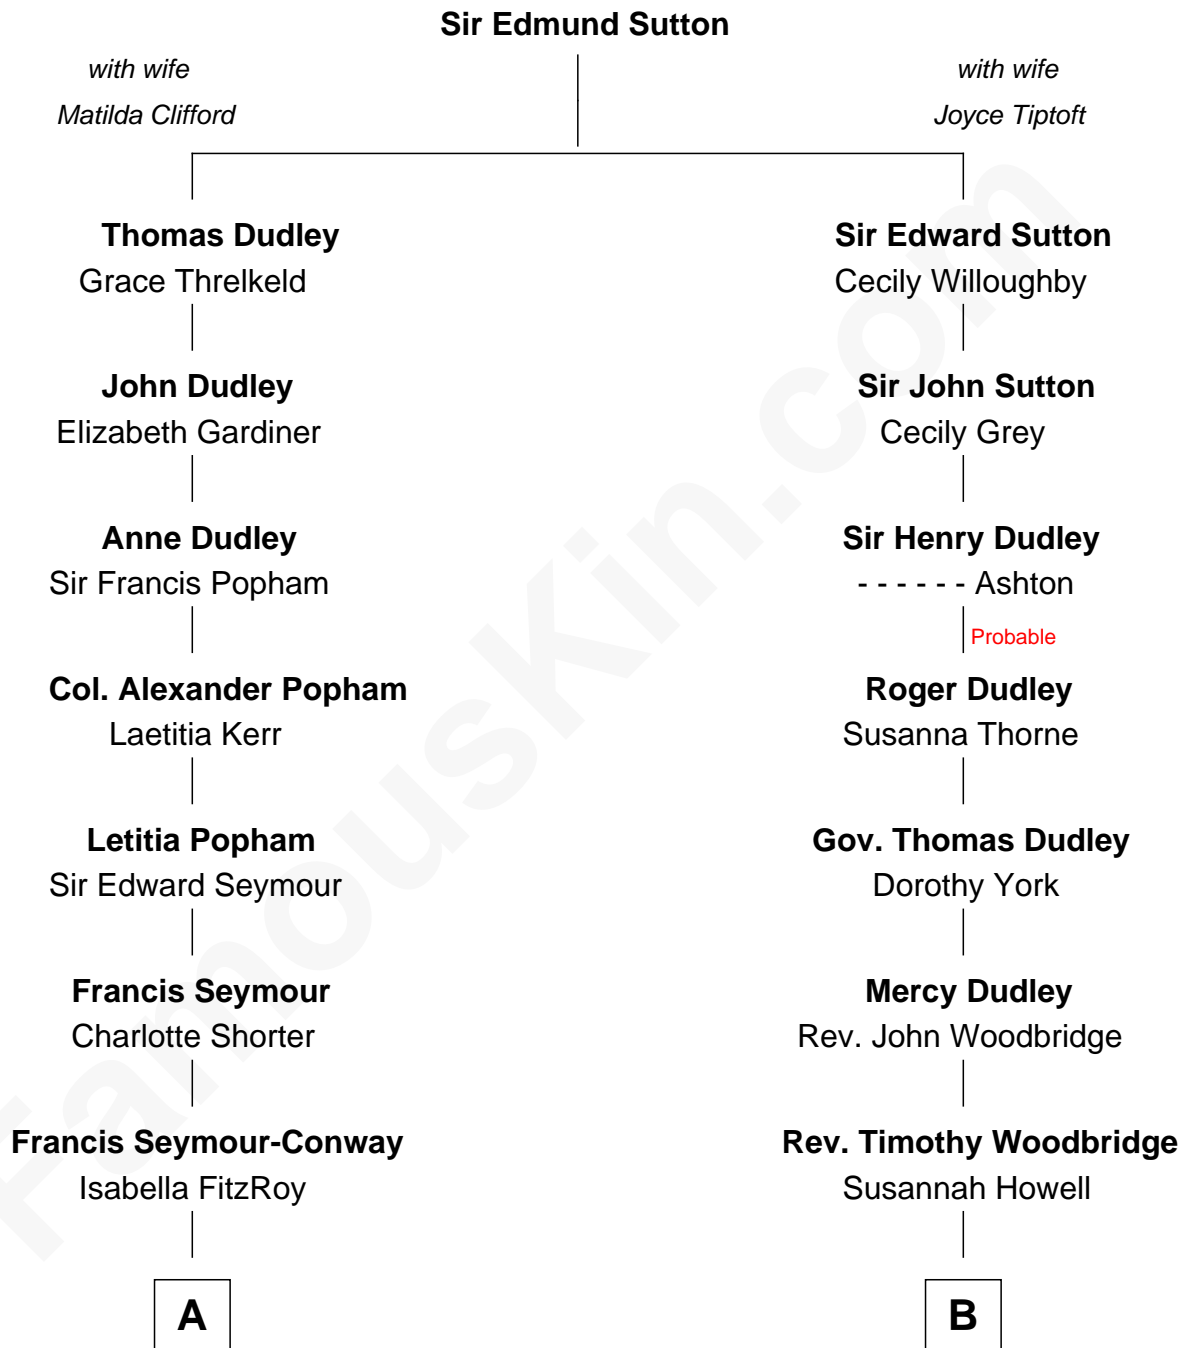

FamousKin.com Relationship Chart of

Prince Harry
Duke of Sussex

14th cousin of

Dick Clark
Radio and TV Host

A

Hugh Seymour-Conway
Anne Horatia Waldegrave

Sir Horace Beauchamp Seymour
Elizabeth Malet Palk

Adelaide Horatia Elizabeth Seymour
Frederick Spencer

Charles Robert Spencer
Margaret Baring

Albert Edward John Spencer
Cynthia Elinor Beatrix Hamilton

Edward John Spencer
Frances Ruth Burke Roche

Princess Diana Frances Spencer
Charles III, King of the United Kingdom