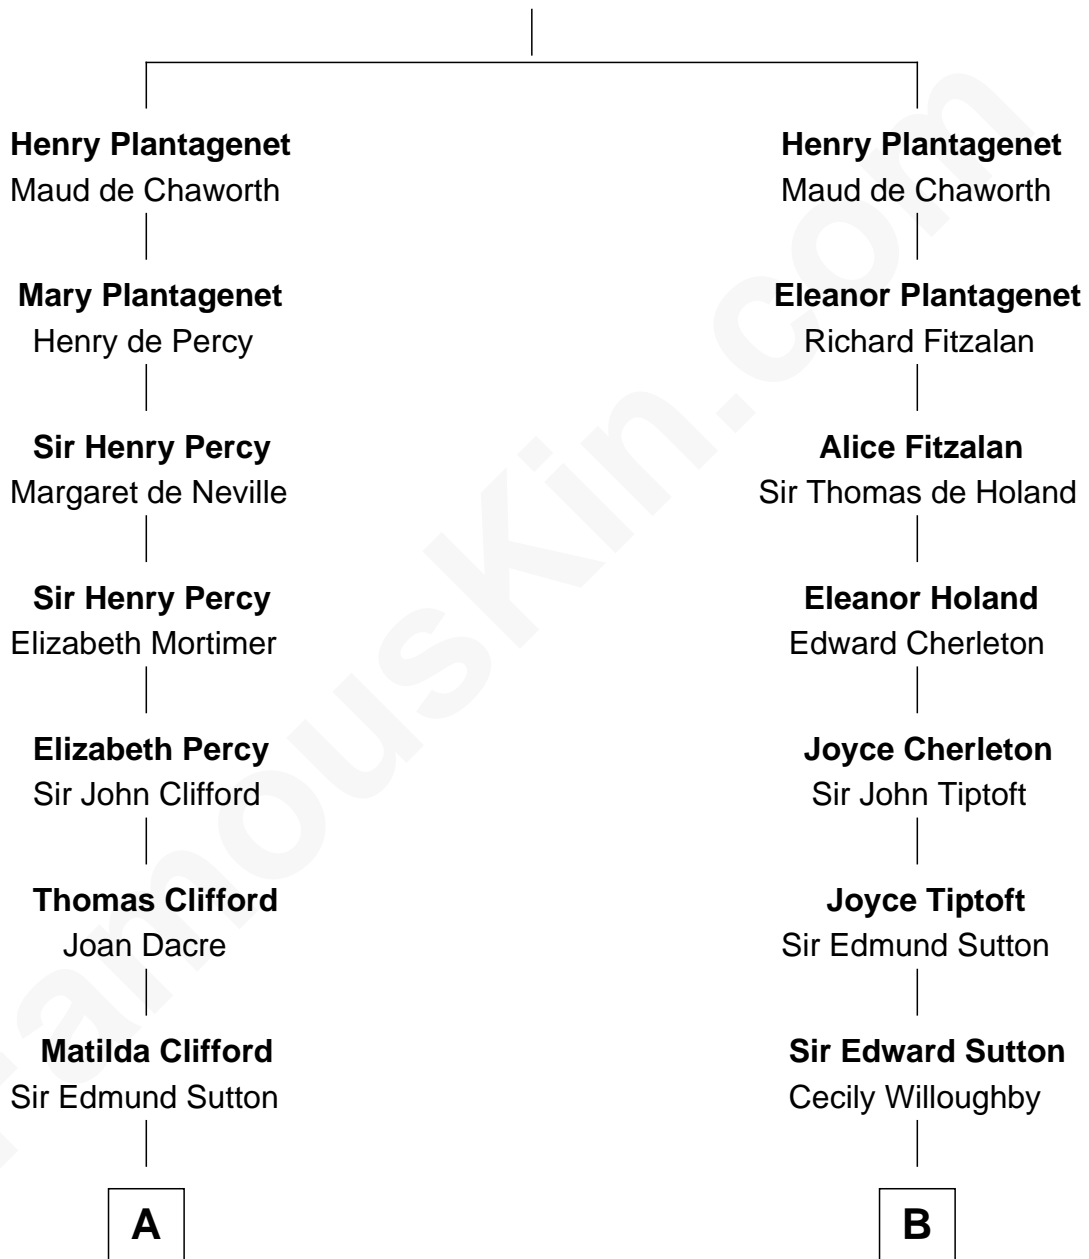

FamousKin.com Relationship Chart of

Prince Harry
Duke of Sussex

20th cousin 1 time removed of

Dick Clark
Radio and TV Host

Edmund Plantagenet
Blanche of Artois

C

Charles Robert Spencer

Margaret Baring

Albert Edward John Spencer

Cynthia Elinor Beatrix Hamilton

Edward John Spencer

Frances Ruth Burke Roche

Princess Diana Frances Spencer

Charles III, King of the United Kingdom

Prince Harry

Duke of Sussex

D

George Barnard

Jane Sophia Fuller

Charles Fuller Barnard

Anna May Aldridge

Julia Fuller Barnard

Richard Augustus Clark

Dick Clark