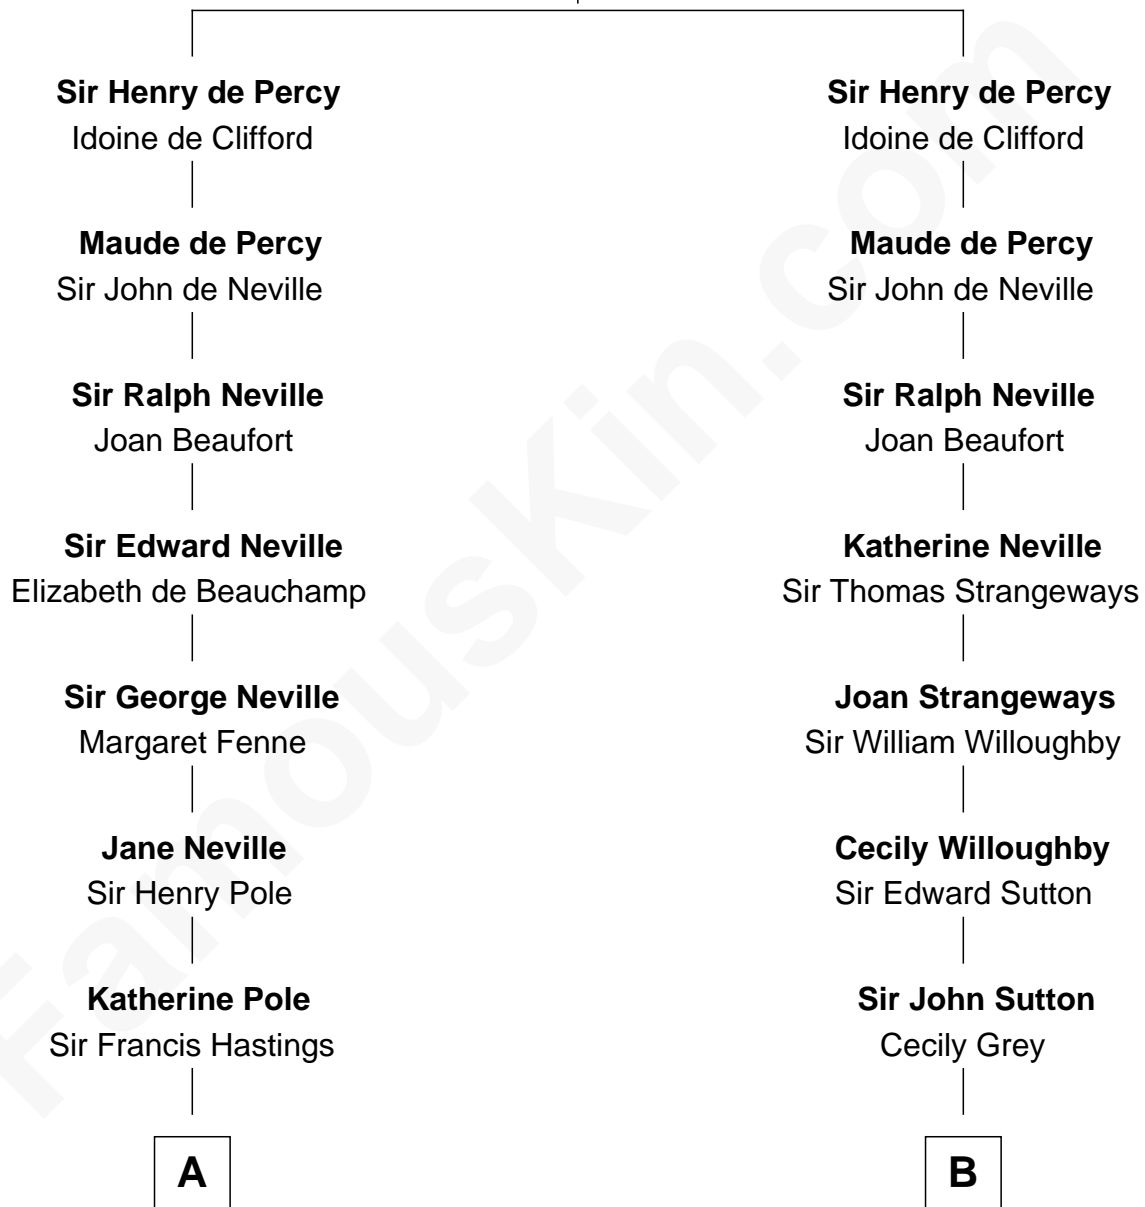

FamousKin.com Relationship Chart of

Prince Harry
Duke of Sussex

19th cousin 1 time removed of

Dick Clark
Radio and TV Host

Sir Henry de Percy
Eleanor de Arundel

C

Albert Edward John Spencer

Cynthia Elinor Beatrix Hamilton

Edward John Spencer

Frances Ruth Burke Roche

Princess Diana Frances Spencer

Charles III, King of the United Kingdom

Prince Harry

Duke of Sussex

D

Charles Fuller Barnard