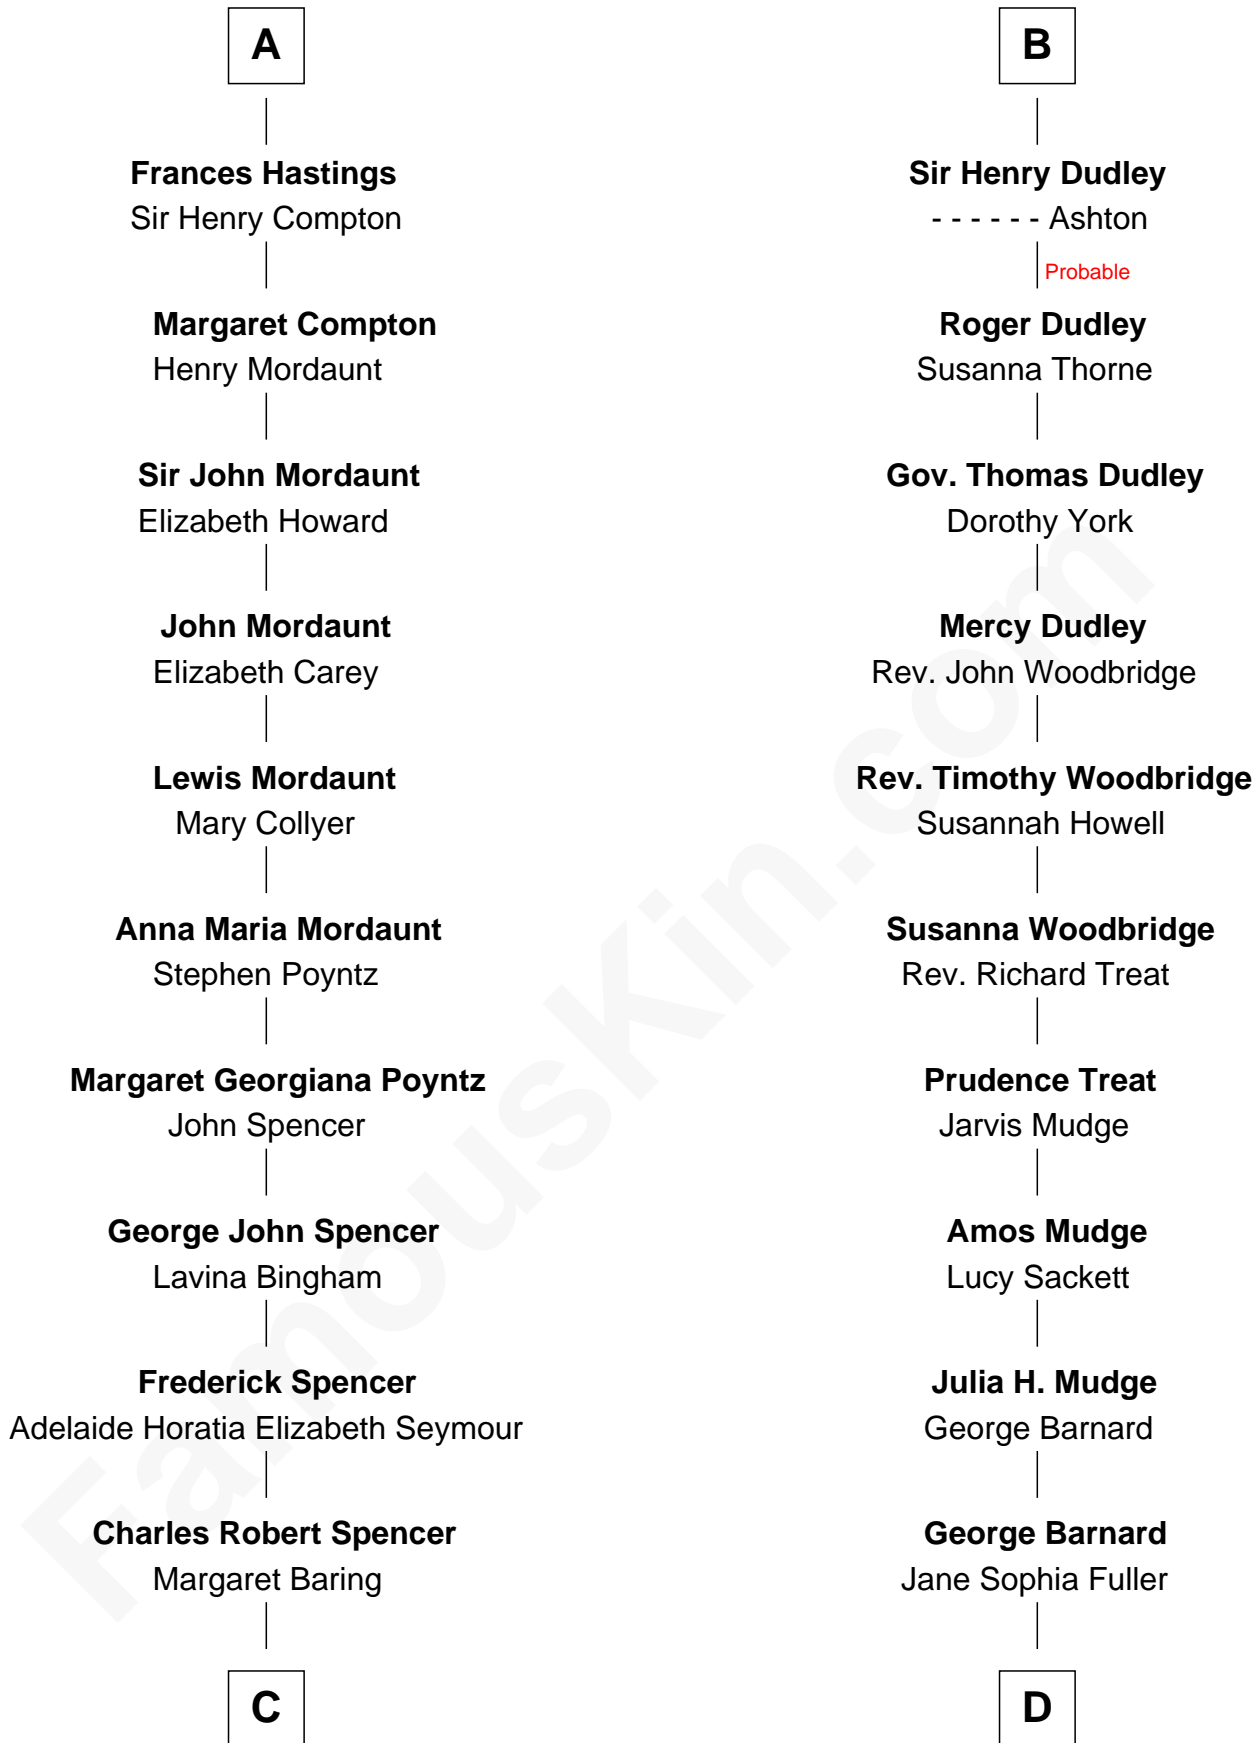

FamousKin.com Relationship Chart of

Prince Harry
Duke of Sussex

19th cousin 1 time removed of

Dick Clark
Radio and TV Host

Sir Henry de Percy
Eleanor de Arundel

C

Albert Edward John Spencer

Cynthia Elinor Beatrix Hamilton

Edward John Spencer

Frances Ruth Burke Roche

Princess Diana Frances Spencer

Charles III, King of the United Kingdom

Prince Harry

Duke of Sussex

D

Charles Fuller Barnard