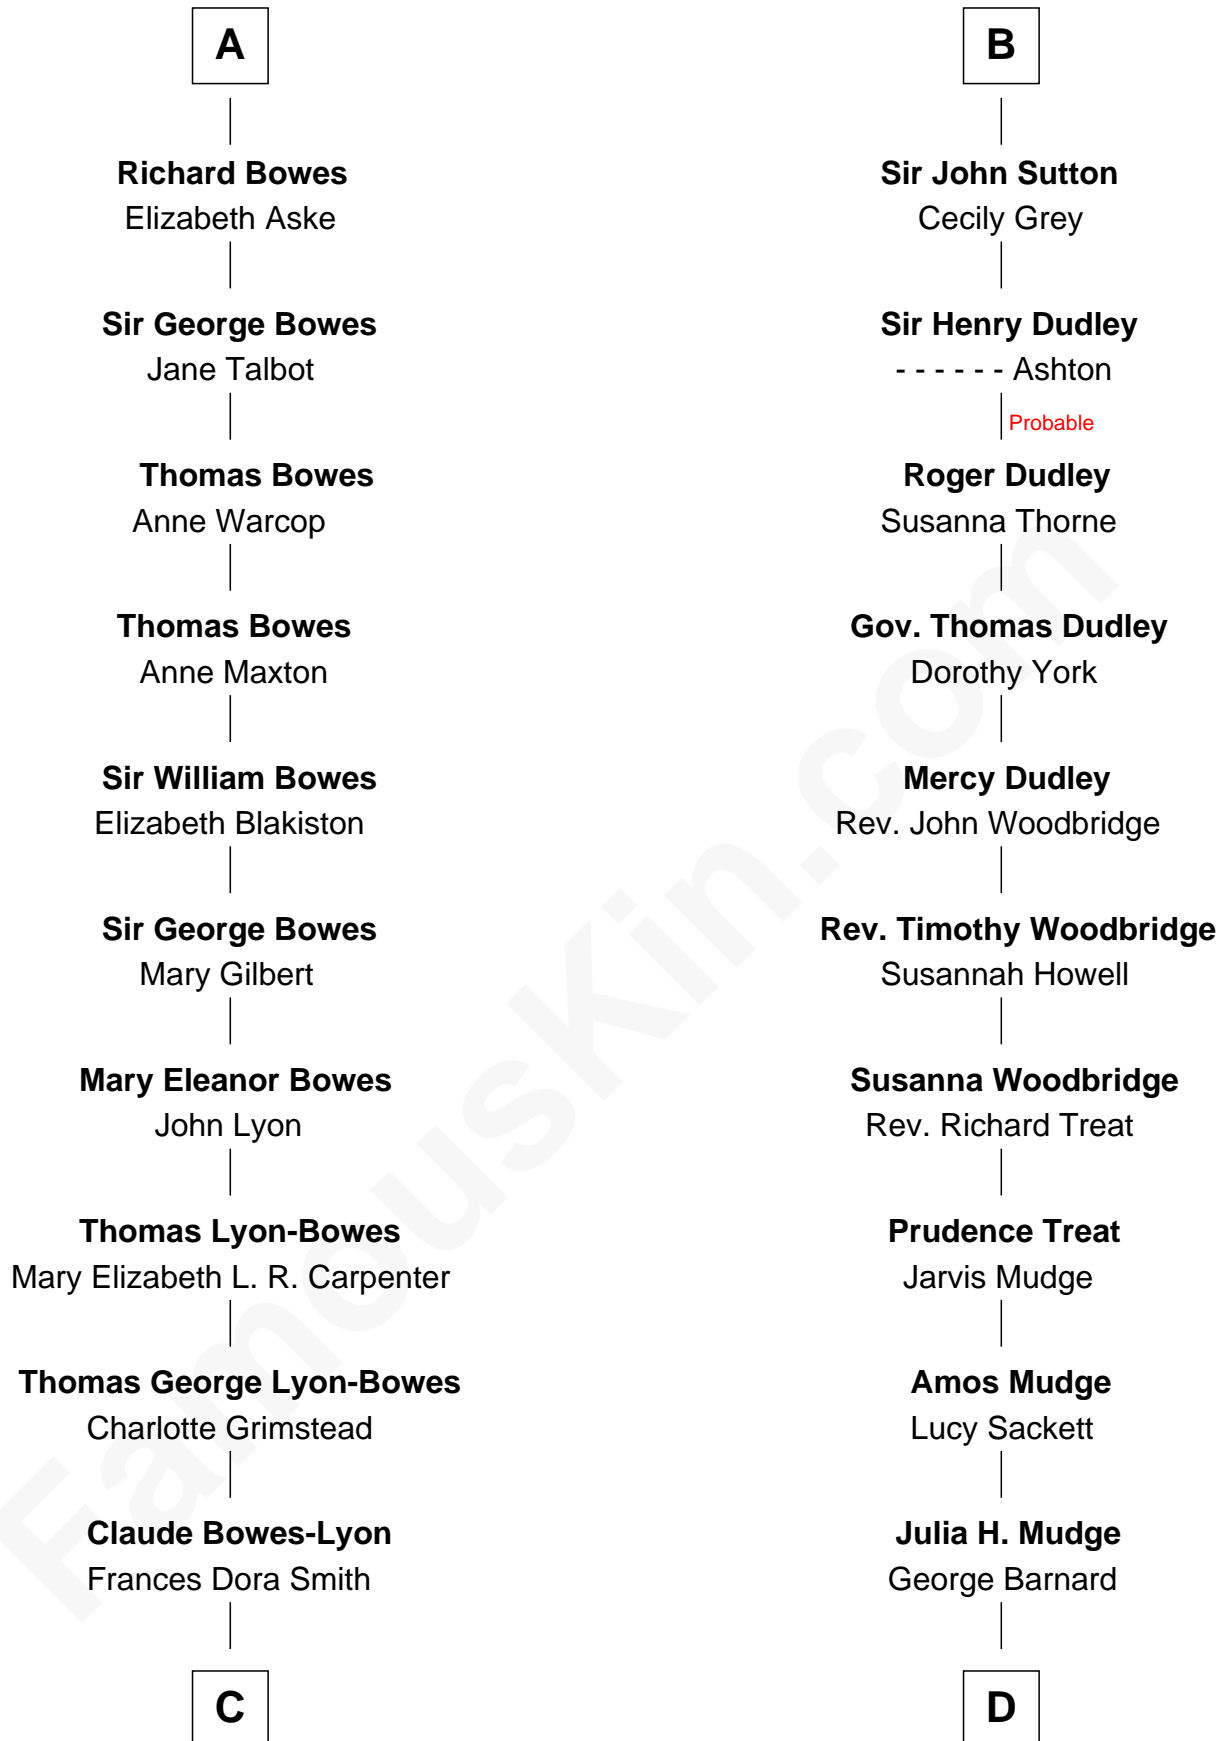

FamousKin.com Relationship Chart of

Prince Harry

Duke of Sussex

20th cousin 1 time removed of

Dick Clark

Radio and TV Host

Sir Edmund Mortimer

Margaret de Fiennes

C

Claude George Bowes-Lyon
Cecilia Nina Cavendish-Bentinck

Elizabeth Bowes-Lyon
George VI, King of the United Kingdom

Elizabeth II, Queen of the United Kingdom
Prince Philip of Edinburgh

Charles III, King of the United Kingdom
Princess Diana Frances Spencer

Prince Harry
Duke of Sussex

D

George Barnard
Jane Sophia Fuller

Charles Fuller Barnard
Anna May Aldridge

Julia Fuller Barnard
Richard Augustus Clark

Dick Clark
Radio and TV Host