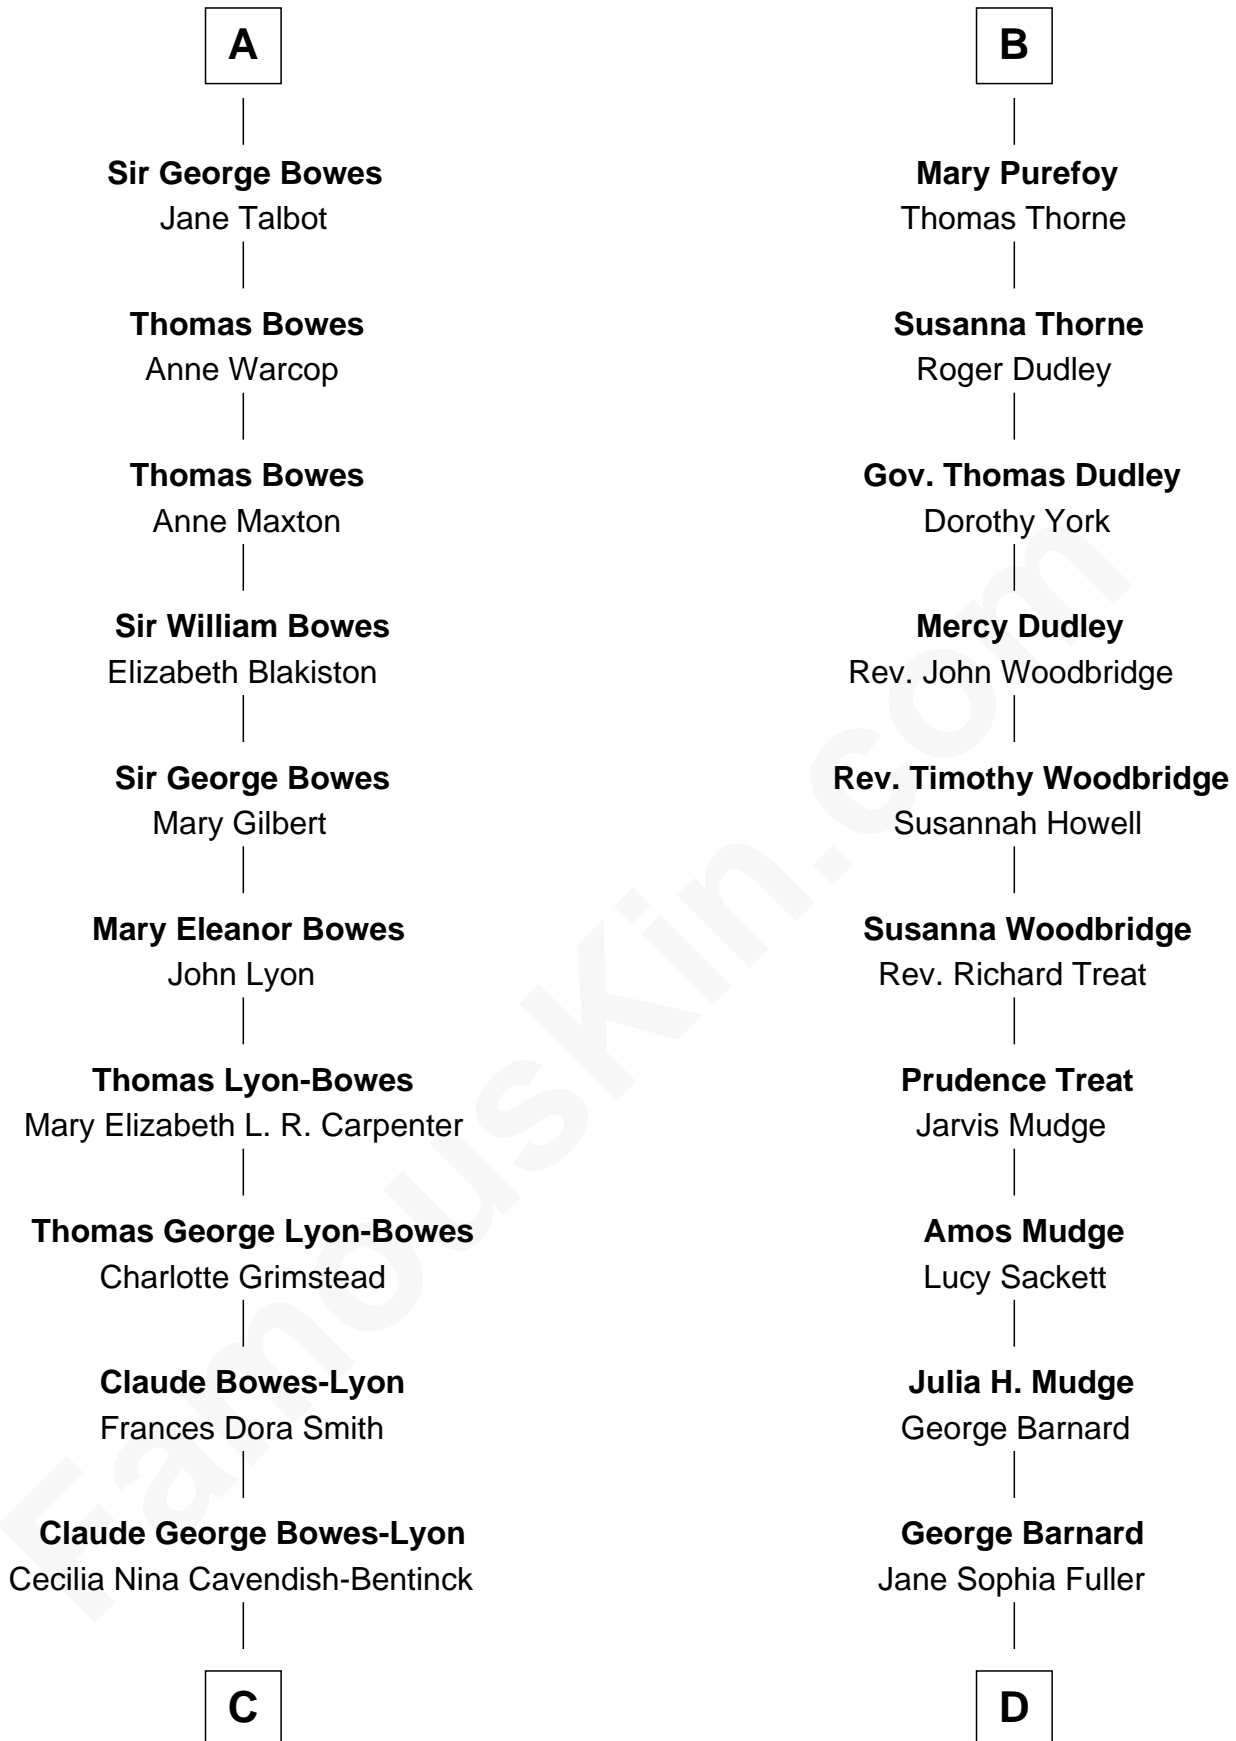

# FamousKin.com Relationship Chart of

**Prince Harry**

*Duke of Sussex*

19th cousin 1 time removed of

**Dick Clark**

*Radio and TV Host*

**Sir John de Grey**  
Margaret de Oddingseles

**C**

**Elizabeth Bowes-Lyon**

George VI, King of the United Kingdom

**Elizabeth II, Queen of the United Kingdom**

Prince Philip of Edinburgh

**Charles III, King of the United Kingdom**

Princess Diana Frances Spencer

**Prince Harry**

*Duke of Sussex*

**D**

**Charles Fuller Barnard**

Anna May Aldridge

**Julia Fuller Barnard**

Richard Augustus Clark

**Dick Clark**