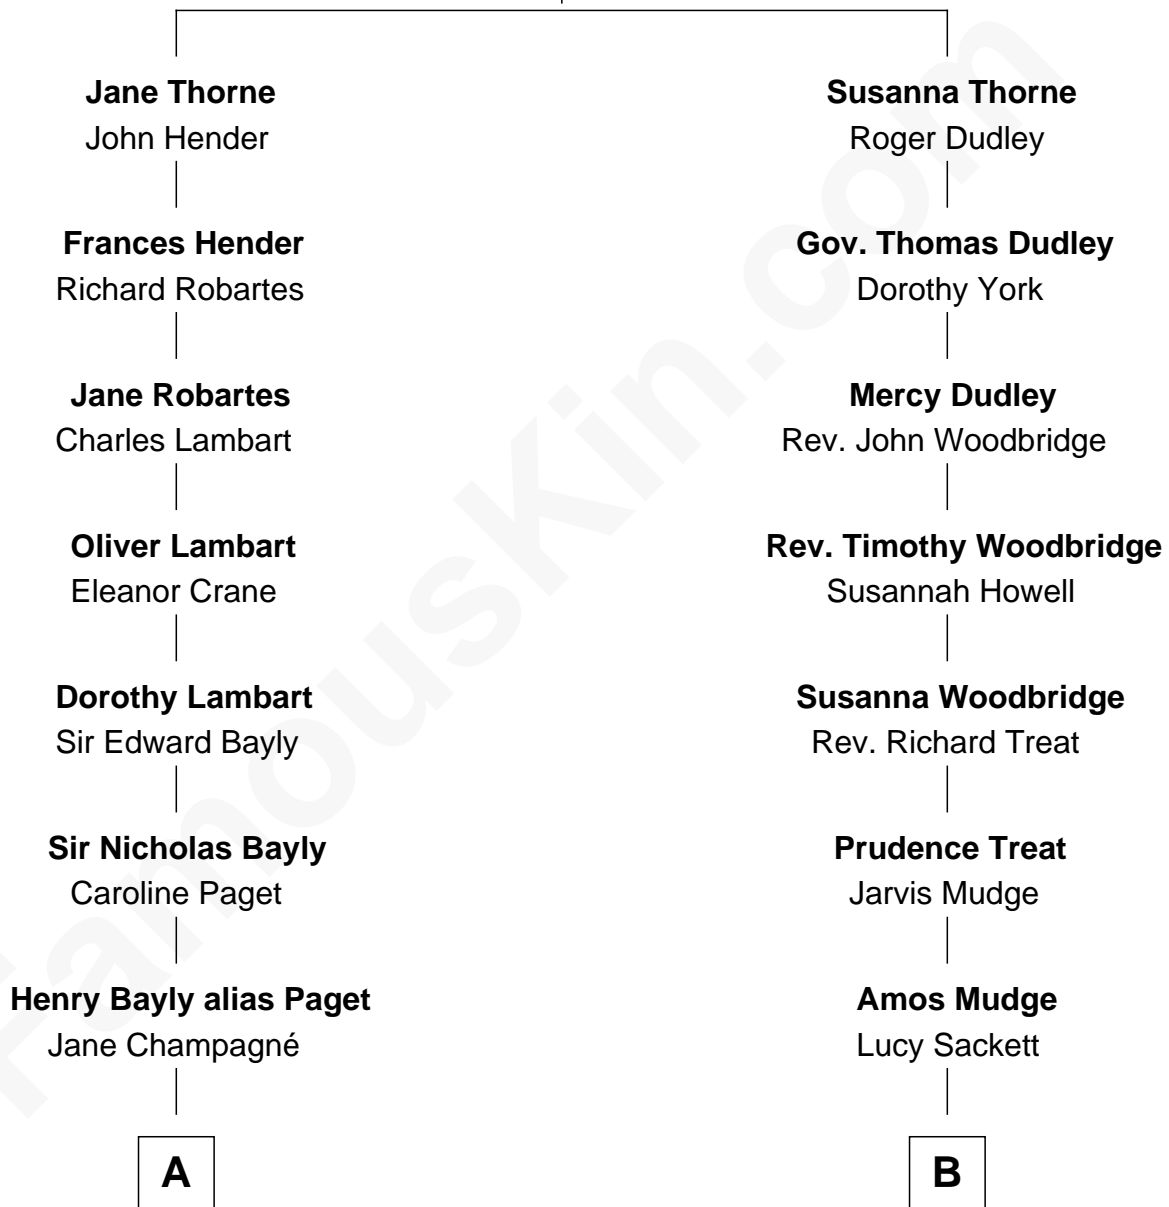

FamousKin.com Relationship Chart of

Prince Harry
Duke of Sussex

11th cousin 3 times removed of

Dick Clark
Radio and TV Host

Thomas Thorne
Mary Purefoy

A

Henry William Paget
Lady Caroline Elizabeth Villiers

Lady Caroline Paget
Charles Gordon-Lennox

Cecilia Catherine Gordon-Lennox
Charles George Bingham

Rosalind Cecilia Caroline Bingham
James Albert Edward Hamilton

Cynthia Elinor Beatrix Hamilton
Albert Edward John Spencer

Edward John Spencer
Frances Ruth Burke Roche

Princess Diana Frances Spencer
Charles III, King of the United Kingdom

Prince Harry
Duke of Sussex

B

Julia H. Mudge
George Barnard

George Barnard
Jane Sophia Fuller

Charles Fuller Barnard
Anna May Aldridge