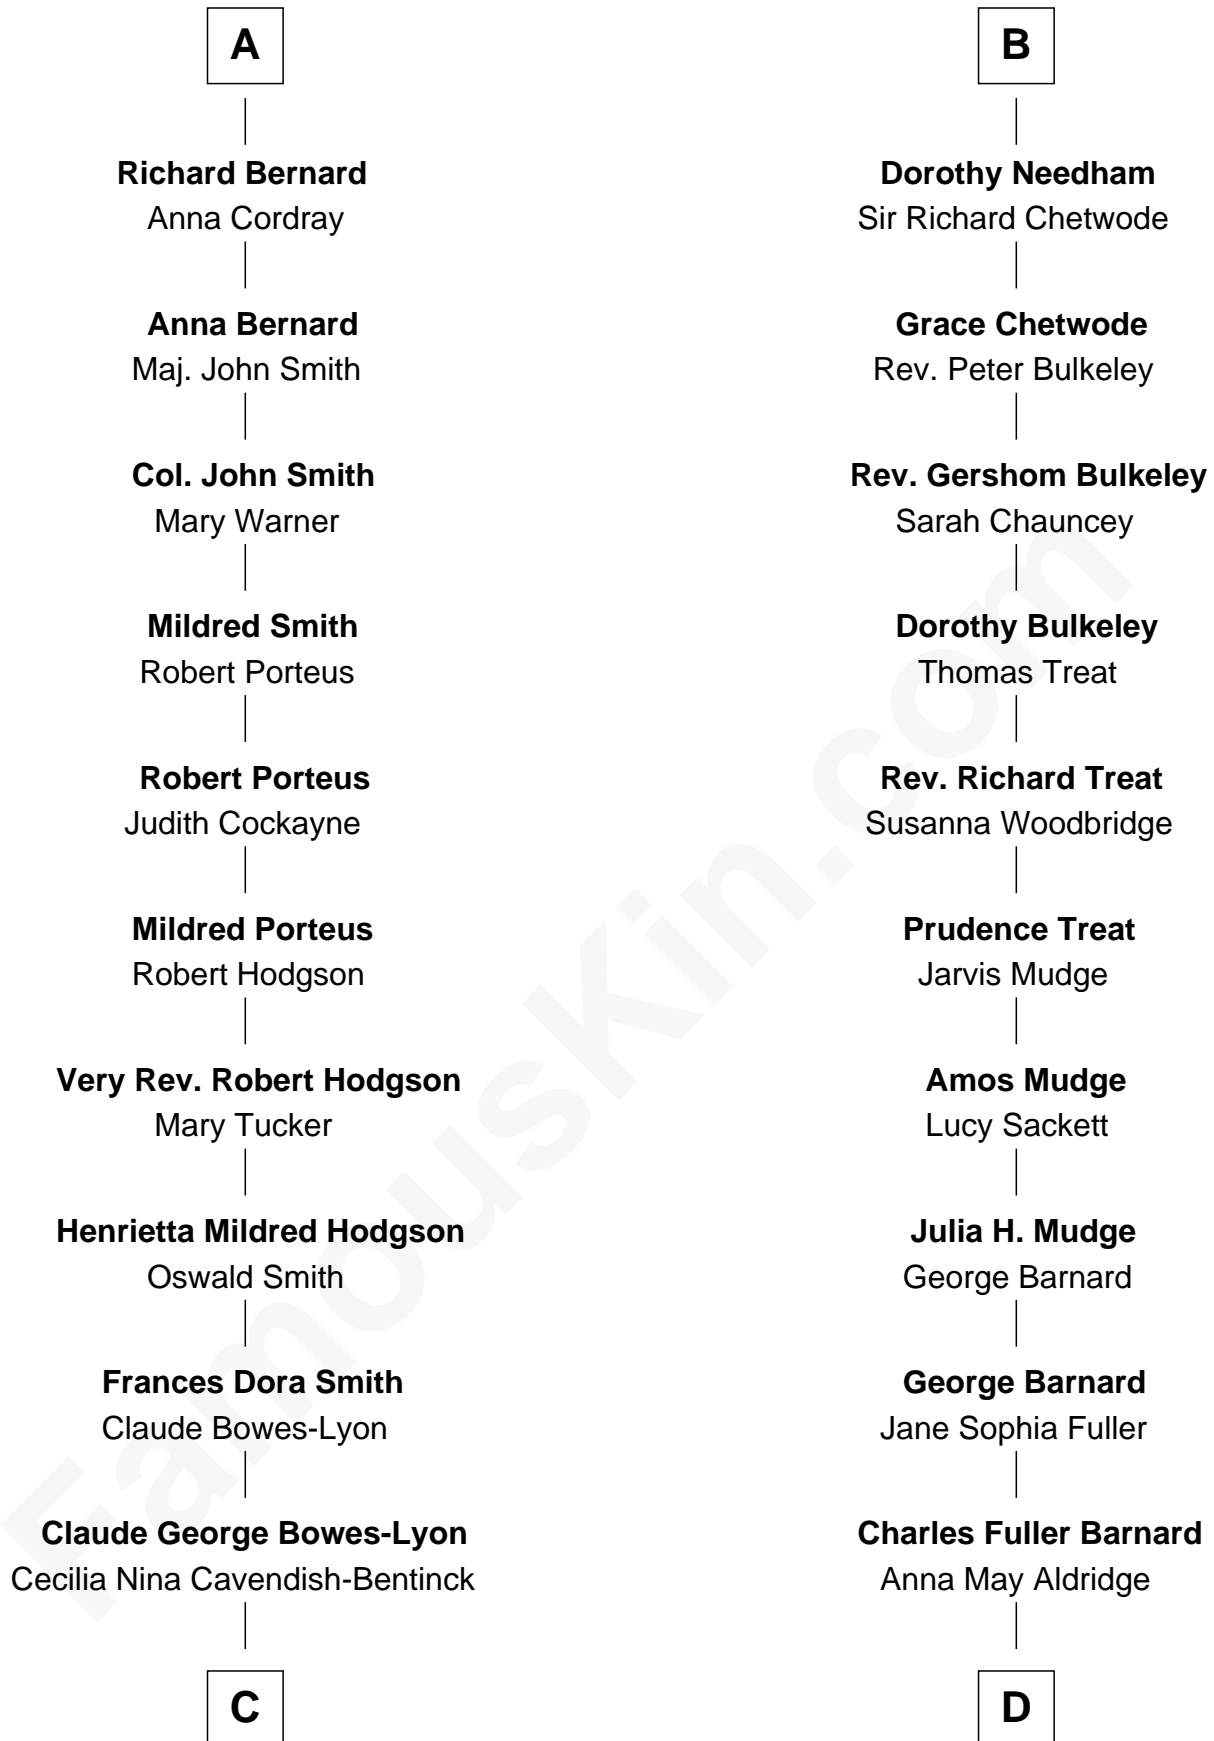

# FamousKin.com Relationship Chart of

**Prince Harry**  
*Duke of Sussex*

18th cousin 2 times removed of

**Dick Clark**  
*Radio and TV Host*

**Stephen le Scrope**  
Margery de Welles

**John le Scrope**  
Elizabeth Chaworth

**Elizabeth le Scrope**  
Sir Henry le Scrope

**Margaret Scrope**  
John Bernard

**John Bernard**  
Margaret Daundelyn

**John Bernard**  
Cecily Muscote

**Francis Bernard**  
Alice Hazlewood

**Richard Bernard**  
Elizabeth Woolhouse

**A**

**Maude le Scrope**  
Sir Baldwin Freville

**Joyce Freville**  
Sir Roger Aston

**Sir Robert Aston**  
Isabel Brereton

**John Aston**  
Elizabeth Delves

**Sir John Aston**  
Joan Lyttleton

**Sir Edward Aston**  
Joan Bowles

**Frances Aston**  
Robert Needham

**B**

**C**

**Elizabeth Bowes-Lyon**

George VI, King of the United Kingdom

**Elizabeth II, Queen of the United Kingdom**

Prince Philip of Edinburgh

**Charles III, King of the United Kingdom**