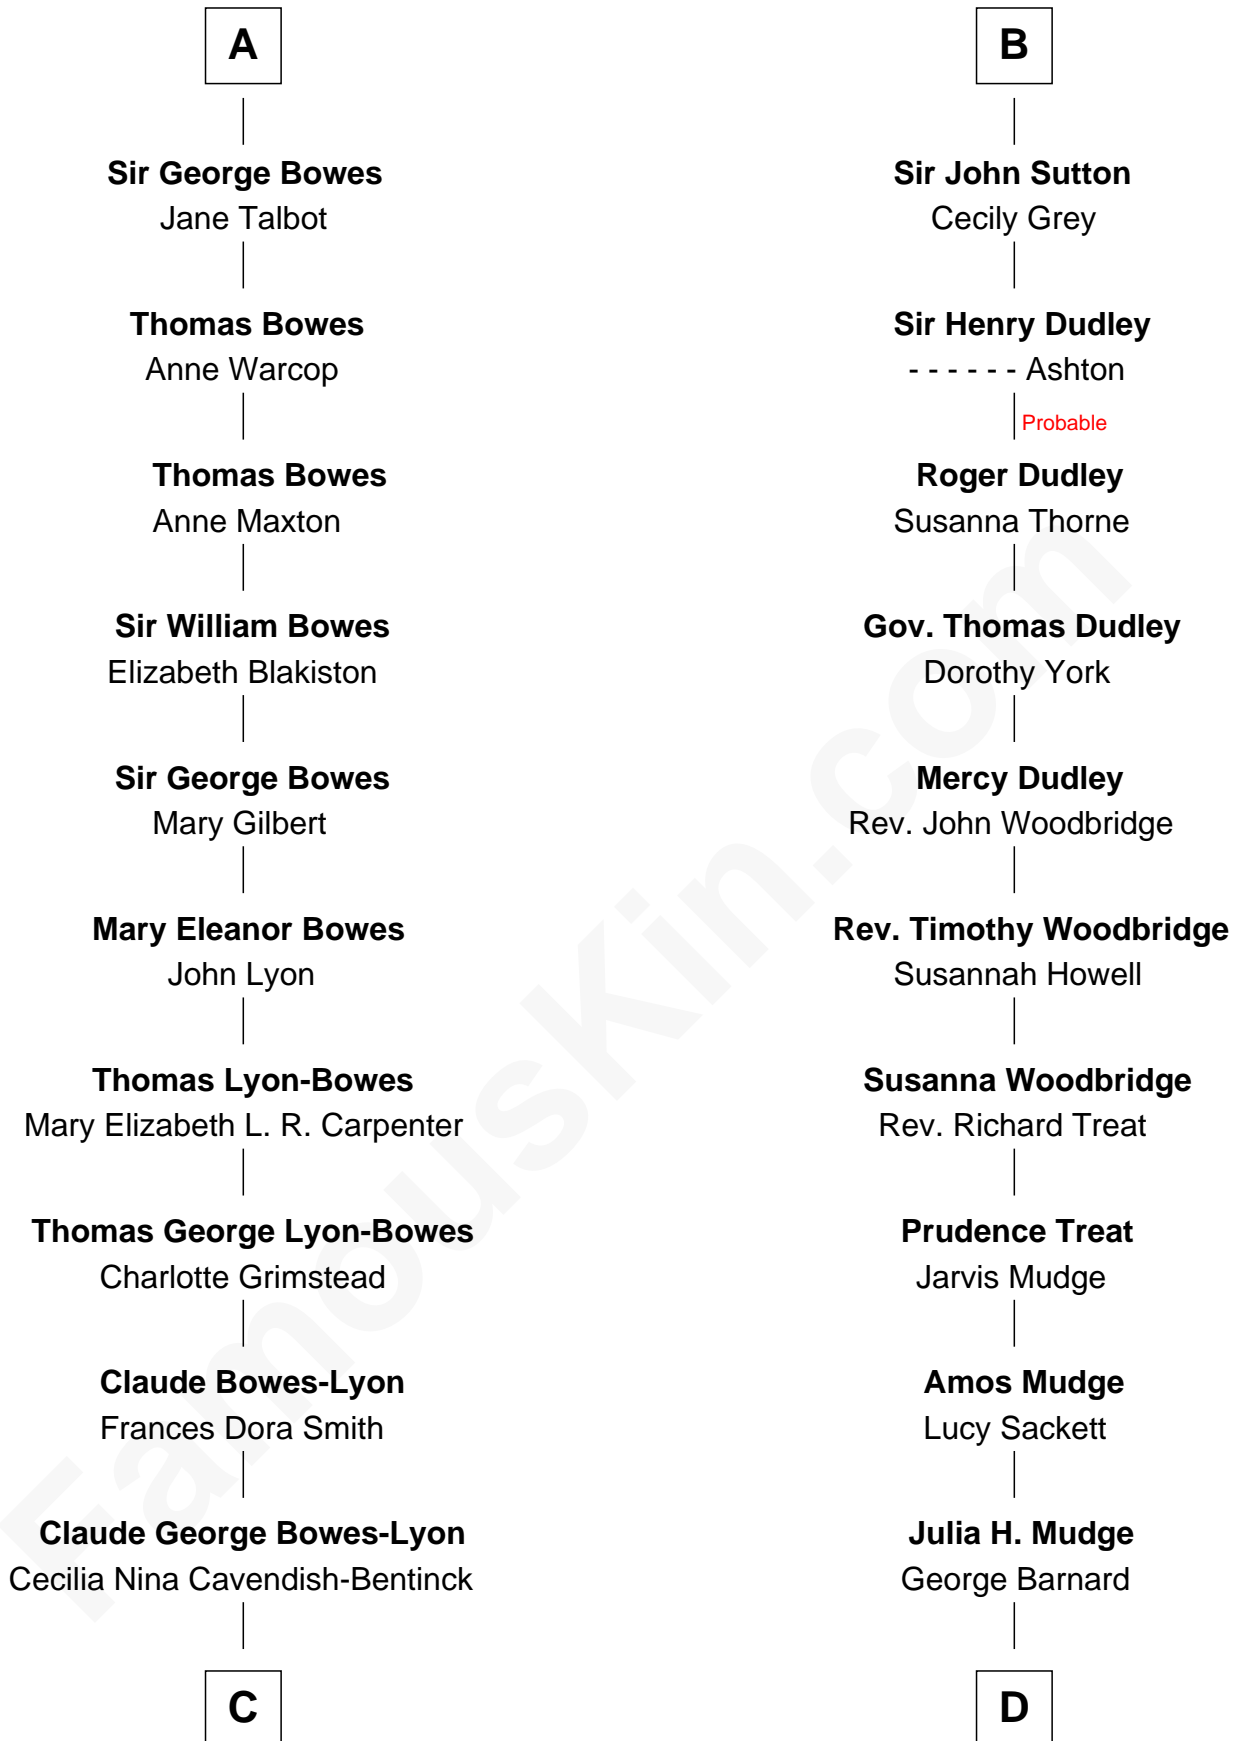

FamousKin.com Relationship Chart of

Prince Harry
Duke of Sussex

20th cousin of

Dick Clark
Radio and TV Host

Richard Fitzalan
Alice de Saluzzo

C

Elizabeth Bowes-Lyon

George VI, King of the United Kingdom

Elizabeth II, Queen of the United Kingdom

Prince Philip of Edinburgh

Charles III, King of the United Kingdom

Princess Diana Frances Spencer

Prince Harry

Duke of Sussex

D

George Barnard

Jane Sophia Fuller

Charles Fuller Barnard

Anna May Aldridge

Julia Fuller Barnard

Richard Augustus Clark

Dick Clark

Radio and TV Host