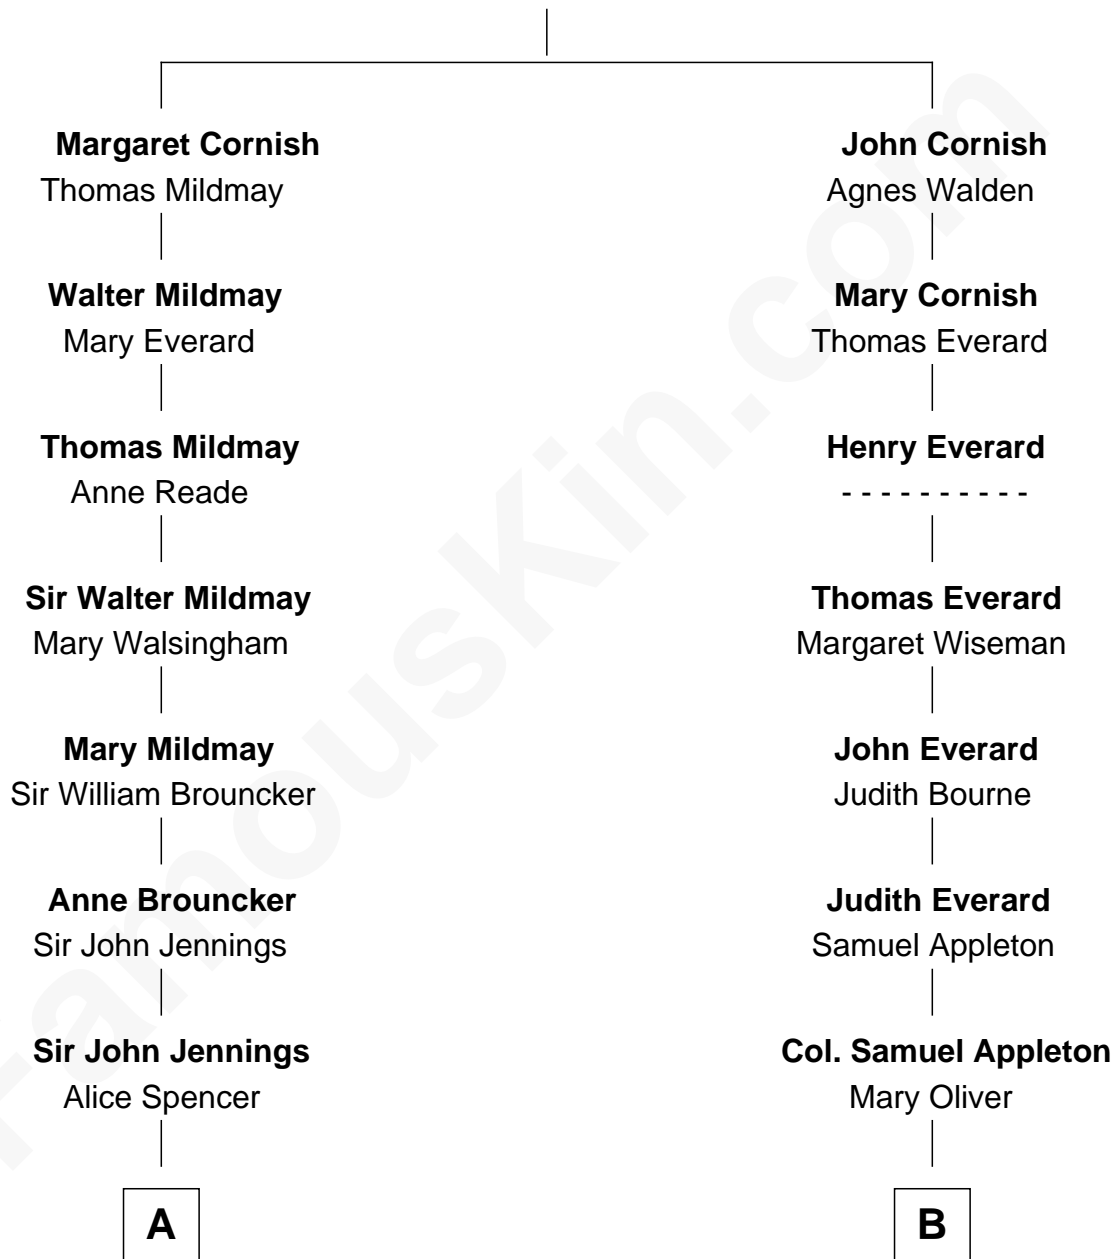

FamousKin.com Relationship Chart of

Prince Harry

Duke of Sussex

16th cousin 2 times removed of

James Spader

TV and Movie Actor

John Cornish

A

Richard Jennings
Frances Thornhurst

Sarah Jennings
John Churchill

Anne Churchill
Sir Charles Spencer

John Spencer
Georgiana Carolina Carteret

John Spencer
Margaret Georgiana Poyntz

George John Spencer
Lavina Bingham