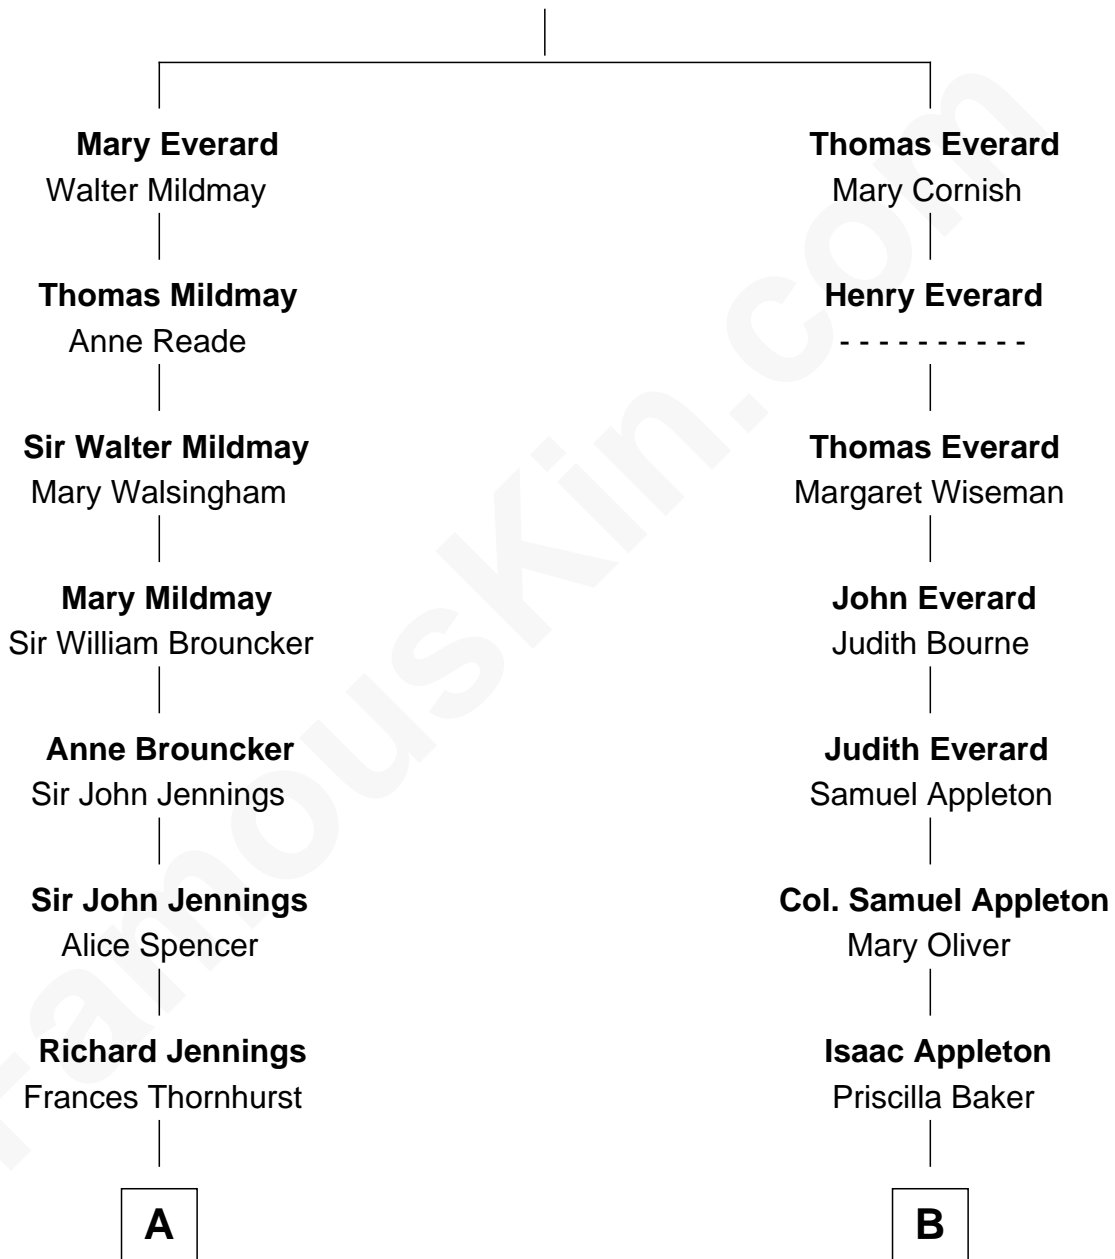

FamousKin.com Relationship Chart of

Prince Harry
Duke of Sussex

15th cousin 2 times removed of

James Spader
TV and Movie Actor

John Everard

A

Sarah Jennings

John Churchill

Anne Churchill

Sir Charles Spencer

John Spencer

Georgiana Carolina Carteret

John Spencer

Margaret Georgiana Poyntz

George John Spencer

Lavina Bingham

Frederick Spencer

Adelaide Horatia Elizabeth Seymour

Charles Robert Spencer

Margaret Baring

Albert Edward John Spencer

Cynthia Elinor Beatrix Hamilton

Edward John Spencer

Frances Ruth Burke Roche