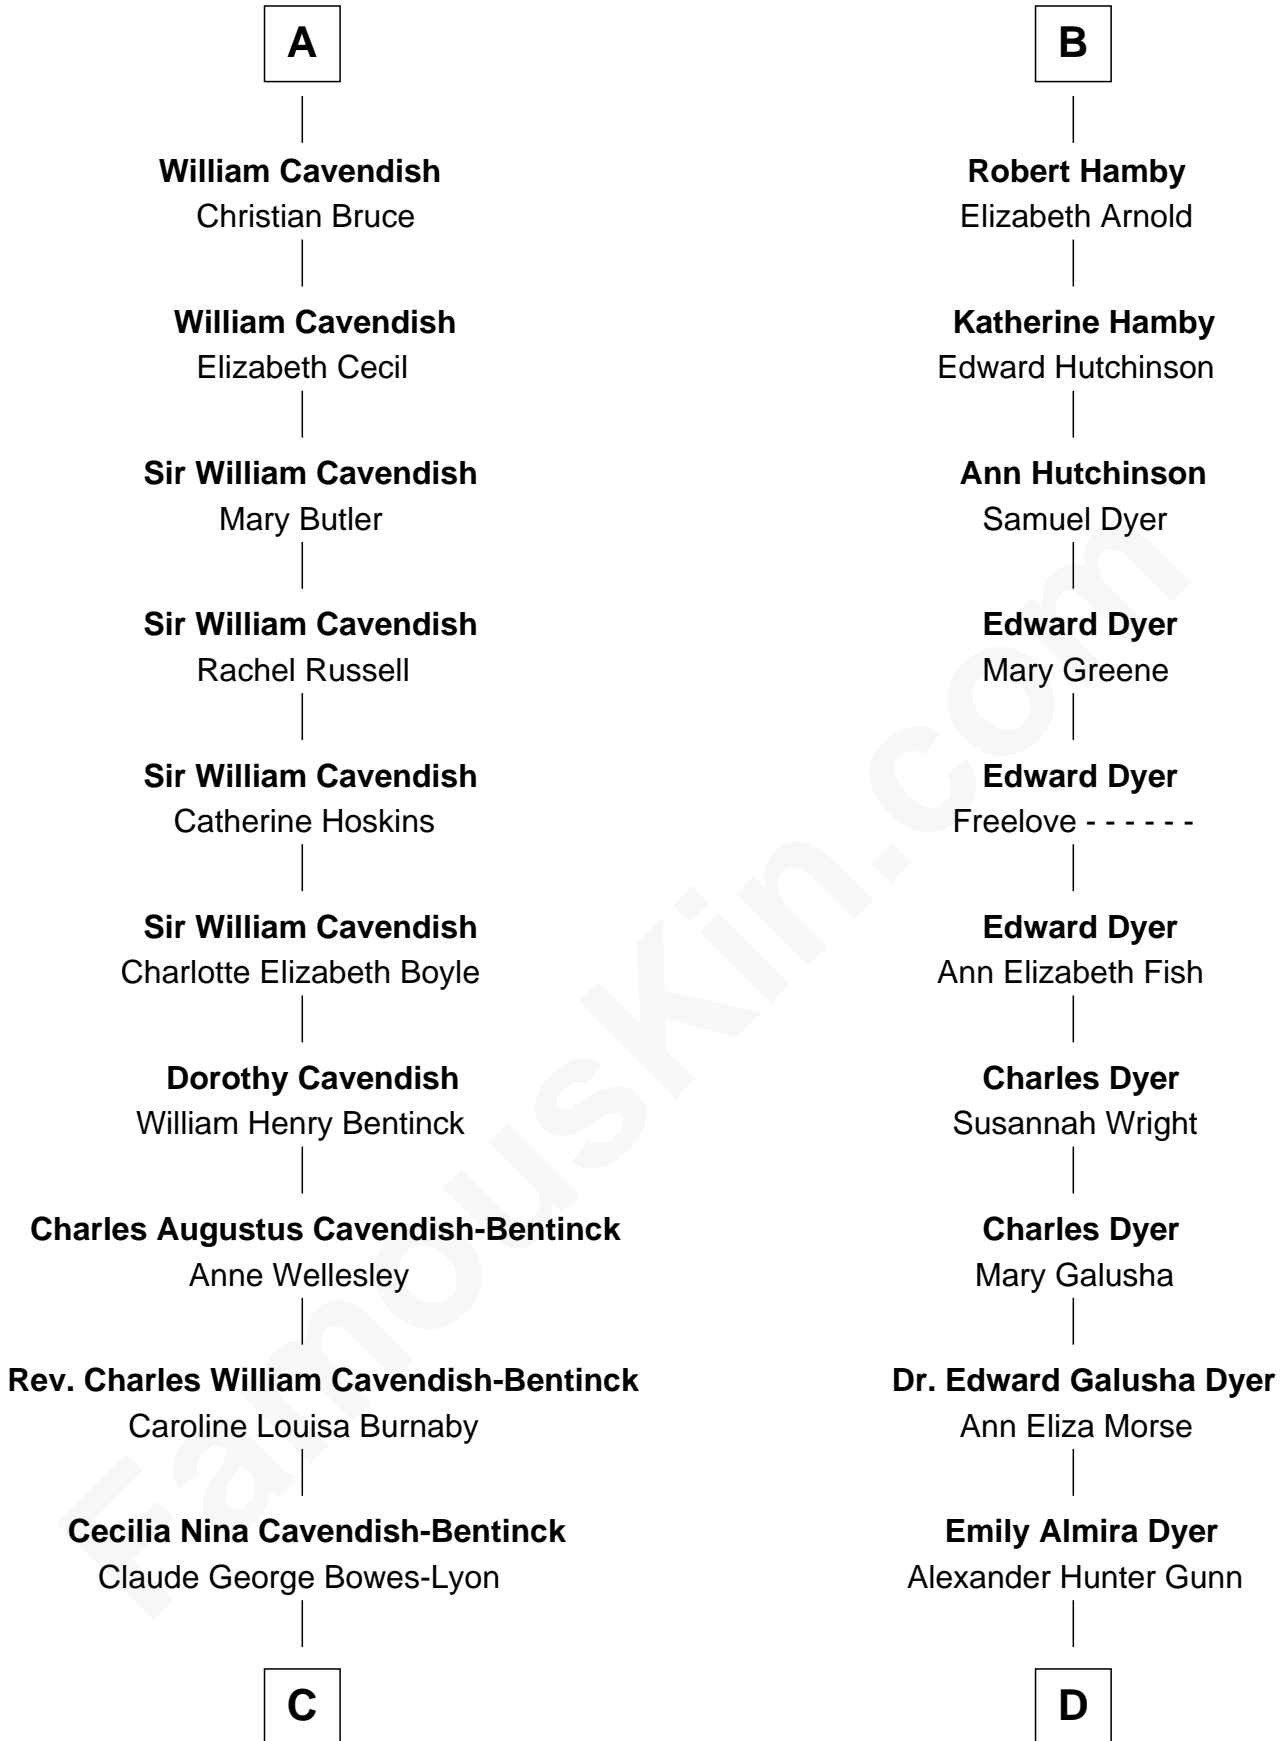

# FamousKin.com Relationship Chart of

**Prince Harry**  
*Duke of Sussex*

20th cousin of

**Elisabeth Shue**  
*TV and Movie Actress*

**Sir Walter Tailboys**

Margaret - - - - -

**Sir Walter Tailboys**

- - - - -

**Elizabeth Hardwick**

Sir William Cavendish

**Sir William Cavendish**

Anne Keighley

**A**

**Sir John Tallboys**

Agnes Cokefield

**John Talboys**

Katherine Gibthorpe

**Margaret Talboys**

John Ayscough

**Elizabeth Ayscough**

William Booth

**John Booth**

Anne Thimbleby

**Eleanor Booth**

Edward Hamby

**William Hamby**

Margaret Blewett

**B**

**C**

**Elizabeth Bowes-Lyon**

George VI, King of the United Kingdom

**Elizabeth II, Queen of the United Kingdom**