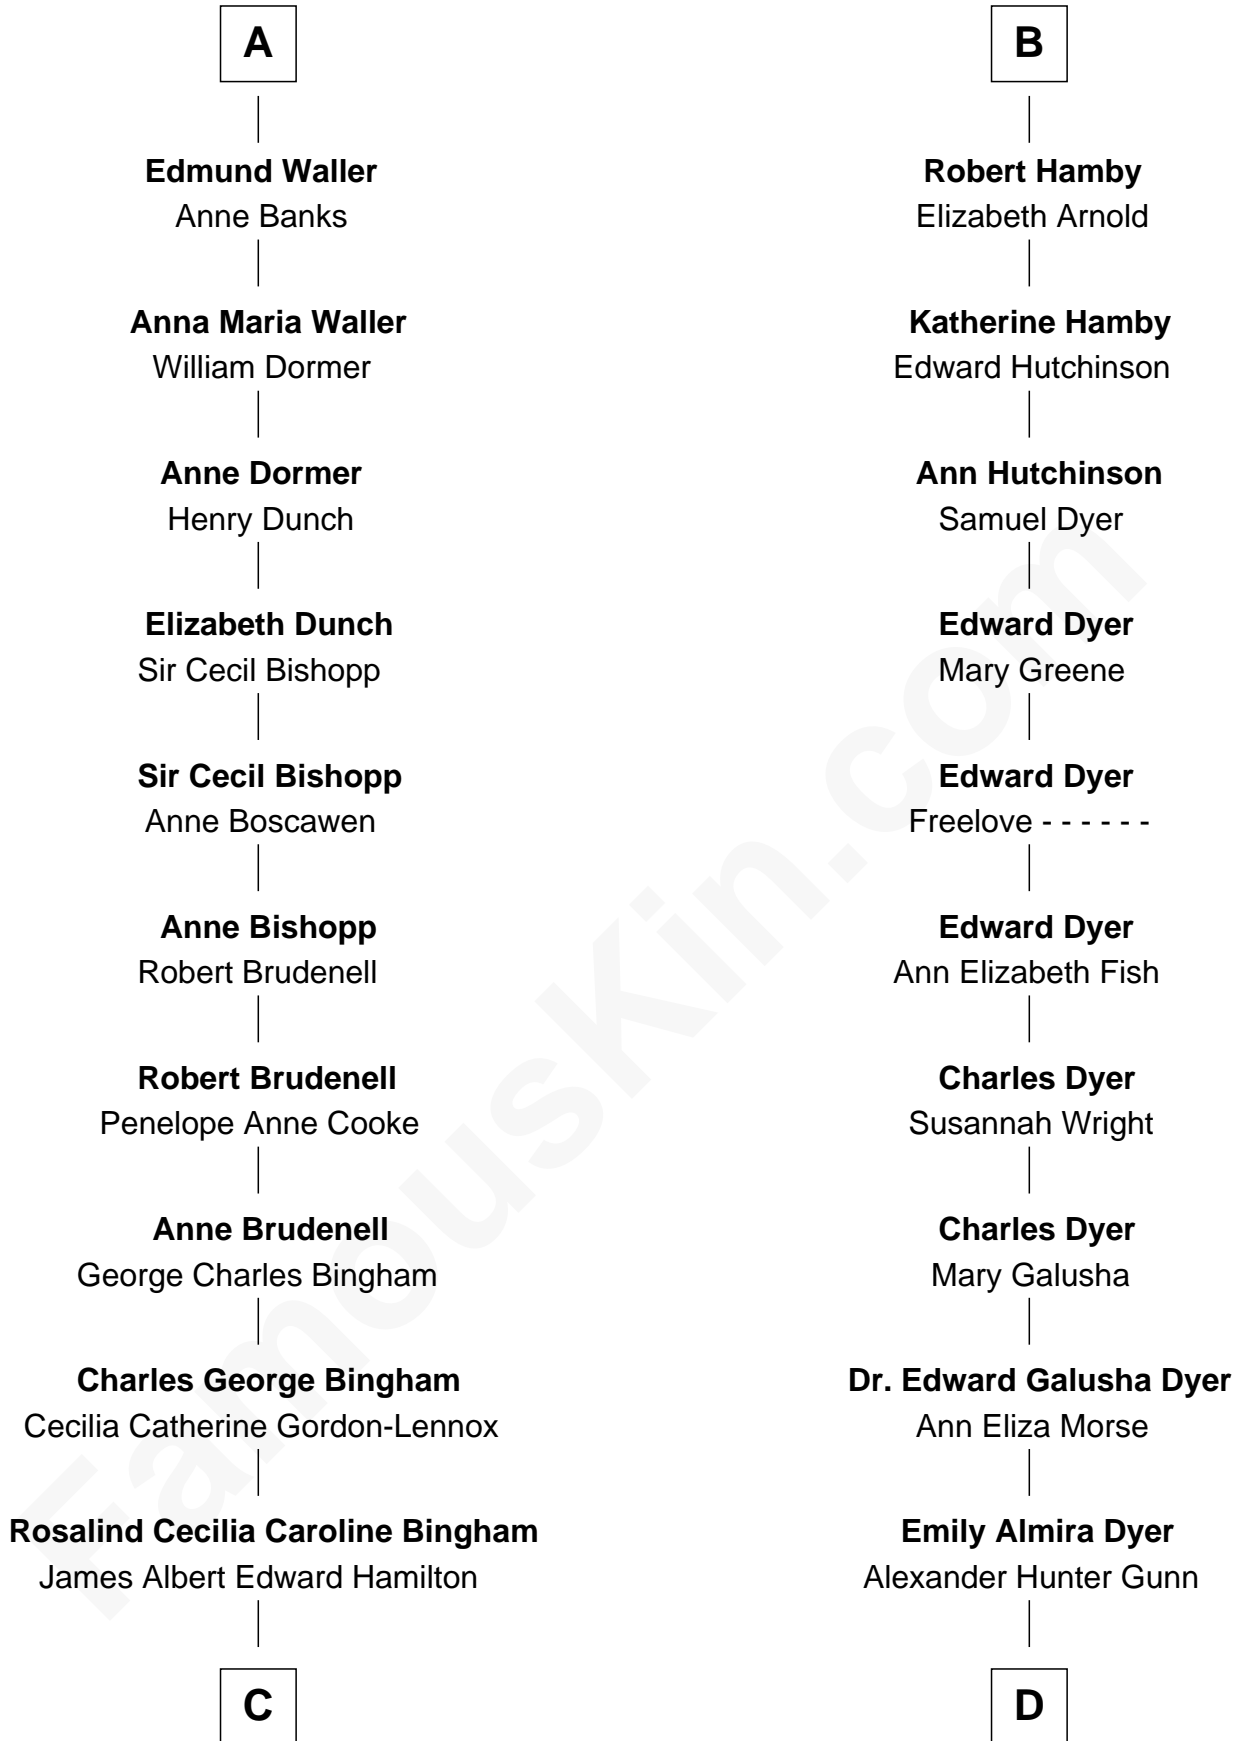

FamousKin.com Relationship Chart of

Prince Harry
Duke of Sussex

20th cousin of

Elisabeth Shue
TV and Movie Actress

Sir Baldwin Freville
Joyce de Botetourte

Sir Baldwin Freville
Maude le Scrope

Elizabeth Freville
Sir Thomas Ferrers

Margery Willoughby
Sir Godfrey Hilton

Elizabeth Hilton
Richard Thimbleby

Anne Thimbleby
John Booth

Eleanor Booth
Edward Hamby

William Hamby
Margaret Blewett

B

C

Cynthia Elinor Beatrix Hamilton

Albert Edward John Spencer

Edward John Spencer

Frances Ruth Burke Roche

Princess Diana Frances Spencer

Charles III, King of the United Kingdom

Prince Harry

Duke of Sussex

D