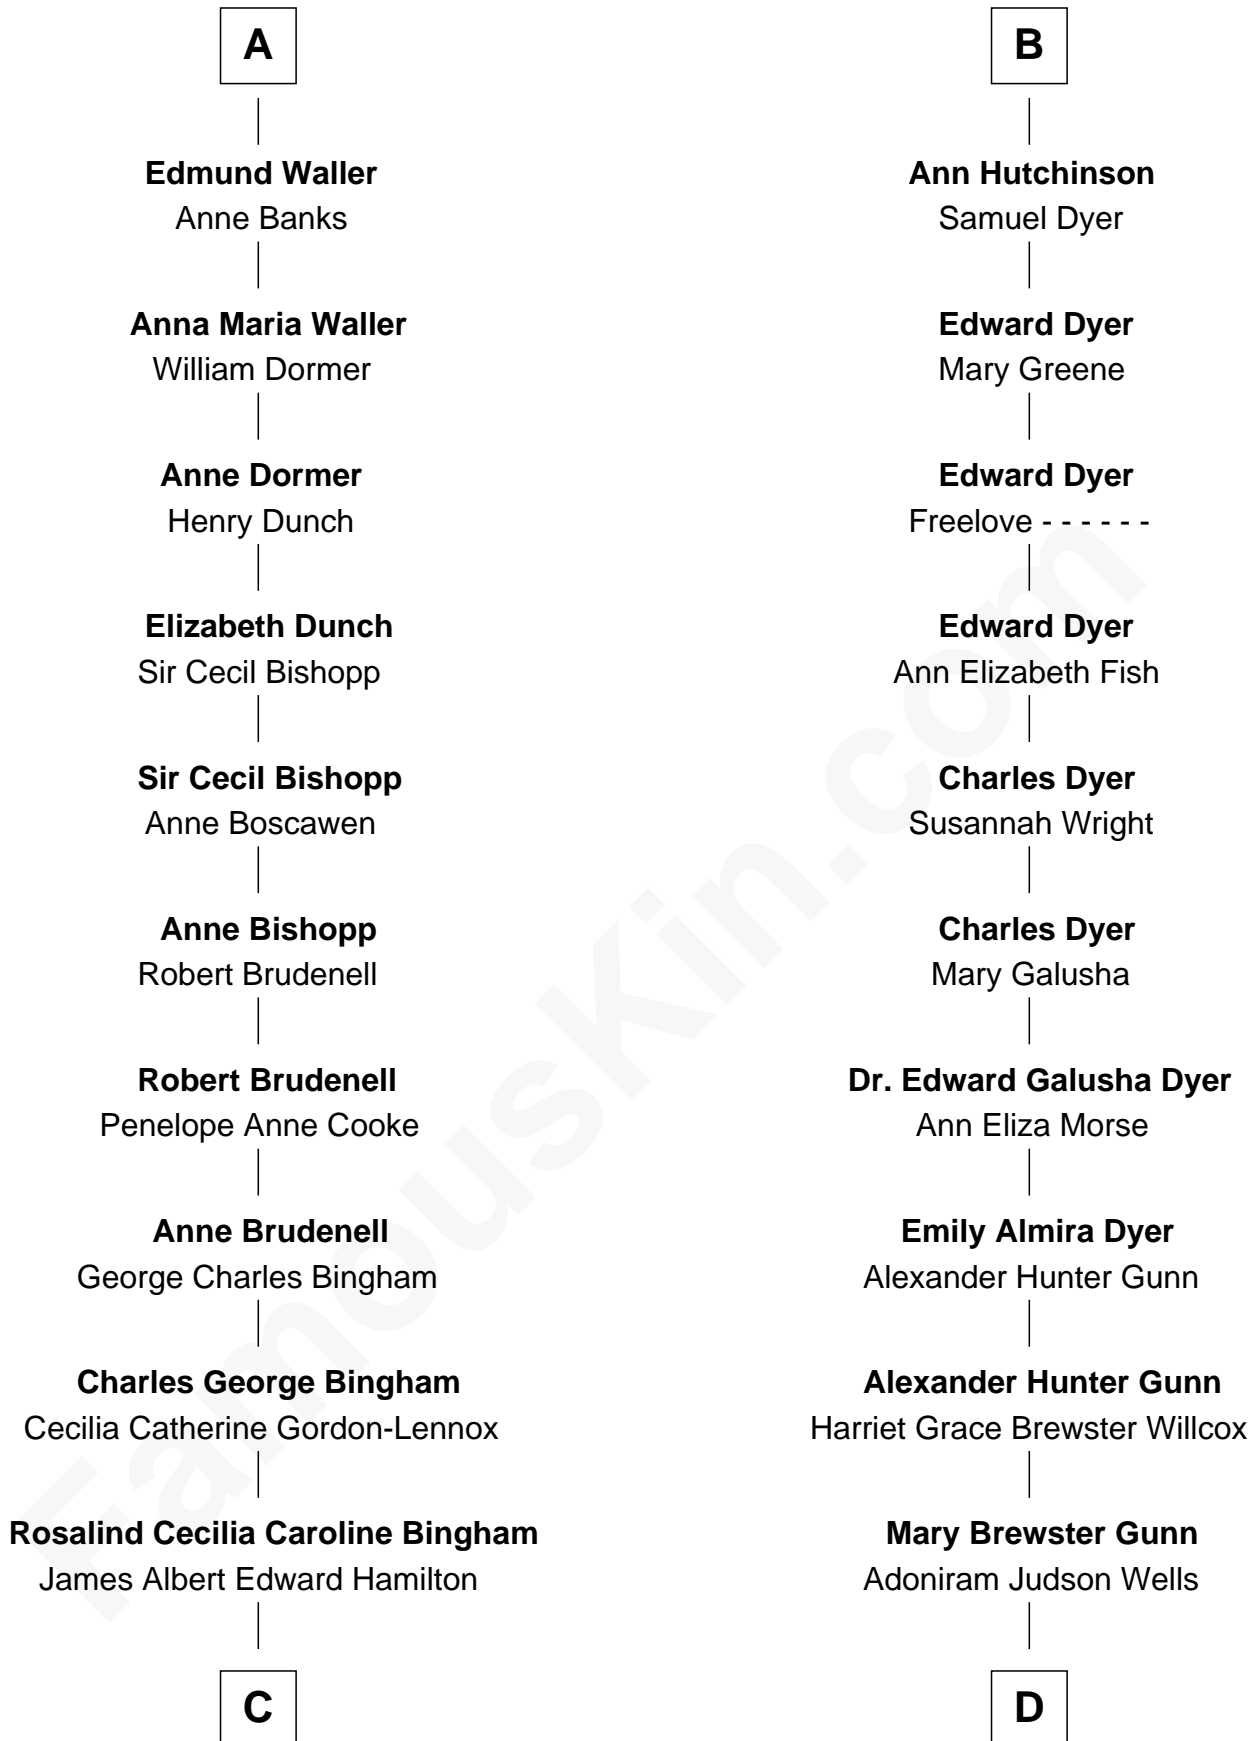

**FamousKin.com**  
**Relationship Chart of**  
**Prince Harry**  
*Duke of Sussex*

18th cousin 2 times removed of

**Elisabeth Shue**  
*TV and Movie Actress*

**Sir Hugh Willoughby**  
 Margaret Freville

**C**

**Cynthia Elinor Beatrix Hamilton**

Albert Edward John Spencer

**Edward John Spencer**

Frances Ruth Burke Roche

**Princess Diana Frances Spencer**

Charles III, King of the United Kingdom

**Prince Harry**

*Duke of Sussex*

**D**

**Anne Brewster Wells**

James William Shue

**Elisabeth Shue**

*TV and Movie Actress*

FamousKin.com