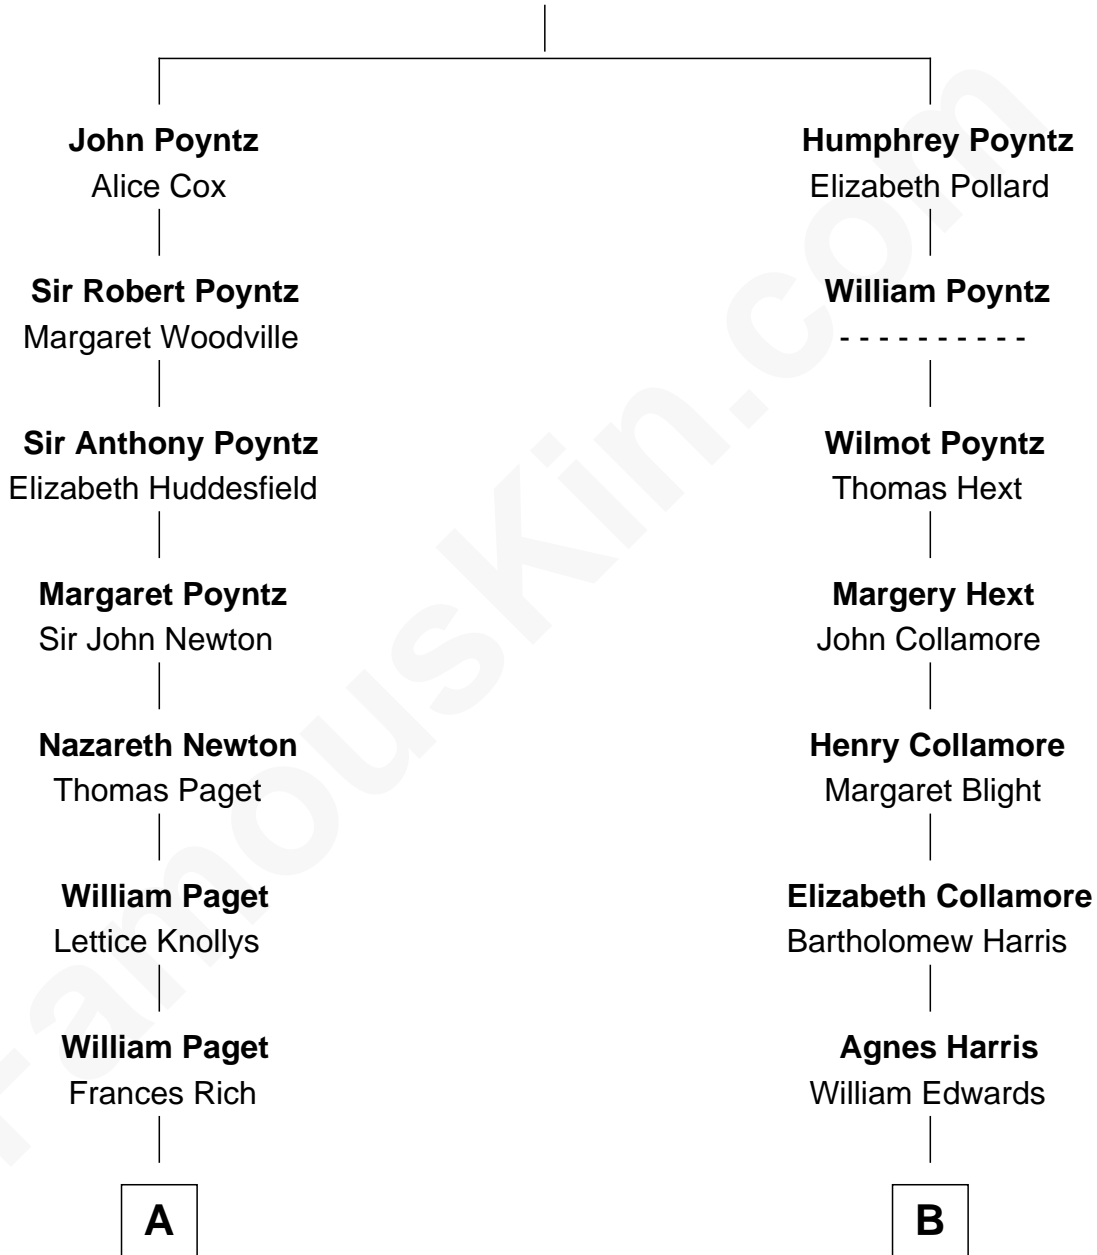

FamousKin.com Relationship Chart of

Prince Harry
Duke of Sussex

17th cousin 1 time removed of

Elisabeth Shue
TV and Movie Actress

Sir Nicholas Poyntz
Elizabeth Mill

C

Princess Diana Frances Spencer
Charles III, King of the United Kingdom

Prince Harry
Duke of Sussex

FamousKin.com