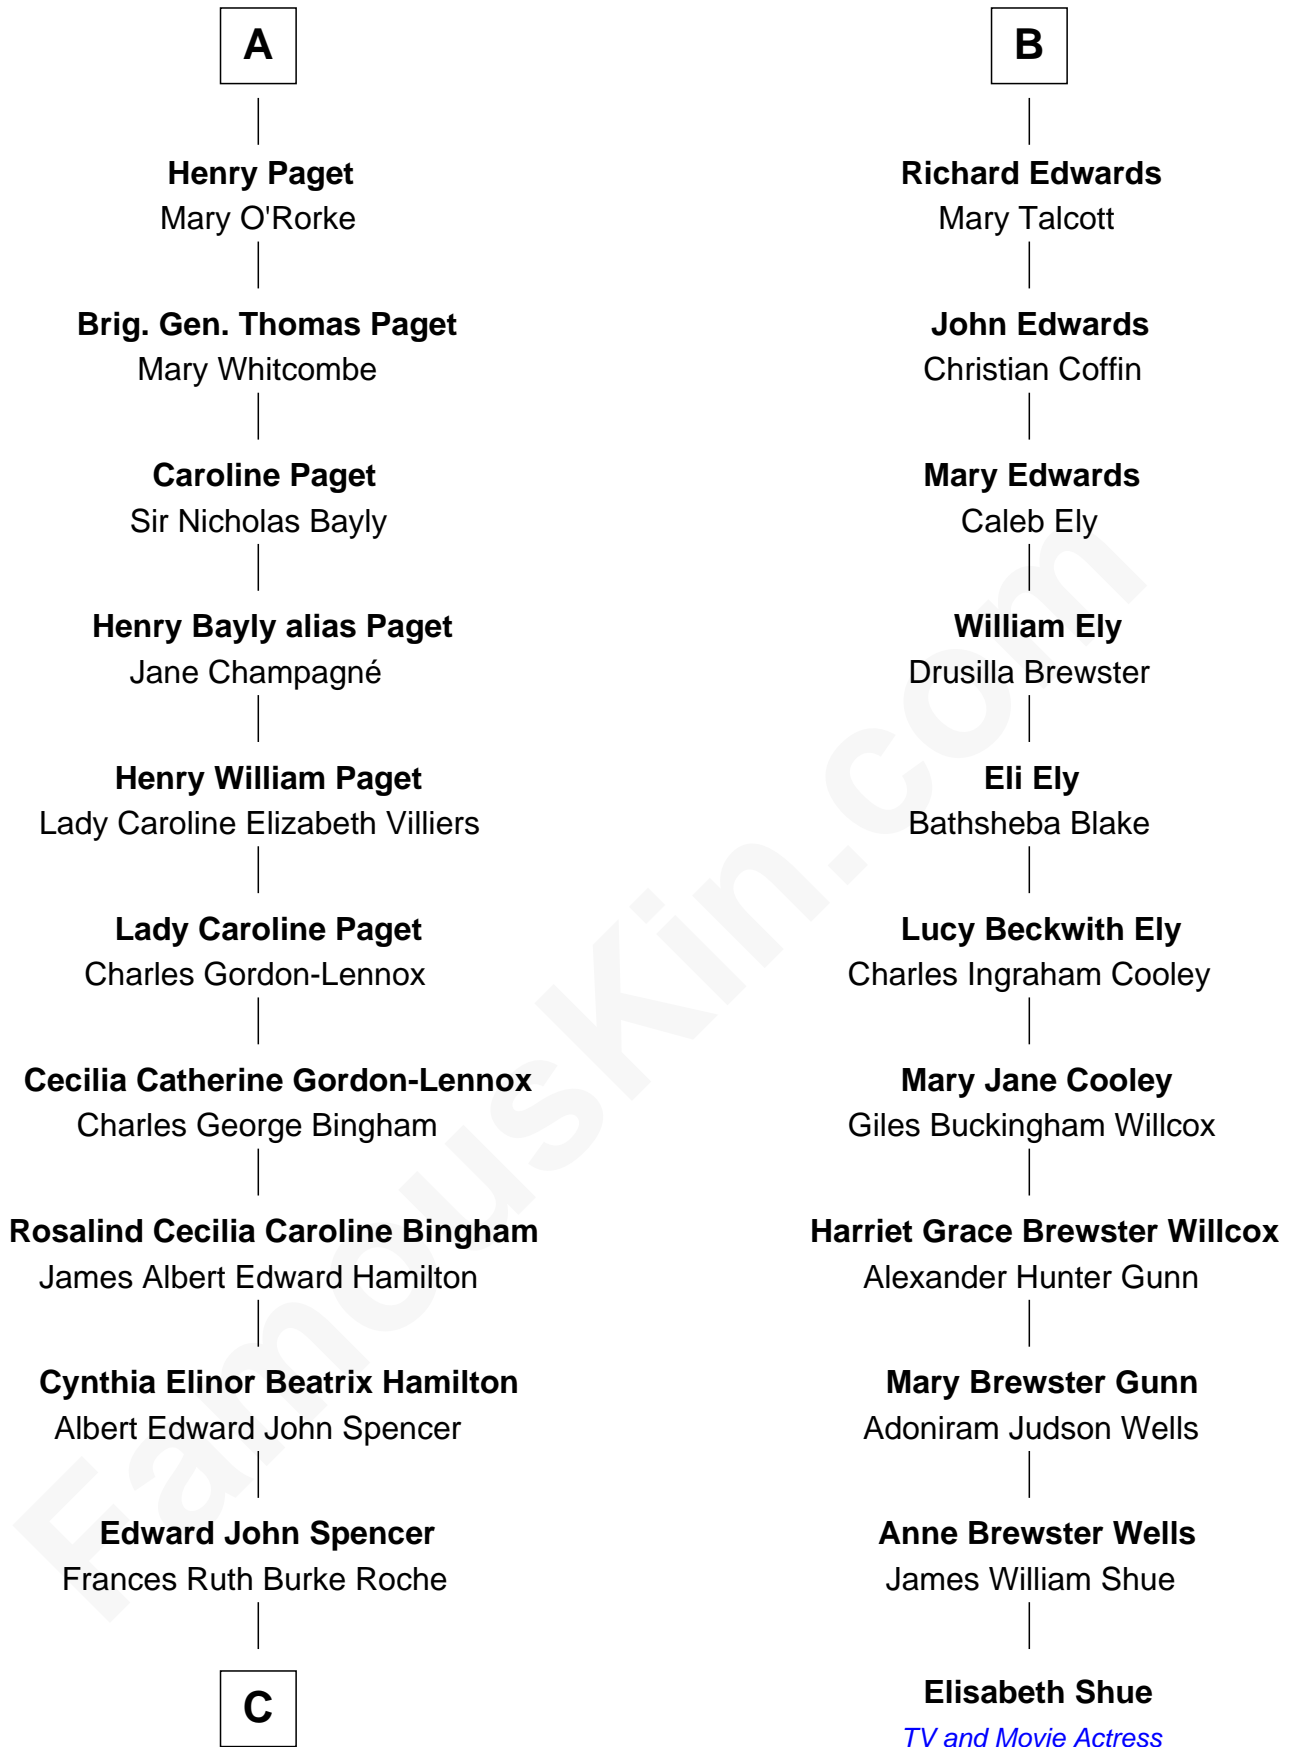

FamousKin.com Relationship Chart of

Prince Harry
Duke of Sussex

17th cousin 1 time removed of

Elisabeth Shue
TV and Movie Actress

Sir Nicholas Poyntz
Elizabeth Mill

C

Princess Diana Frances Spencer
Charles III, King of the United Kingdom