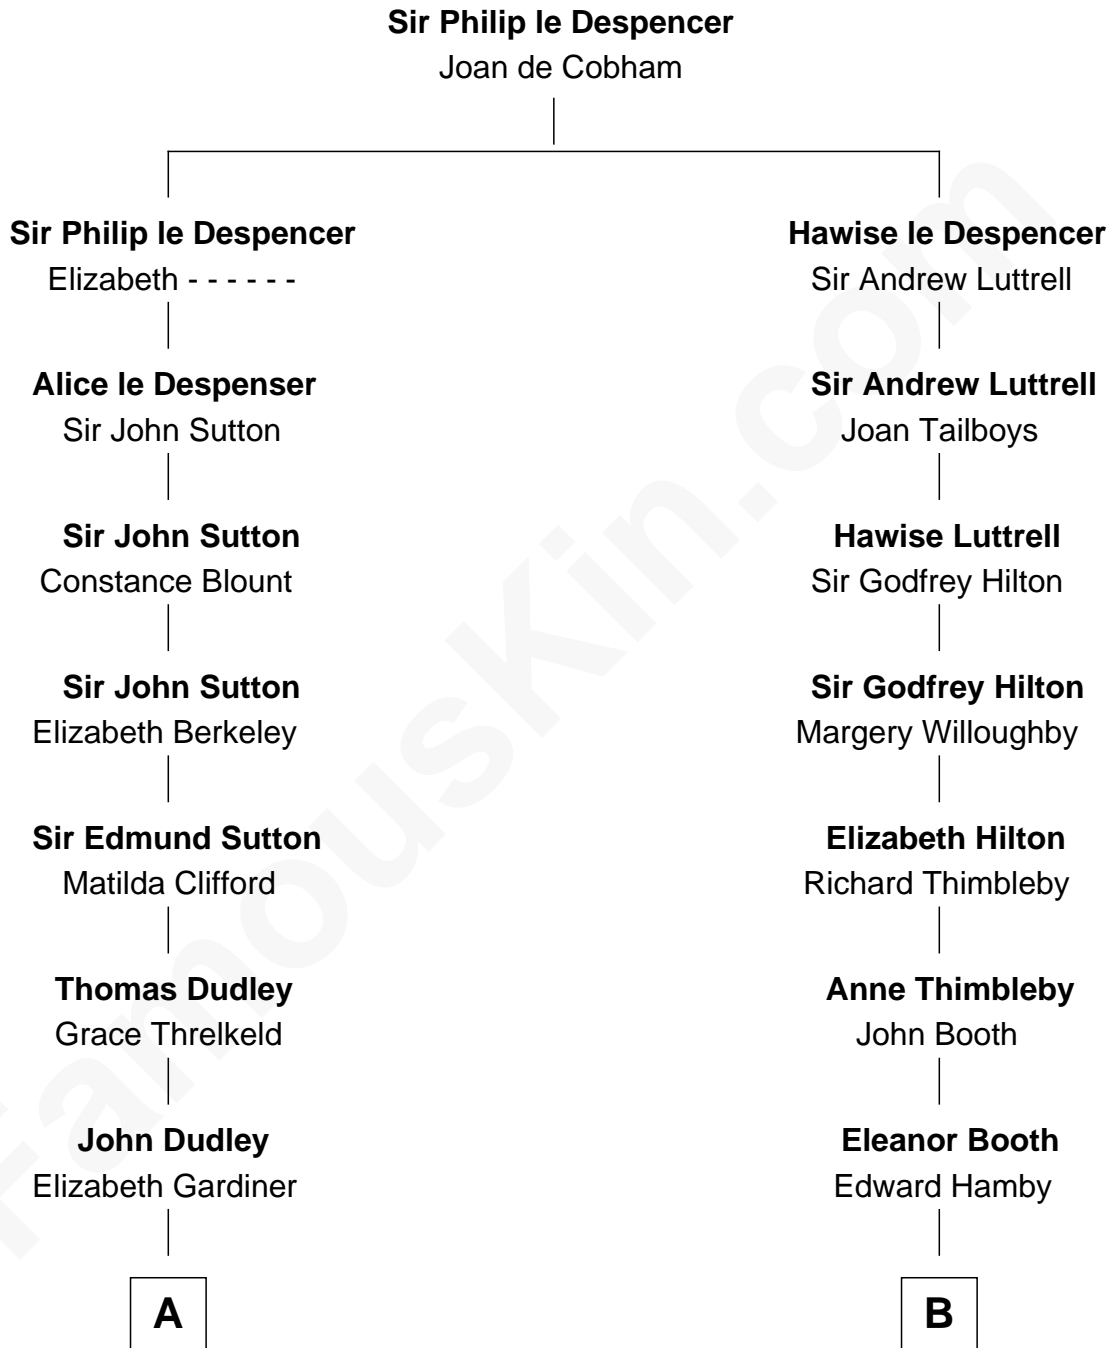

FamousKin.com Relationship Chart of

Prince Harry
Duke of Sussex

19th cousin 2 times removed of

Andrew Shue
TV Actor

C

Edward John Spencer
Frances Ruth Burke Roche

Princess Diana Frances Spencer
Charles III, King of the United Kingdom

Prince Harry
Duke of Sussex

D

Emily Almira Dyer
Alexander Hunter Gunn

Alexander Hunter Gunn
Harriet Grace Brewster Willcox

Mary Brewster Gunn
Adoniram Judson Wells

Anne Brewster Wells
James William Shue

Andrew Shue
TV Actor