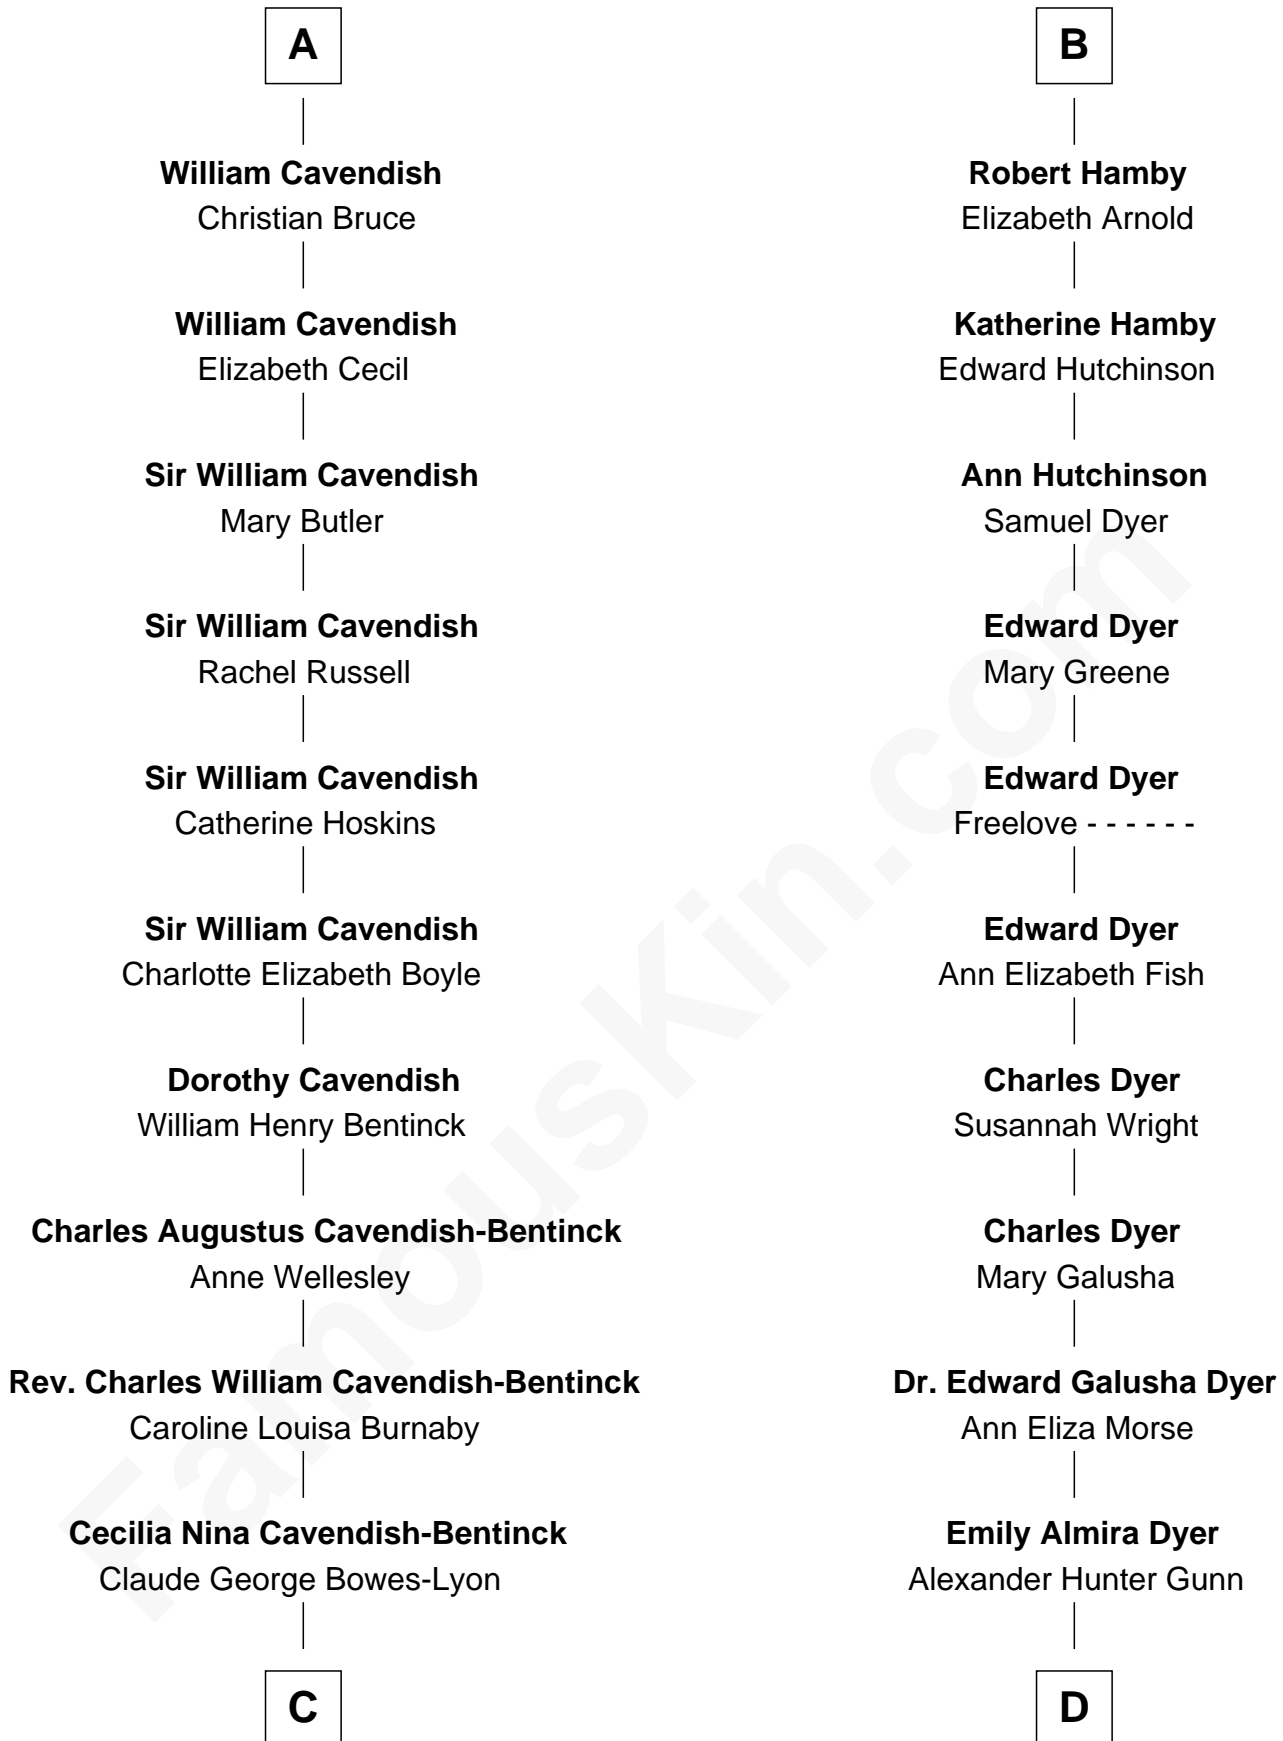

FamousKin.com Relationship Chart of

Prince Harry
Duke of Sussex

20th cousin of

Andrew Shue
TV Actor

Sir Walter Tailboys

Margaret - - - - -

Sir Walter Tailboys

- - - - -

Katherine Gibthorpe

Margaret Talboys

John Ayscough

Elizabeth Ayscough

William Booth

John Booth

Anne Thimbleby

Eleanor Booth

Edward Hamby

William Hamby

Margaret Blewett

B

C

Elizabeth Bowes-Lyon

George VI, King of the United Kingdom

Elizabeth II, Queen of the United Kingdom