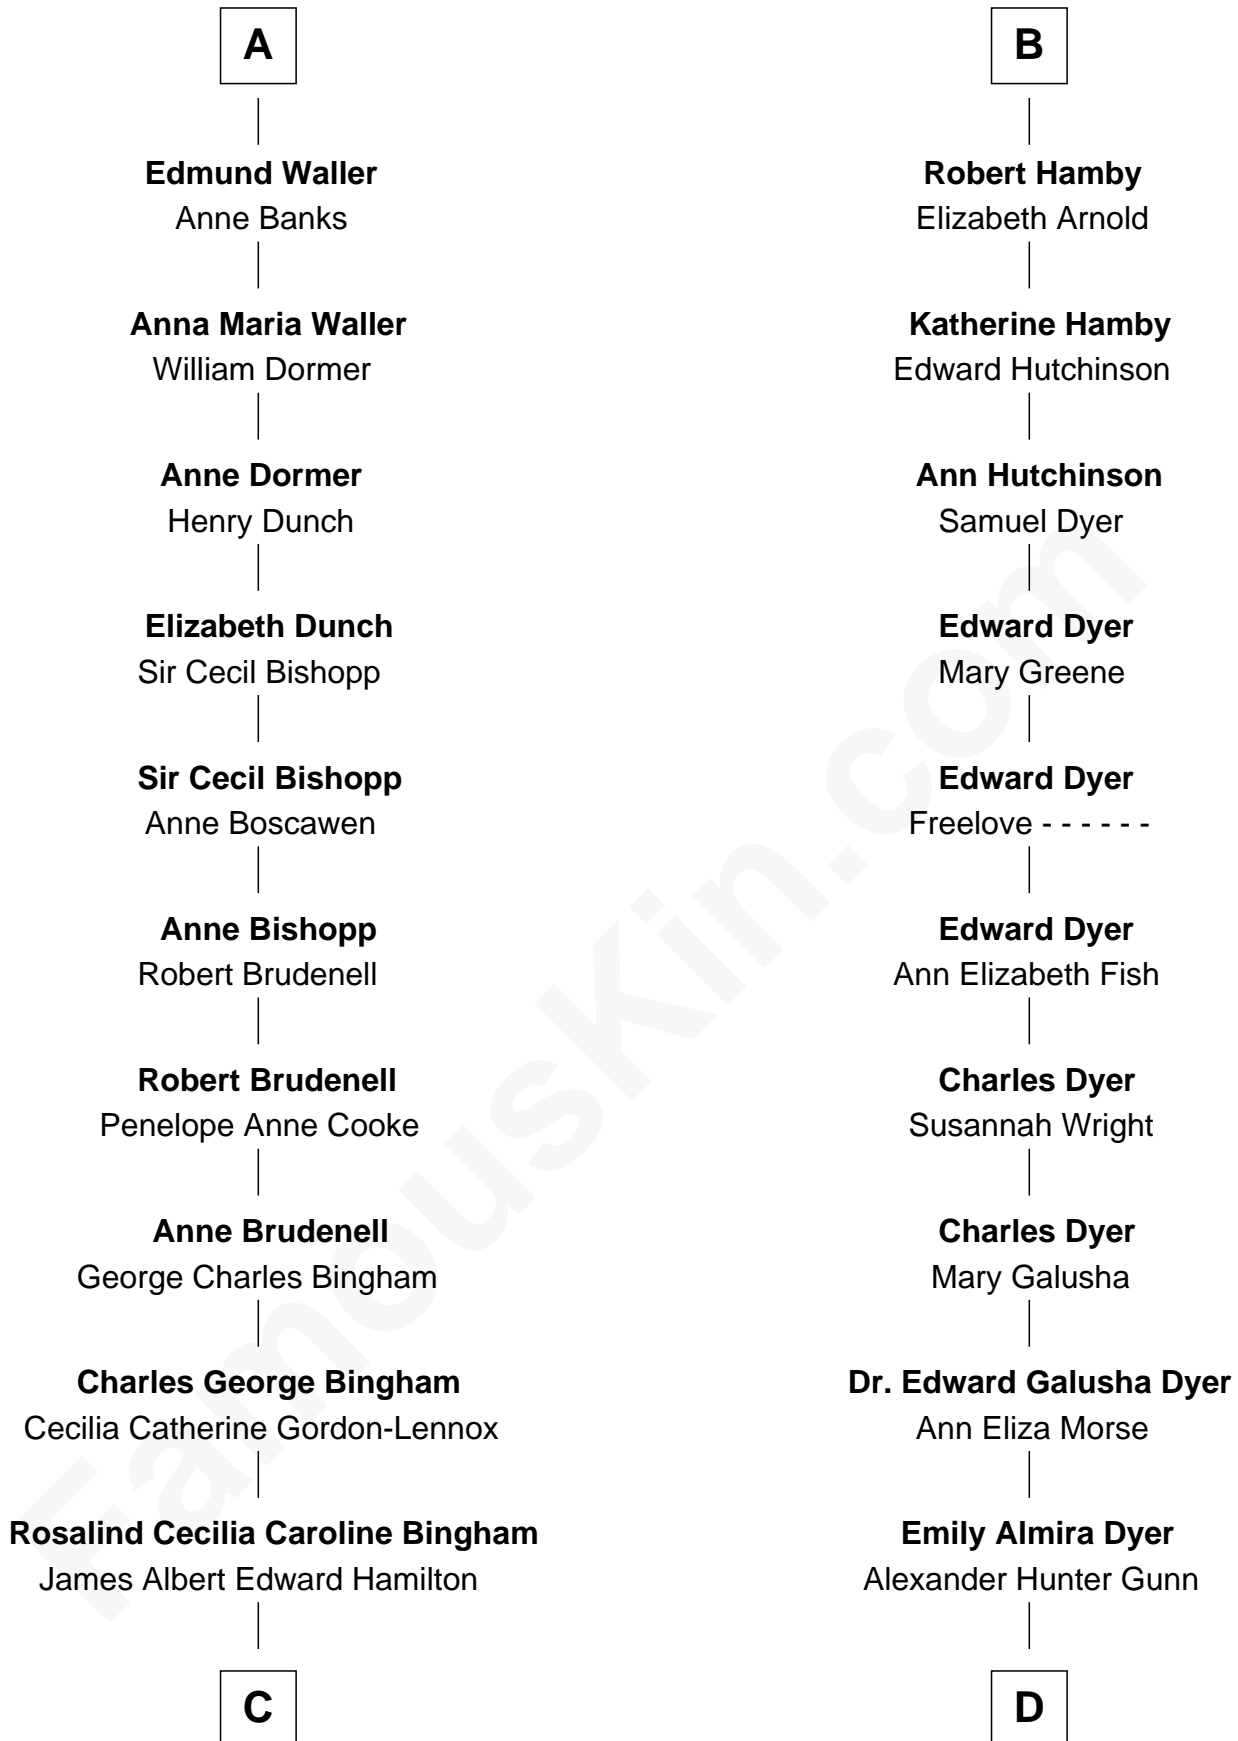

FamousKin.com Relationship Chart of

Prince Harry
Duke of Sussex

20th cousin of

Andrew Shue
TV Actor

Sir Baldwin Freville
Joyce de Botetourte

Sir Baldwin Freville
Maude le Scrope

Elizabeth Freville
Sir Thomas Ferrers

Margery Willoughby
Sir Godfrey Hilton

Elizabeth Hilton
Richard Thimbleby

Anne Thimbleby
John Booth

Eleanor Booth
Edward Hamby

William Hamby
Margaret Blewett

B

C

Cynthia Elinor Beatrix Hamilton

Albert Edward John Spencer

Edward John Spencer

Frances Ruth Burke Roche

Princess Diana Frances Spencer

Charles III, King of the United Kingdom

Prince Harry

Duke of Sussex

D