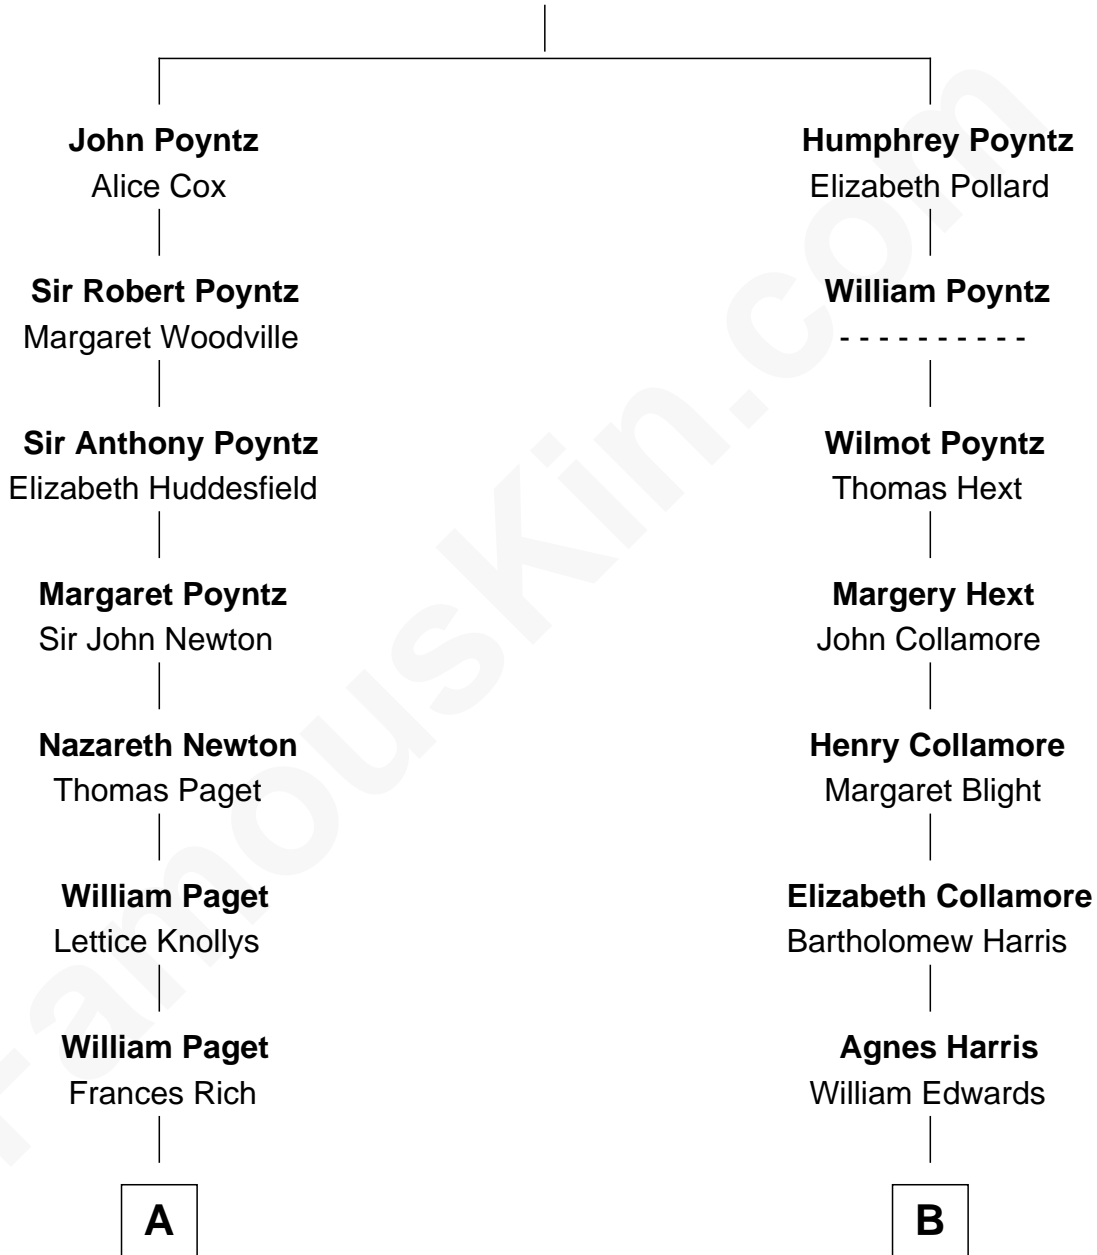

# FamousKin.com Relationship Chart of

**Prince Harry**  
*Duke of Sussex*

17th cousin 1 time removed of

**Andrew Shue**  
*TV Actor*

**Sir Nicholas Poyntz**  
Elizabeth Mill

**C**

**Princess Diana Frances Spencer**  
Charles III, King of the United Kingdom

**Prince Harry**  
*Duke of Sussex*

FamousKin.com