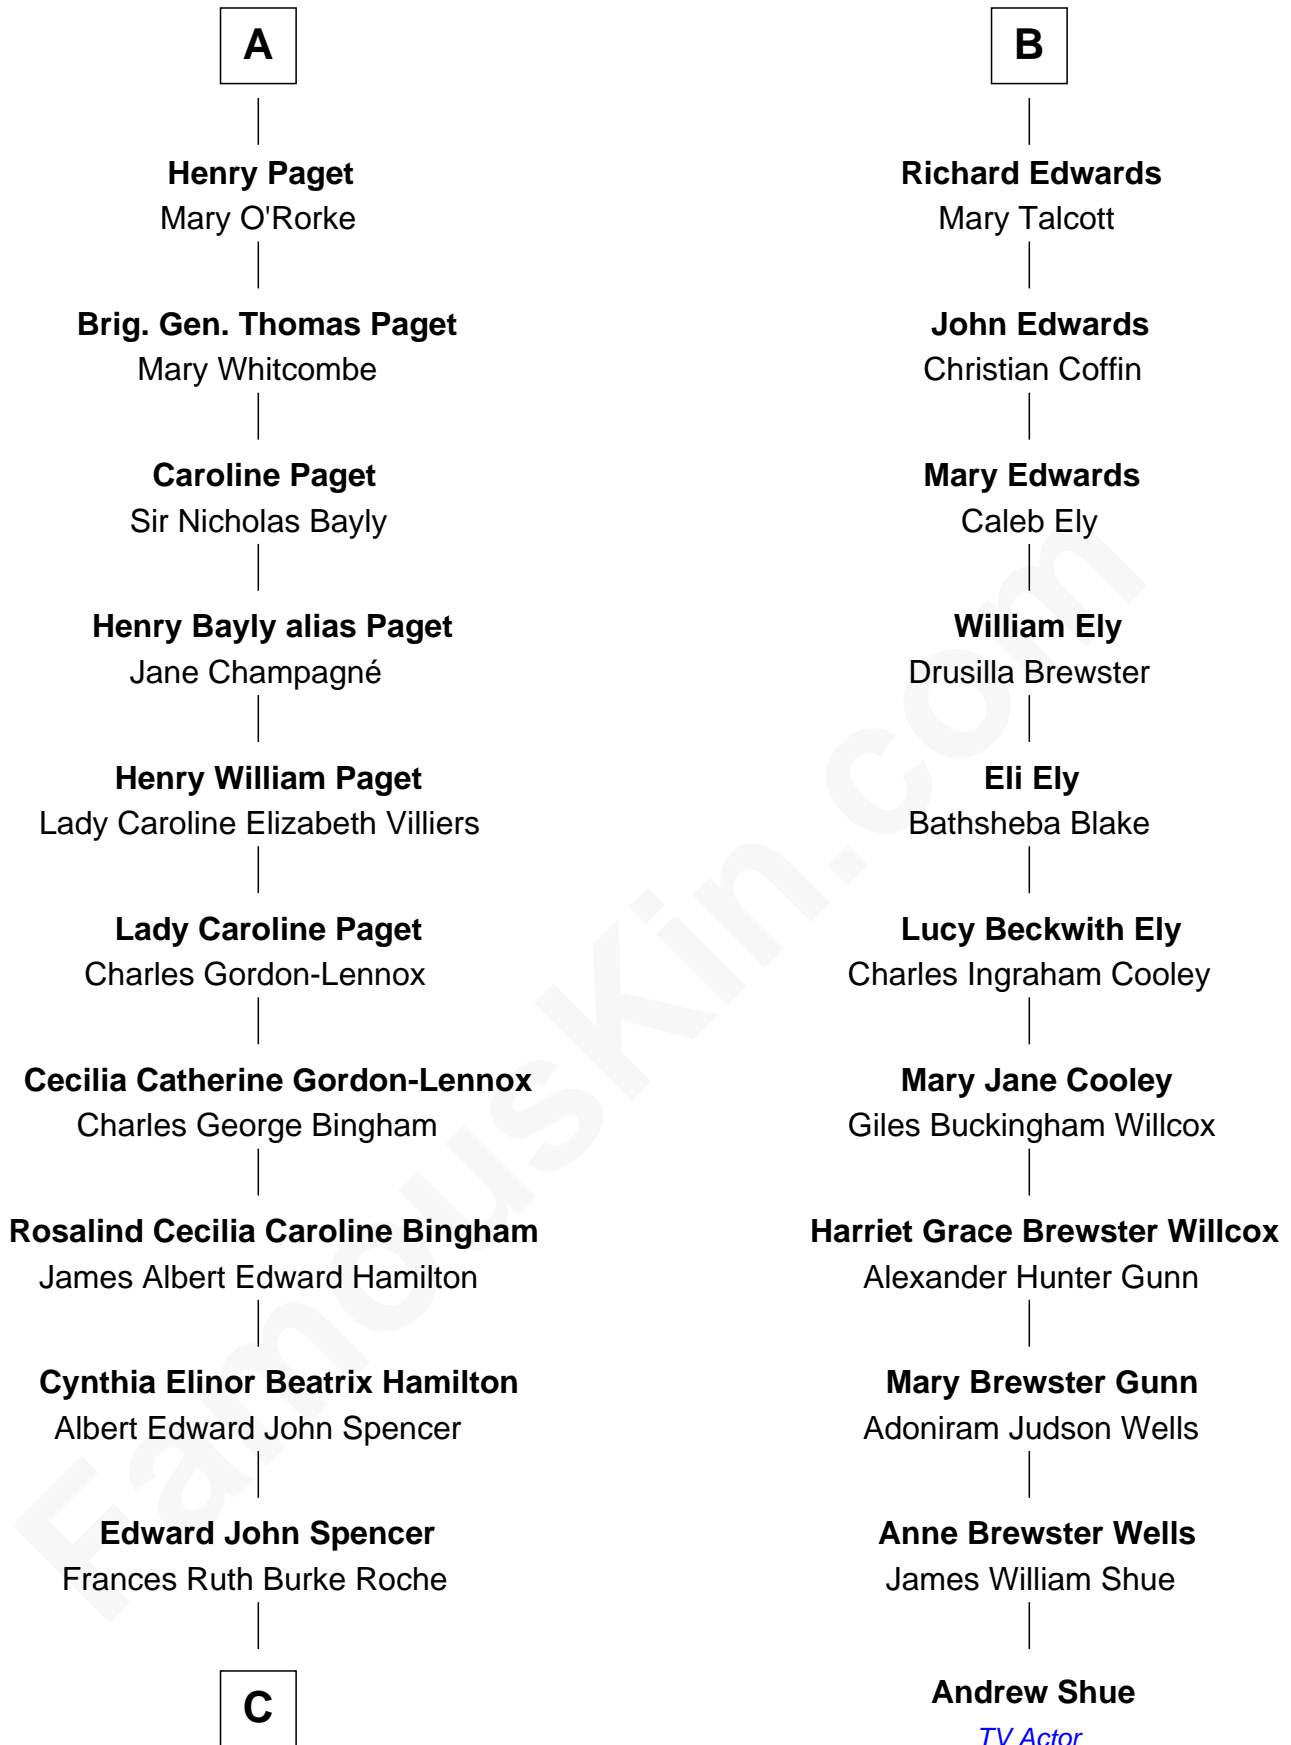

# FamousKin.com Relationship Chart of

**Prince Harry**  
*Duke of Sussex*

17th cousin 1 time removed of

**Andrew Shue**  
*TV Actor*

**Sir Nicholas Poyntz**  
Elizabeth Mill

**C**

**Princess Diana Frances Spencer**  
Charles III, King of the United Kingdom

**Prince Harry**  
*Duke of Sussex*

FamousKin.com