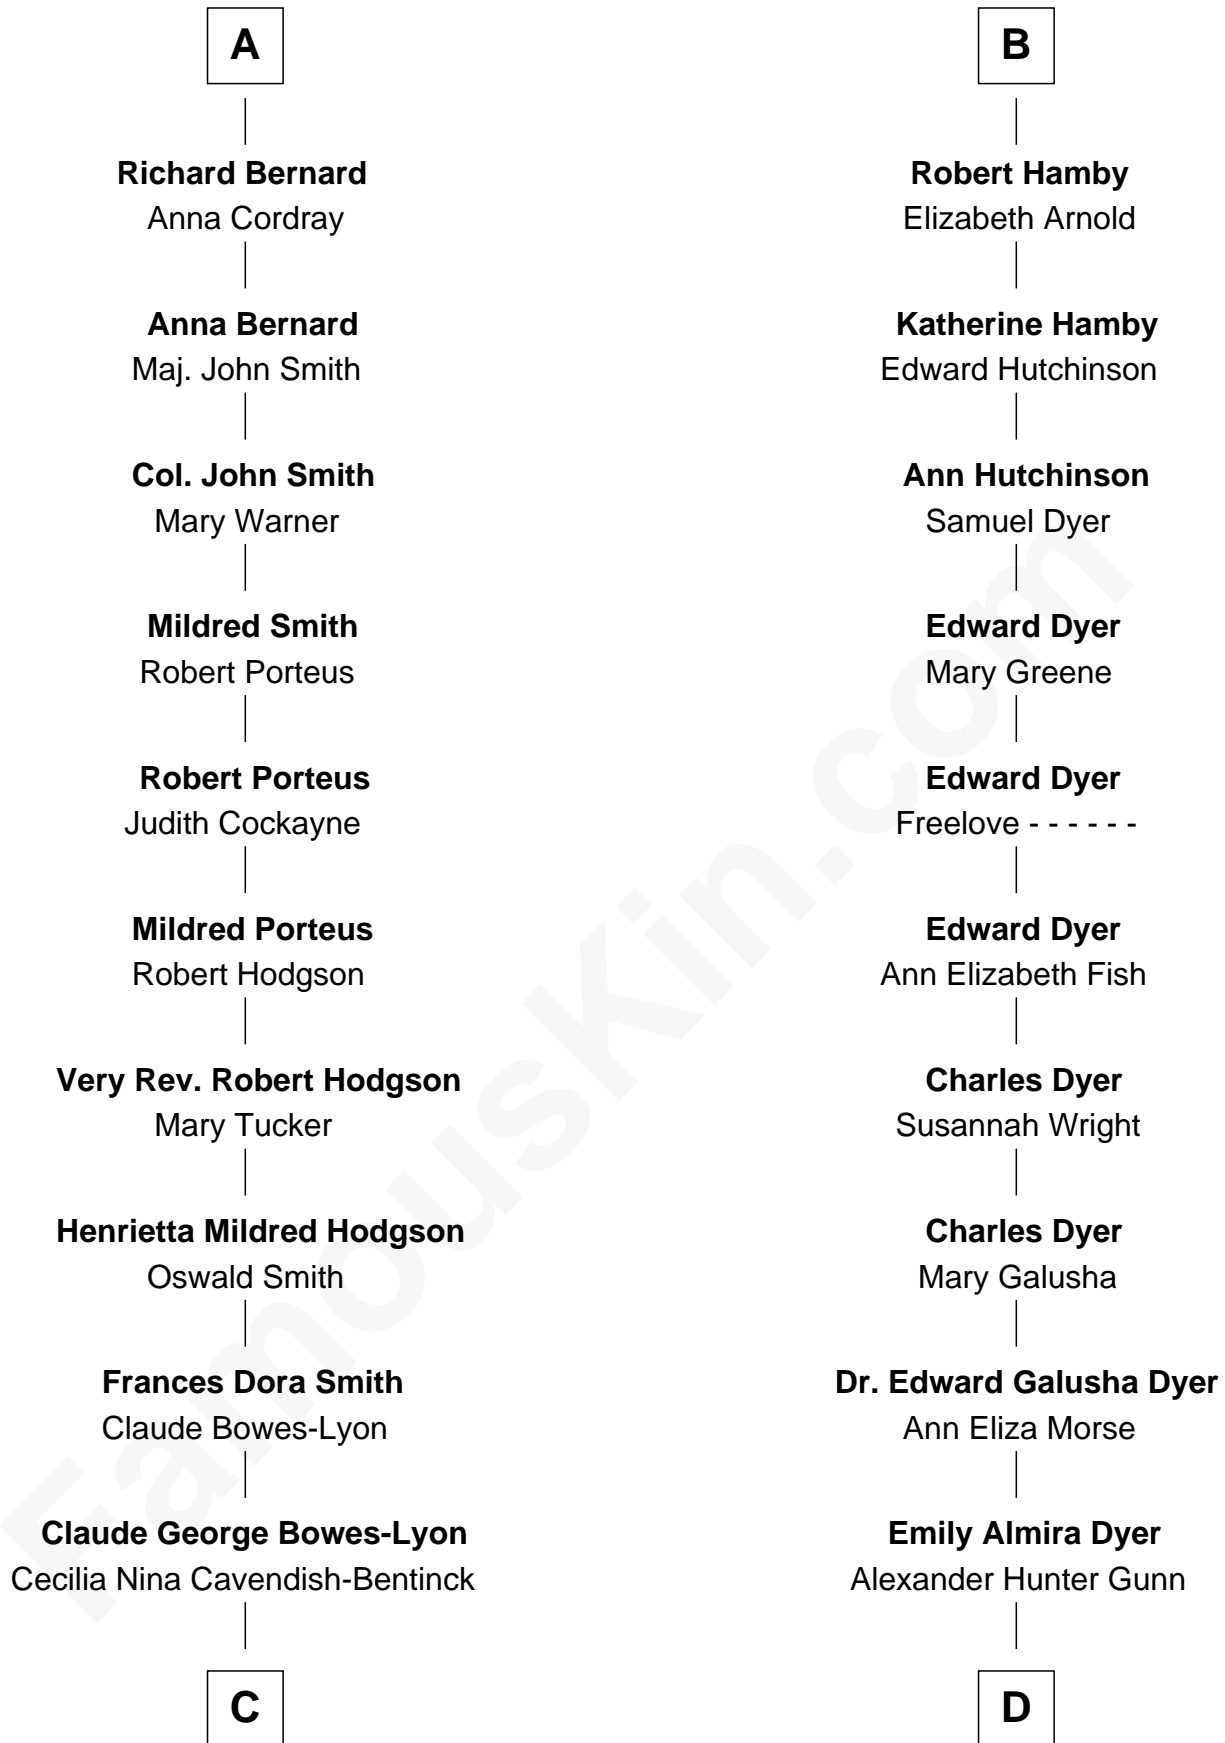

FamousKin.com Relationship Chart of

Prince Harry
Duke of Sussex

20th cousin of

Andrew Shue
TV Actor

Stephen le Scrope
Margery de Welles

John le Scrope
Elizabeth Chaworth

Elizabeth le Scrope
Sir Henry le Scrope

Margery Willoughby
Sir Godfrey Hilton

Elizabeth Hilton
Richard Thimbleby

Anne Thimbleby
John Booth

Eleanor Booth
Edward Hamby

William Hamby
Margaret Blewett

B

C

Elizabeth Bowes-Lyon

George VI, King of the United Kingdom

Elizabeth II, Queen of the United Kingdom

Prince Philip of Edinburgh

Charles III, King of the United Kingdom

Princess Diana Frances Spencer

Prince Harry

Duke of Sussex

D