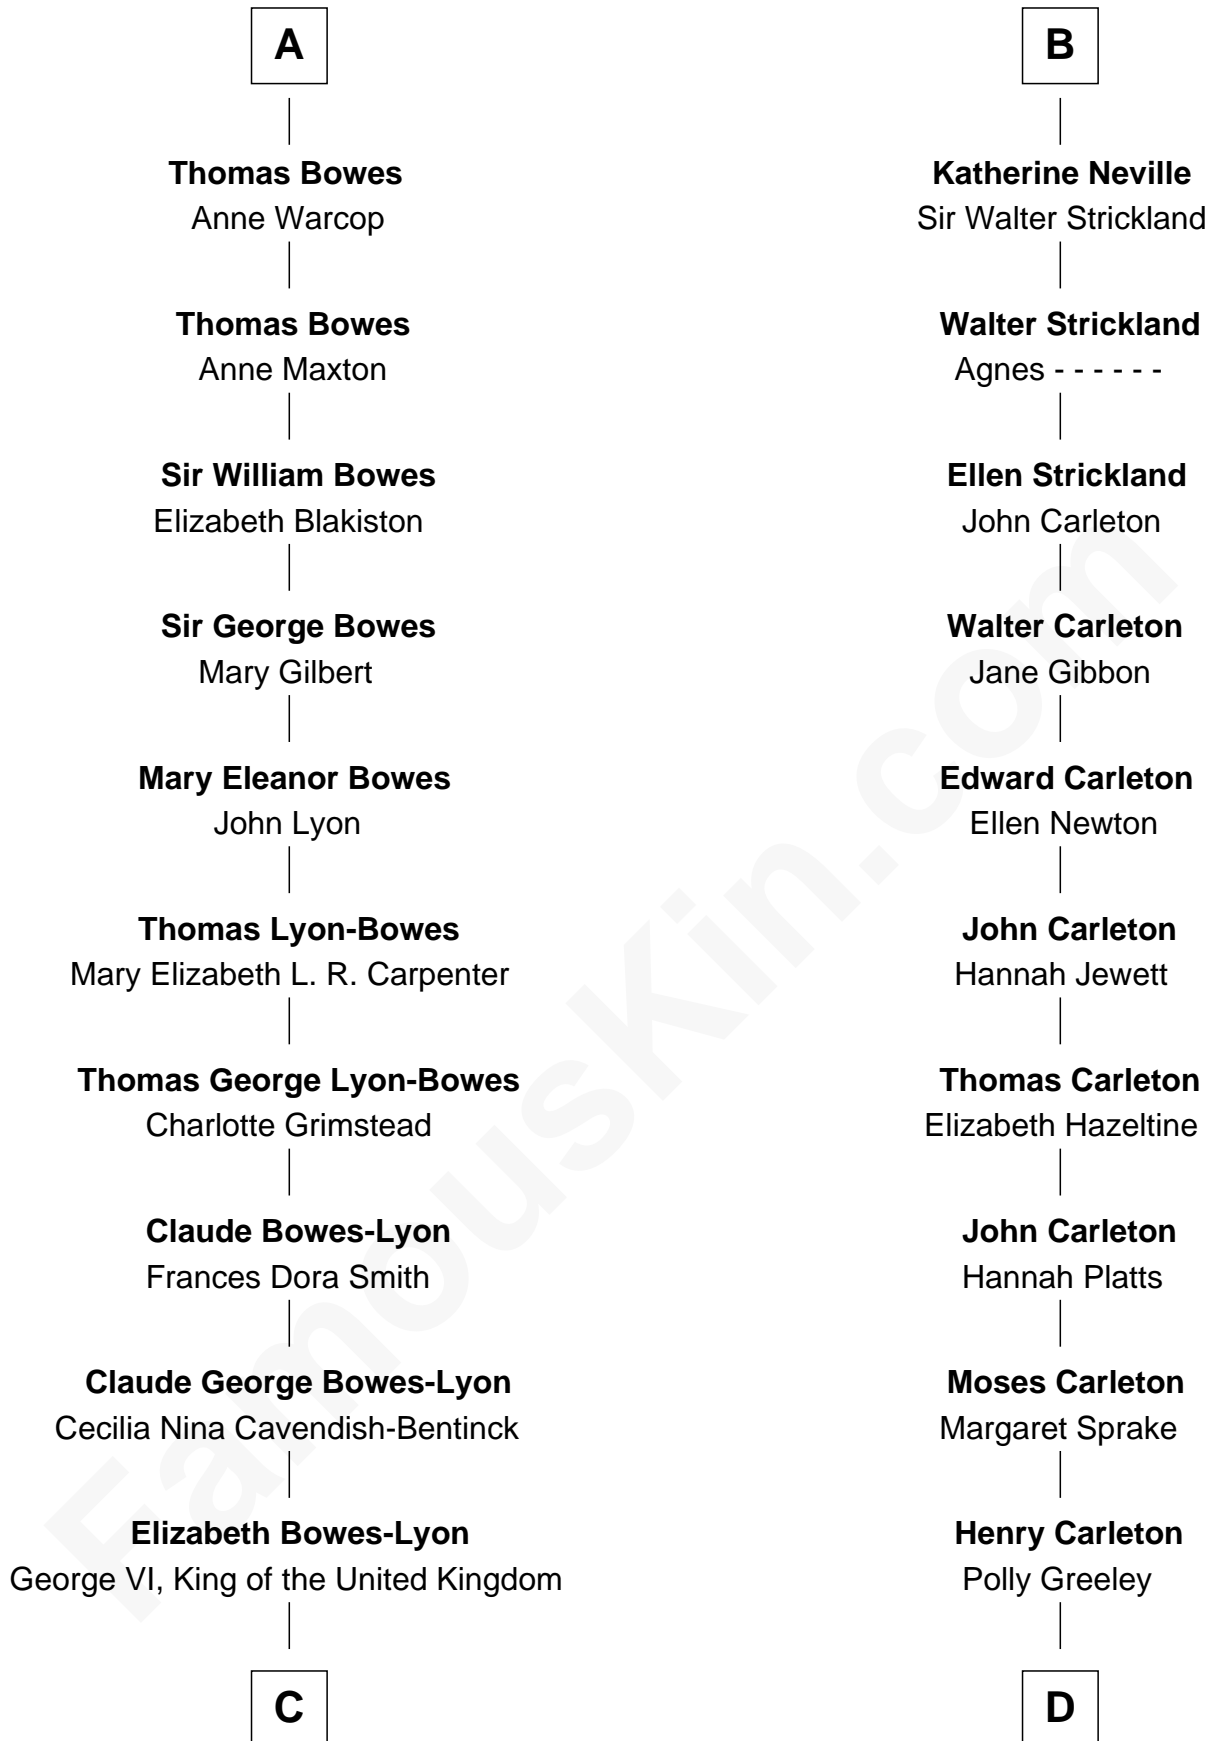

FamousKin.com

Relationship Chart of

Prince Harry

Duke of Sussex

18th cousin 1 time removed of

Charles A. Pillsbury
Co-Founder of C.A. Pillsbury Co.

C

Elizabeth II, Queen of the United Kingdom

Prince Philip of Edinburgh

Charles III, King of the United Kingdom

Princess Diana Frances Spencer

Prince Harry

Duke of Sussex

D

Margaret Sprague Carleton

George Alfred Pillsbury