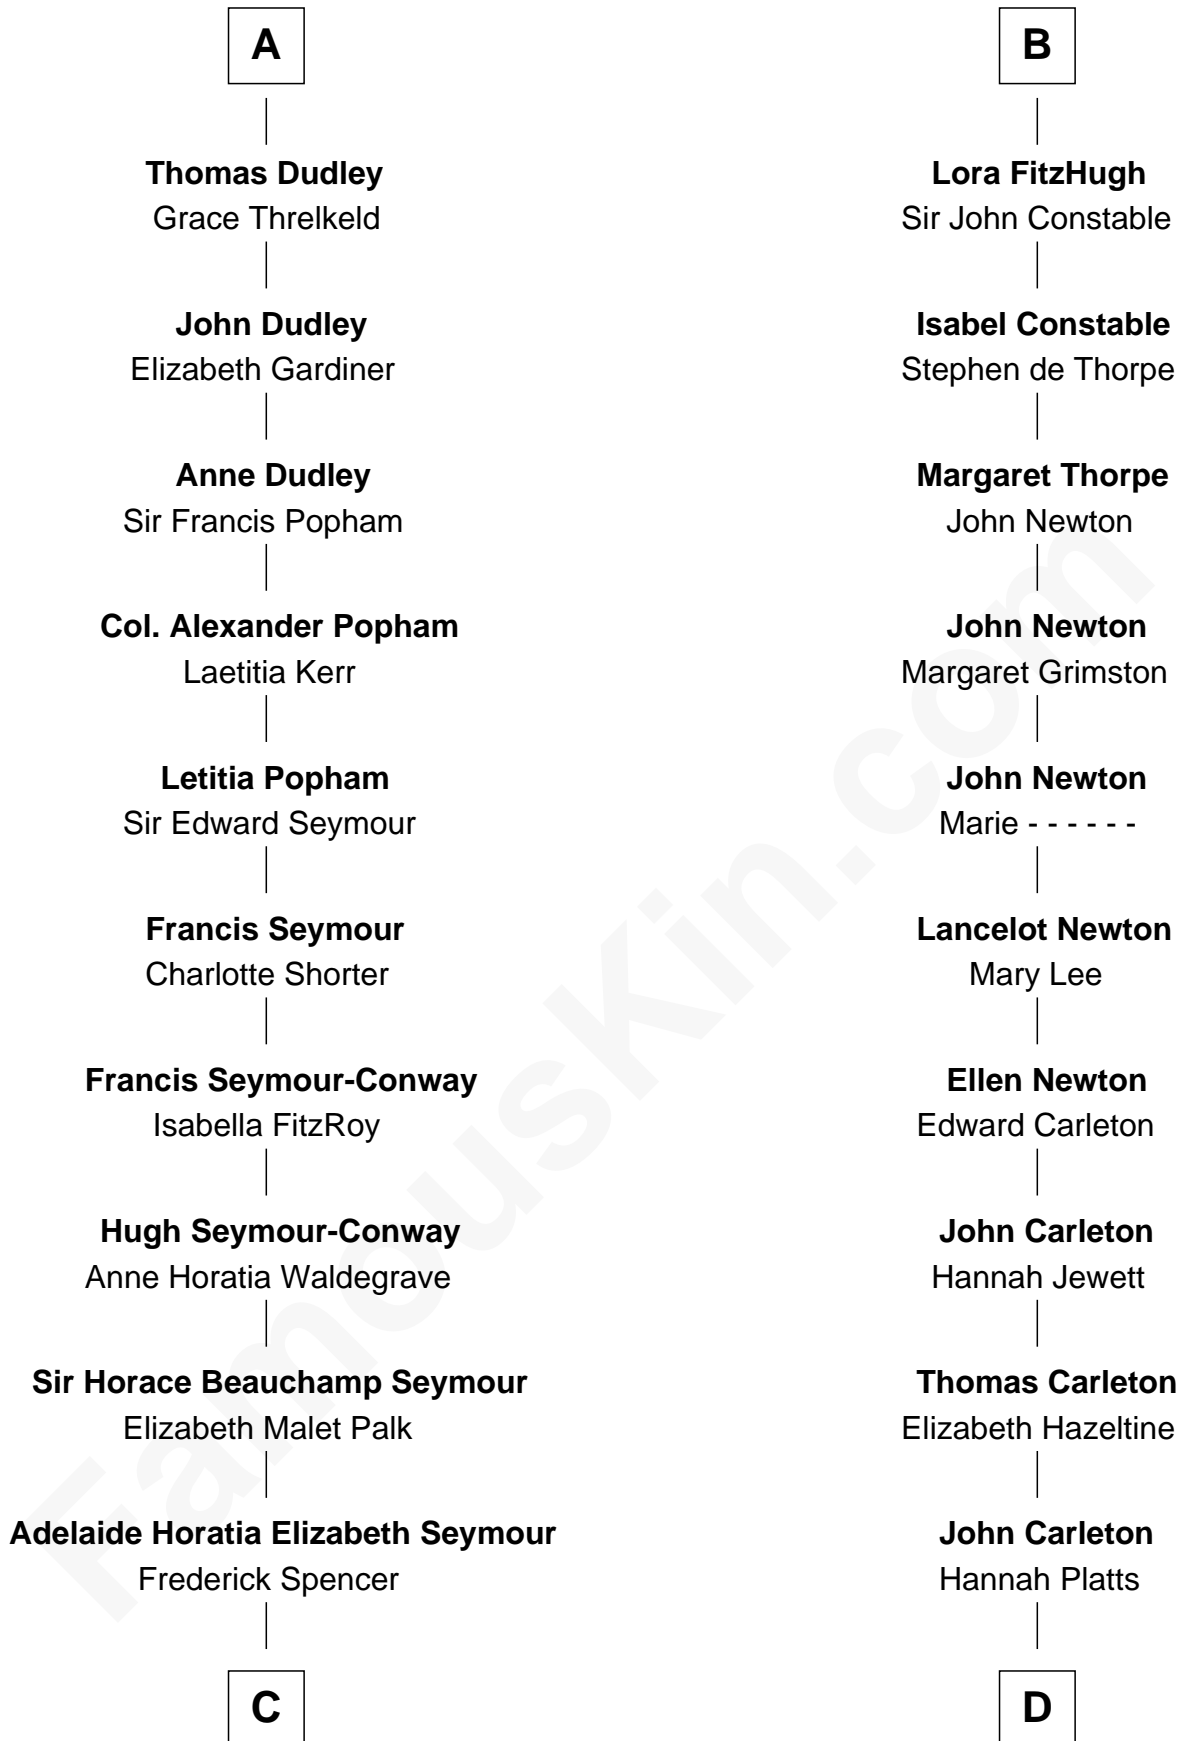

FamousKin.com Relationship Chart of

Prince Harry
Duke of Sussex

20th cousin 1 time removed of

Charles A. Pillsbury
Co-Founder of C.A. Pillsbury Co.

Sir Richard FitzRoy
Rose de Dover

Isabel de Dover
Sir Maurice de Berkeley

Sir Thomas de Berkeley
Joan de Ferrers

Sir Maurice de Berkeley
Eve la Zouche

Thomas de Berkeley
Katherine de Clyvedon

Sir John Berkeley
Elizabeth Betteshorne

Elizabeth Berkeley
Sir John Sutton

Sir Edmund Sutton
Matilda Clifford

A

Lora de Dover
Sir William Marmion

Sir John Marmion
Isabel - - - - -

Sir John Marmion
Maud de Furnival

Avice Marmion
Sir John Grey

Sir Robert Grey
Lora de St. Quintin

Elizabeth Grey
Henry FitzHugh

Sir William FitzHugh
Margery Willoughby

B

C

Charles Robert Spencer

Margaret Baring

Albert Edward John Spencer

Cynthia Elinor Beatrix Hamilton

Edward John Spencer

Frances Ruth Burke Roche