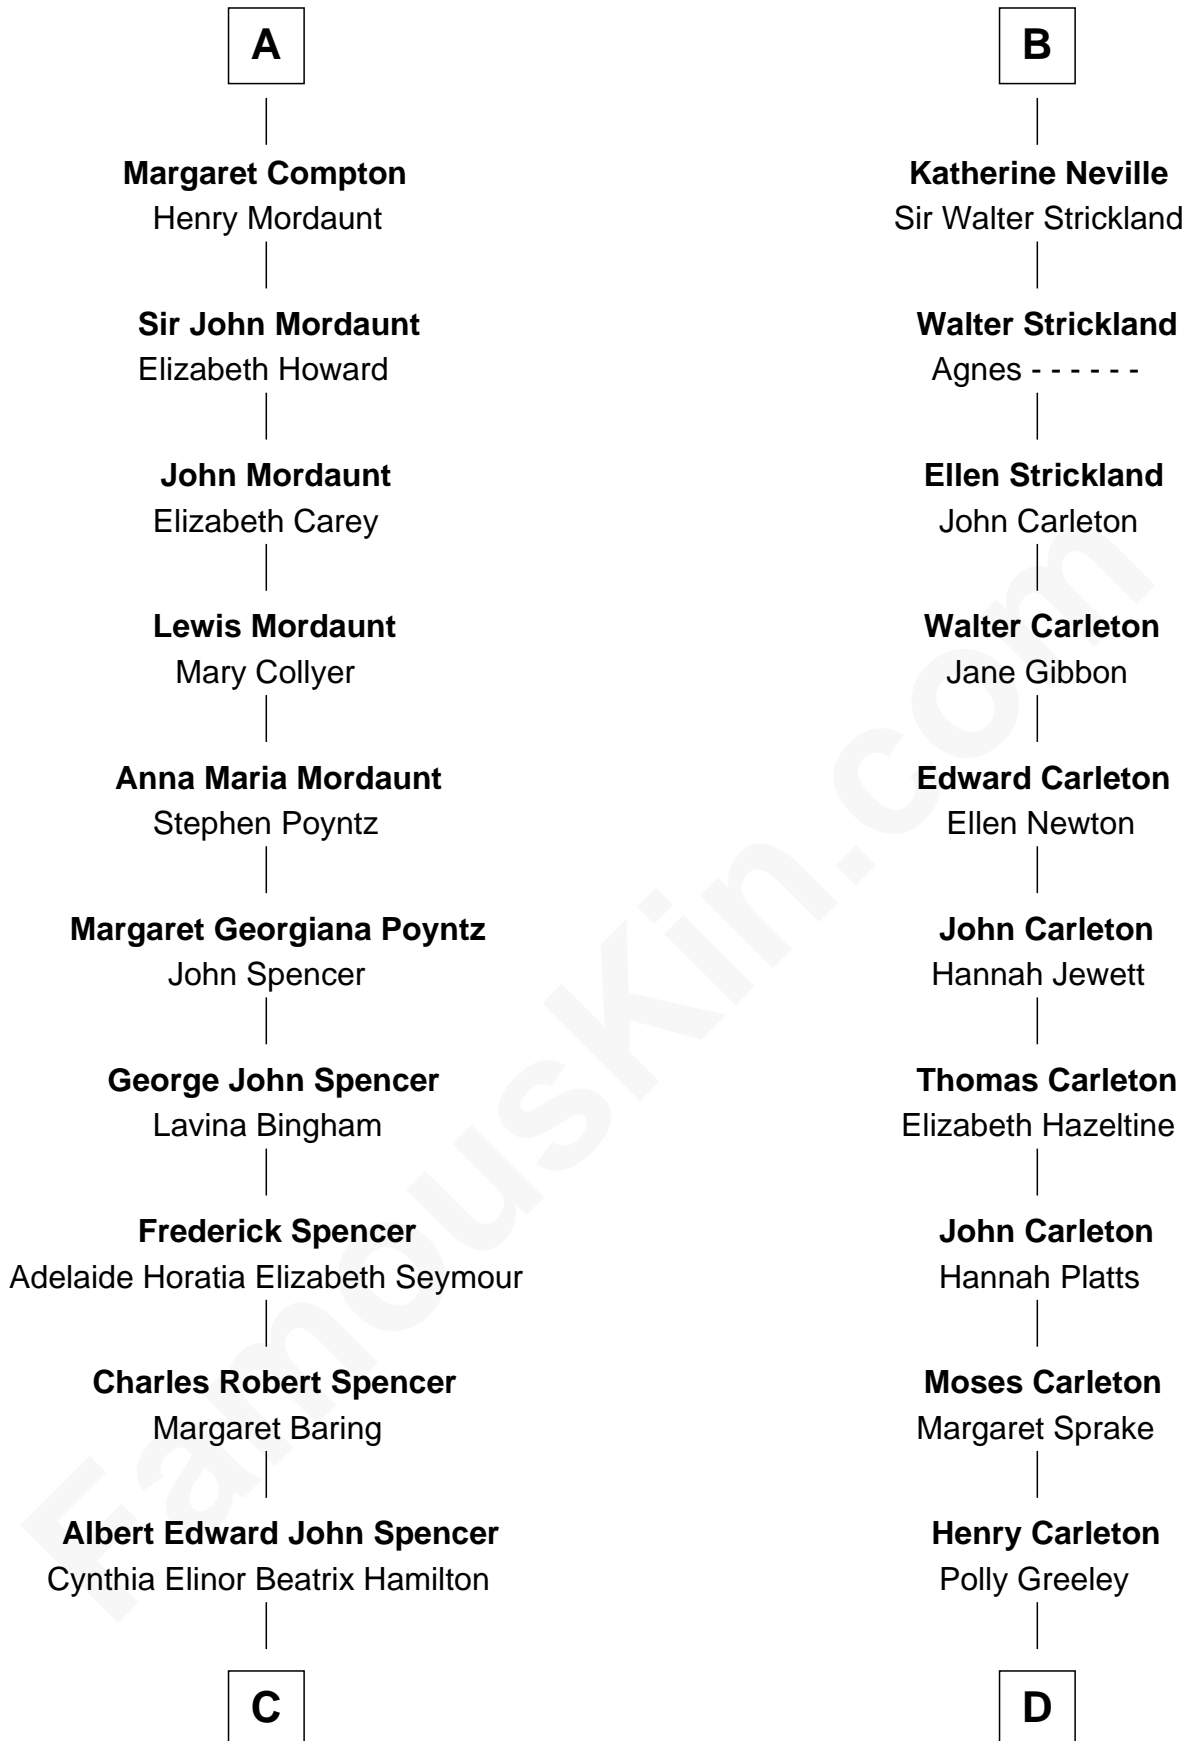

FamousKin.com

Relationship Chart of

Prince Harry

Duke of Sussex

18th cousin 1 time removed of

Charles A. Pillsbury
Co-Founder of C.A. Pillsbury Co.

Edward III, King of England
 Philippa of Hainault

C

Edward John Spencer
Frances Ruth Burke Roche

Princess Diana Frances Spencer
Charles III, King of the United Kingdom

Prince Harry
Duke of Sussex

D

Margaret Sprague Carleton
George Alfred Pillsbury

Charles A. Pillsbury
Co-Founder of C.A. Pillsbury Co.