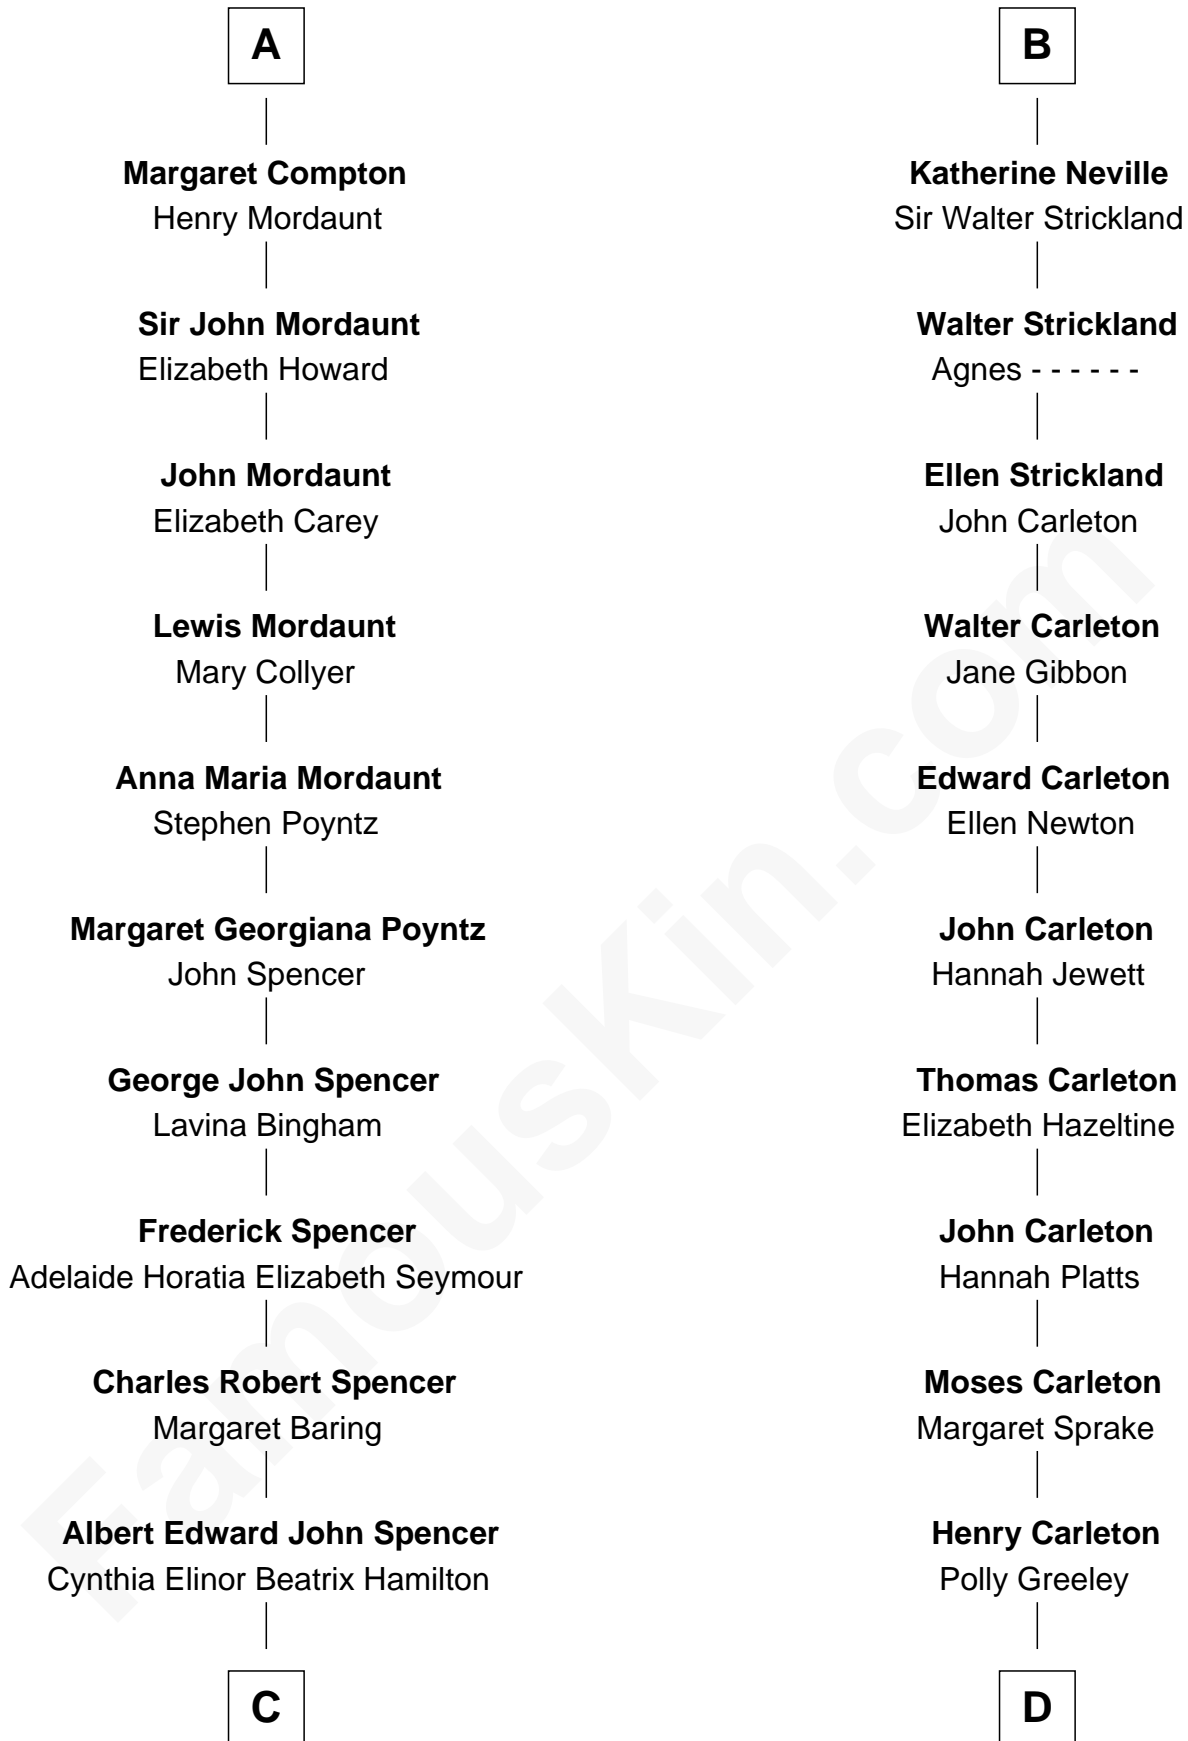

FamousKin.com Relationship Chart of

Prince Harry
Duke of Sussex

18th cousin 1 time removed of

Charles A. Pillsbury
Co-Founder of C.A. Pillsbury Co.

Sir Paon de Roet

C

Edward John Spencer
Frances Ruth Burke Roche

Princess Diana Frances Spencer
Charles III, King of the United Kingdom

Prince Harry
Duke of Sussex

D

Margaret Sprague Carleton
George Alfred Pillsbury

Charles A. Pillsbury
Co-Founder of C.A. Pillsbury Co.