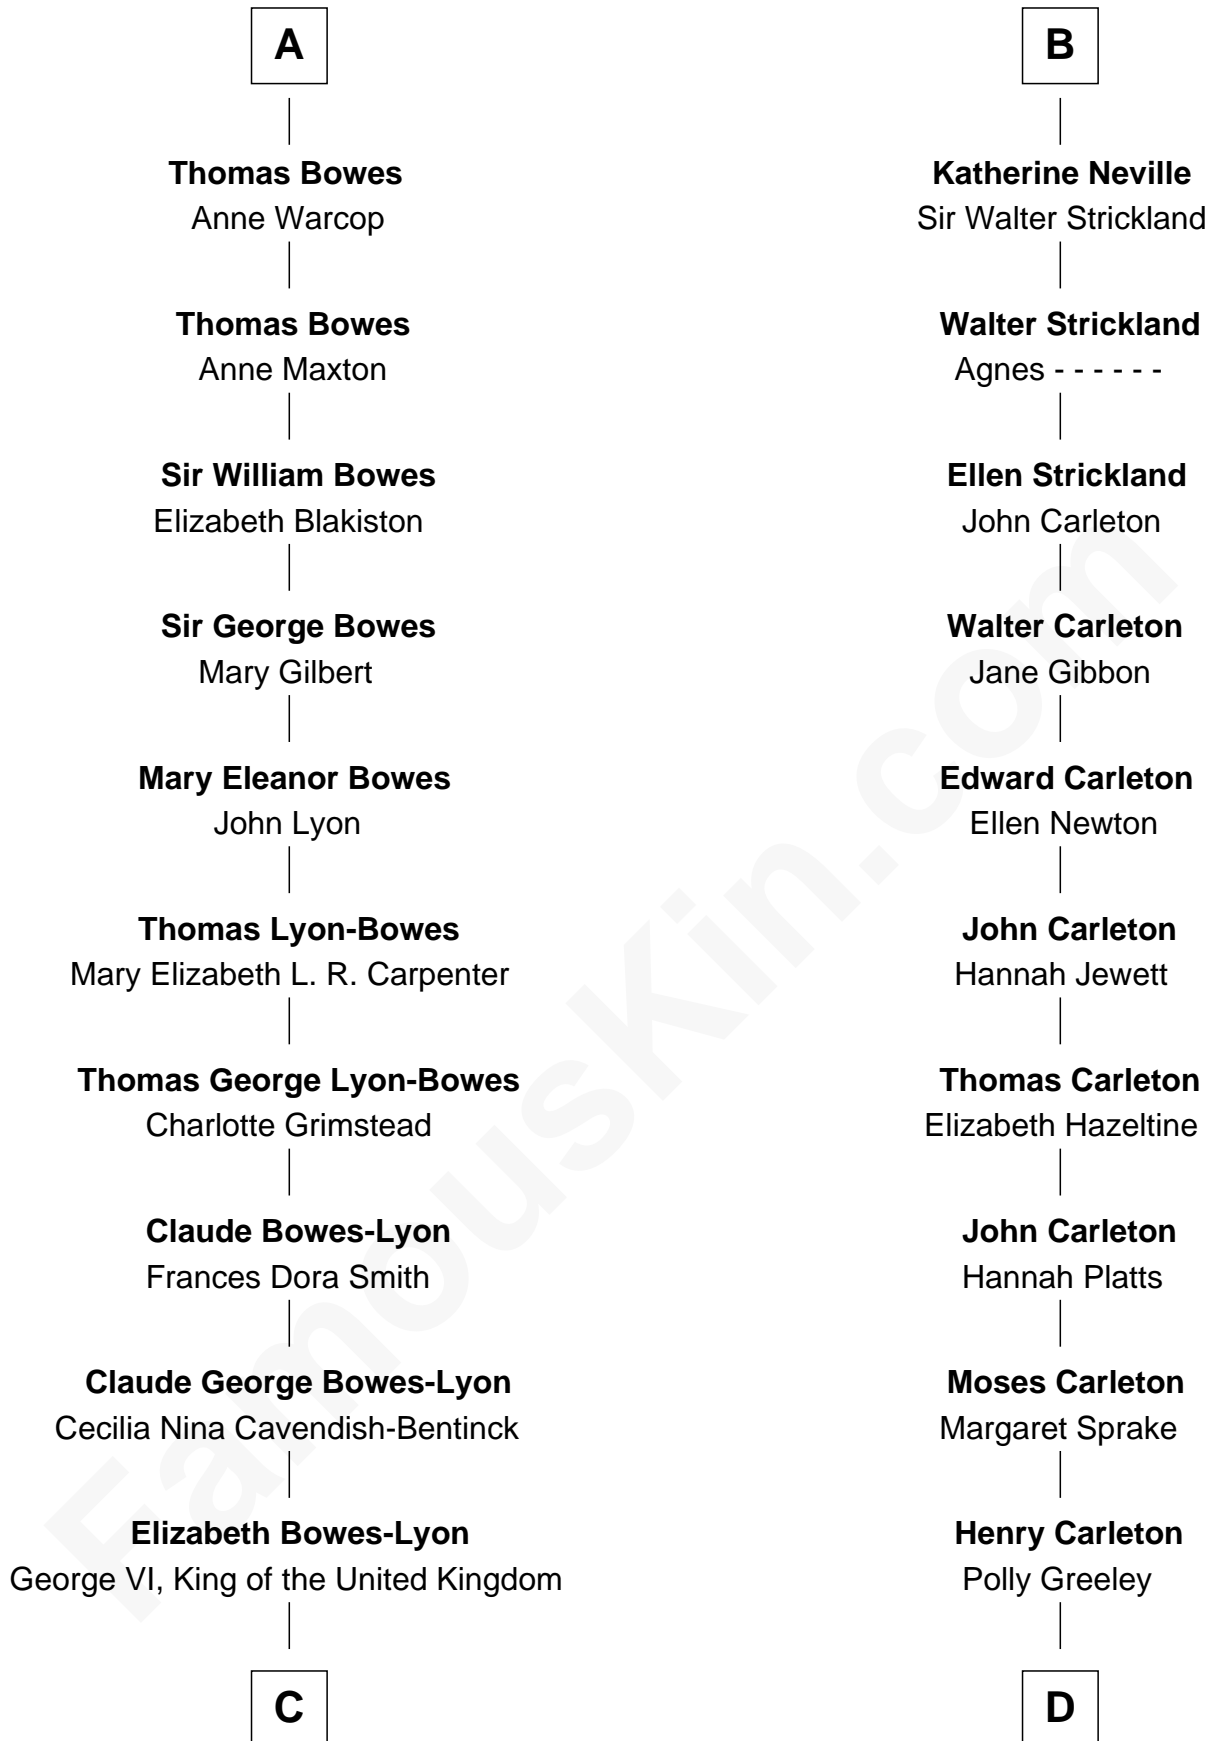

FamousKin.com Relationship Chart of

Prince Harry

Duke of Sussex

18th cousin 1 time removed of

Charles A. Pillsbury

Co-Founder of C.A. Pillsbury Co.

C

Elizabeth II, Queen of the United Kingdom

Prince Philip of Edinburgh

Charles III, King of the United Kingdom

Princess Diana Frances Spencer

Prince Harry

Duke of Sussex

D

Margaret Sprague Carleton

George Alfred Pillsbury