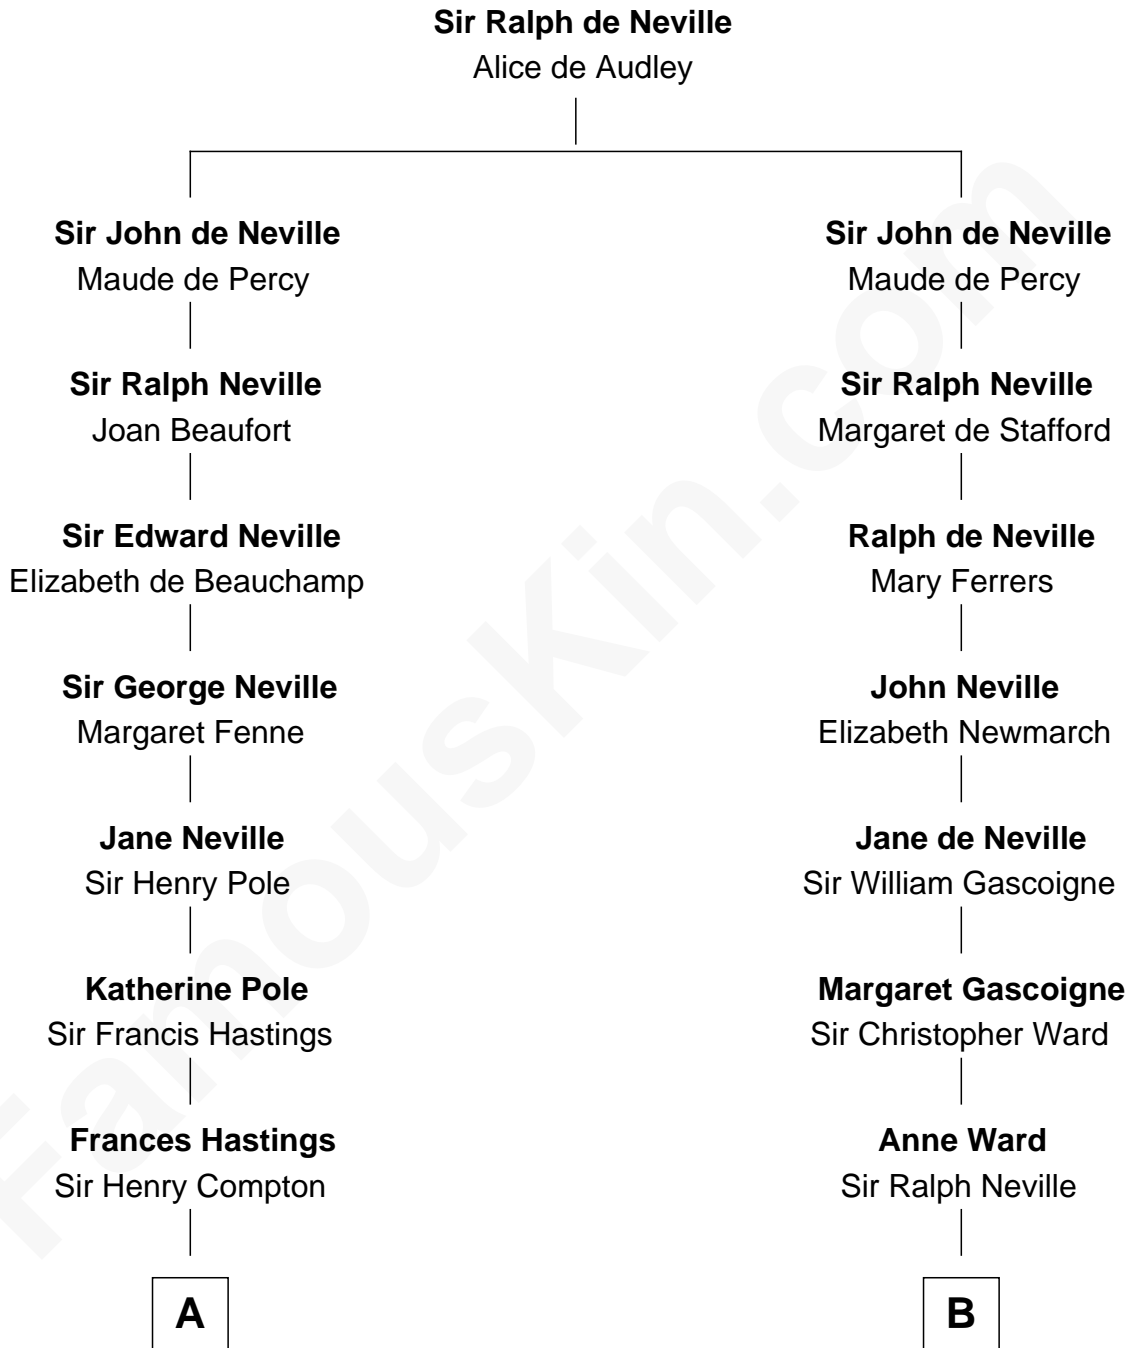

FamousKin.com Relationship Chart of

Prince Harry
Duke of Sussex

18th cousin 1 time removed of

Charles A. Pillsbury
Co-Founder of C.A. Pillsbury Co.

C

Edward John Spencer
Frances Ruth Burke Roche

Princess Diana Frances Spencer
Charles III, King of the United Kingdom

Prince Harry
Duke of Sussex

D

Margaret Sprague Carleton
George Alfred Pillsbury

Charles A. Pillsbury
Co-Founder of C.A. Pillsbury Co.

FamousKin.com