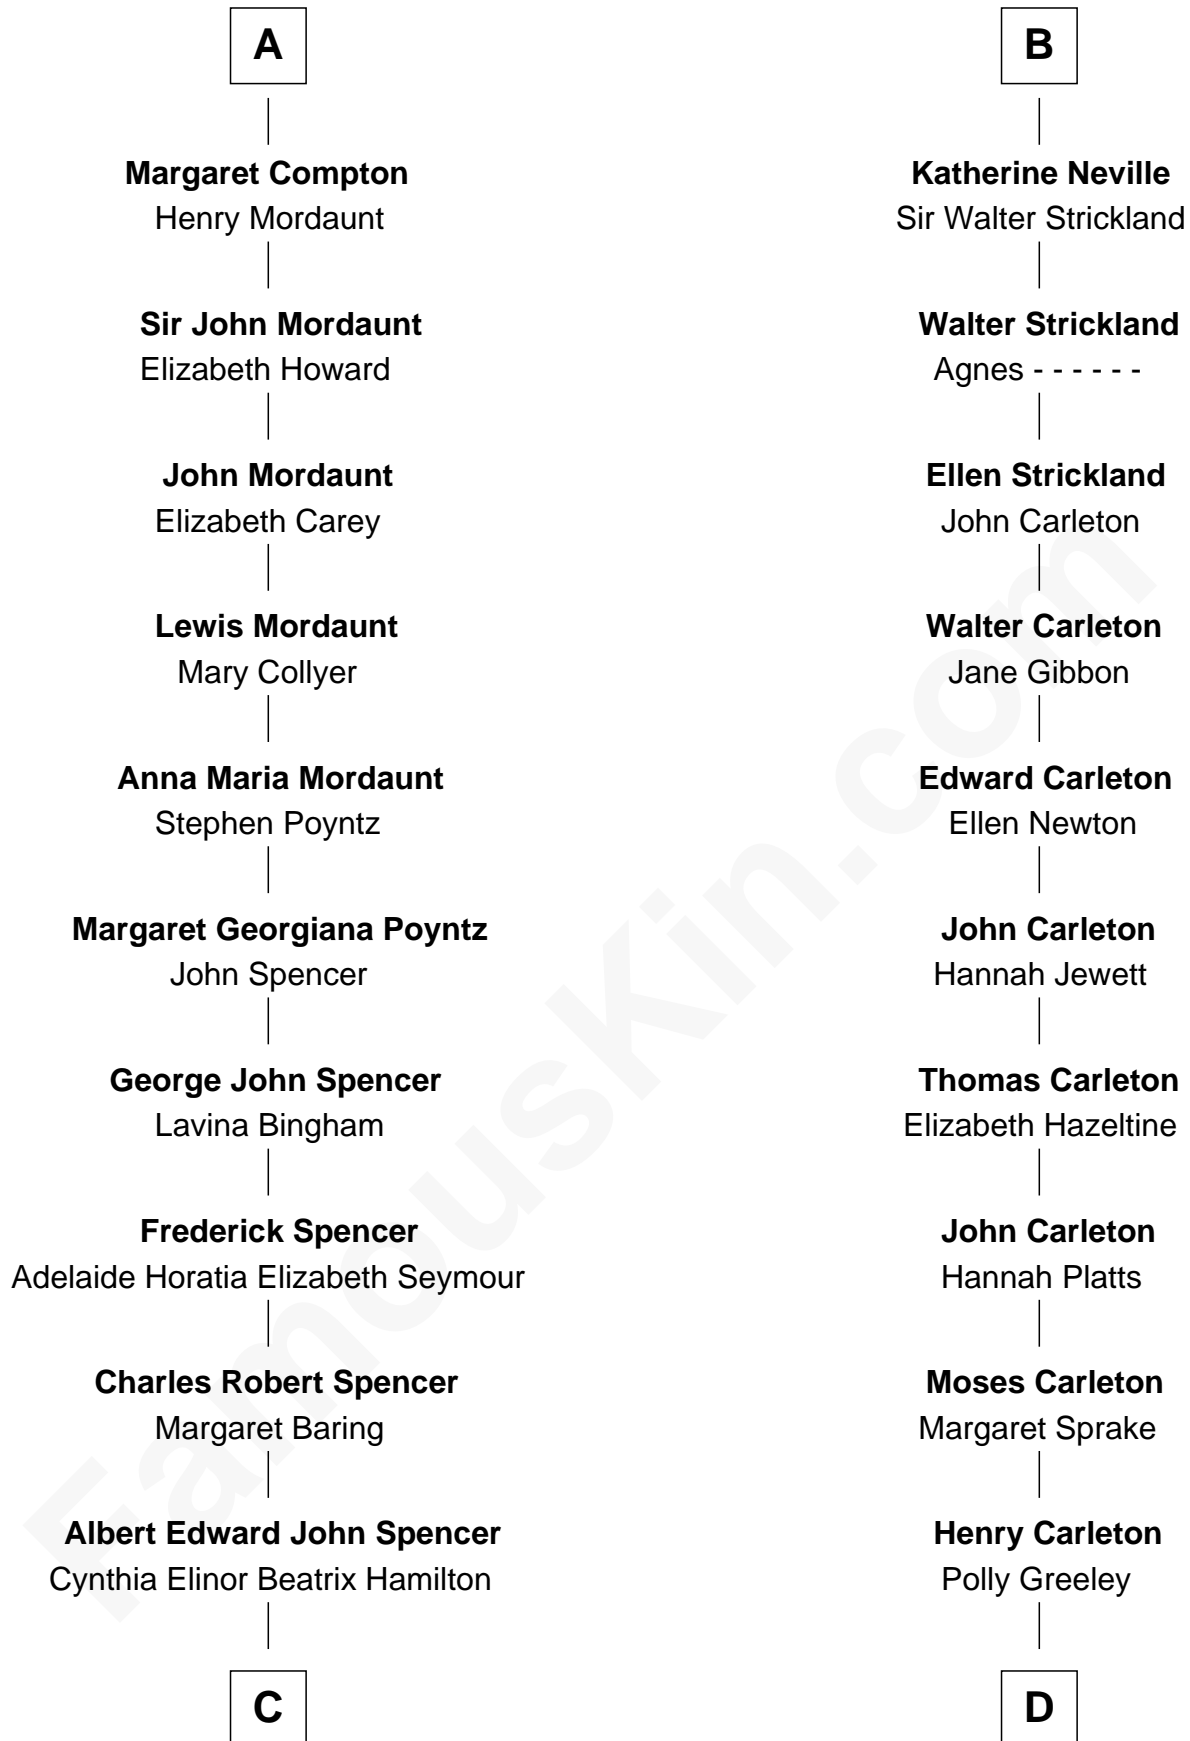

FamousKin.com Relationship Chart of

Prince Harry
Duke of Sussex

18th cousin 1 time removed of

Charles A. Pillsbury
Co-Founder of C.A. Pillsbury Co.

C

Edward John Spencer
Frances Ruth Burke Roche

Princess Diana Frances Spencer
Charles III, King of the United Kingdom