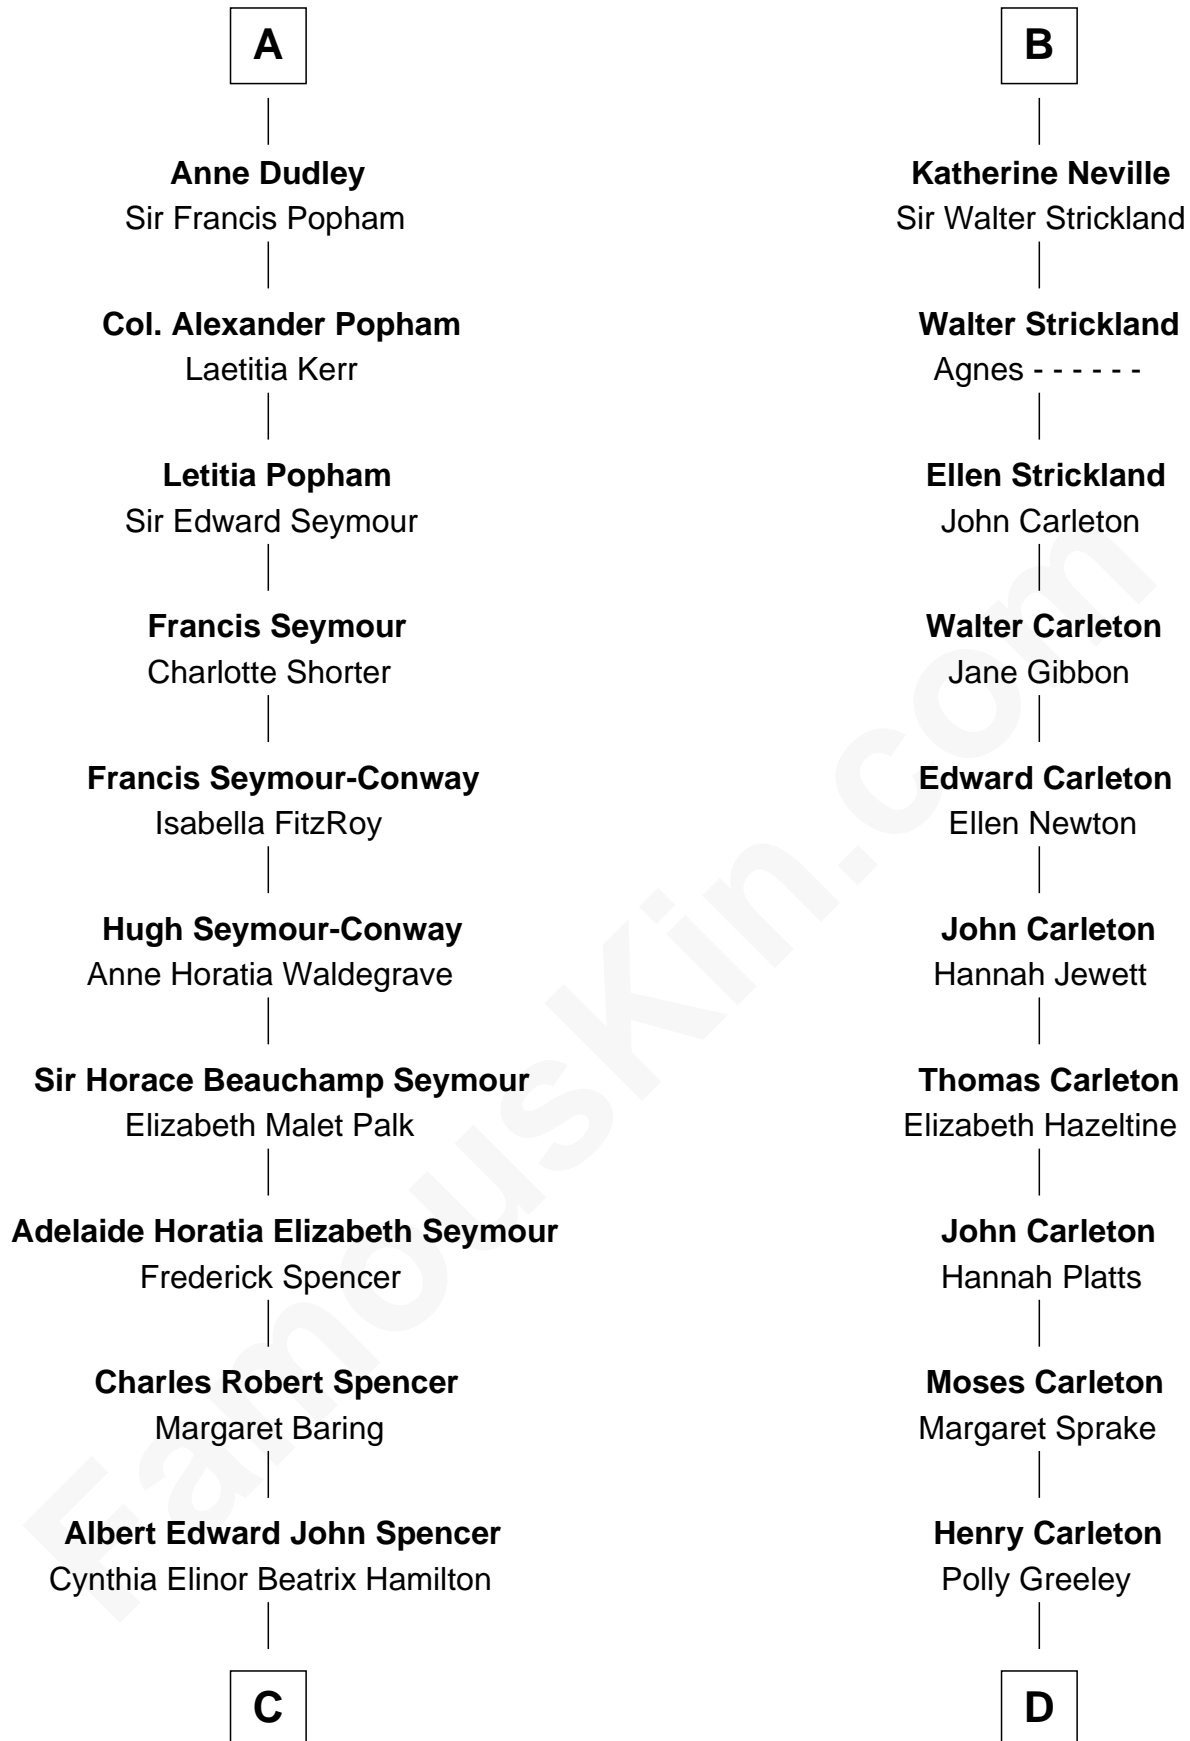

FamousKin.com Relationship Chart of

Prince Harry

Duke of Sussex

18th cousin 1 time removed of

Charles A. Pillsbury

Co-Founder of C.A. Pillsbury Co.

Ralph de Stafford

Margaret de Audley

Sir Ralph Neville

Ralph de Neville

Mary Ferrers

John Neville

Elizabeth Newmarch

Jane de Neville

Sir William Gascoigne

Margaret Gascoigne

Sir Christopher Ward

Anne Ward

Sir Ralph Neville

B

C

Edward John Spencer
Frances Ruth Burke Roche

Princess Diana Frances Spencer
Charles III, King of the United Kingdom

Prince Harry
Duke of Sussex