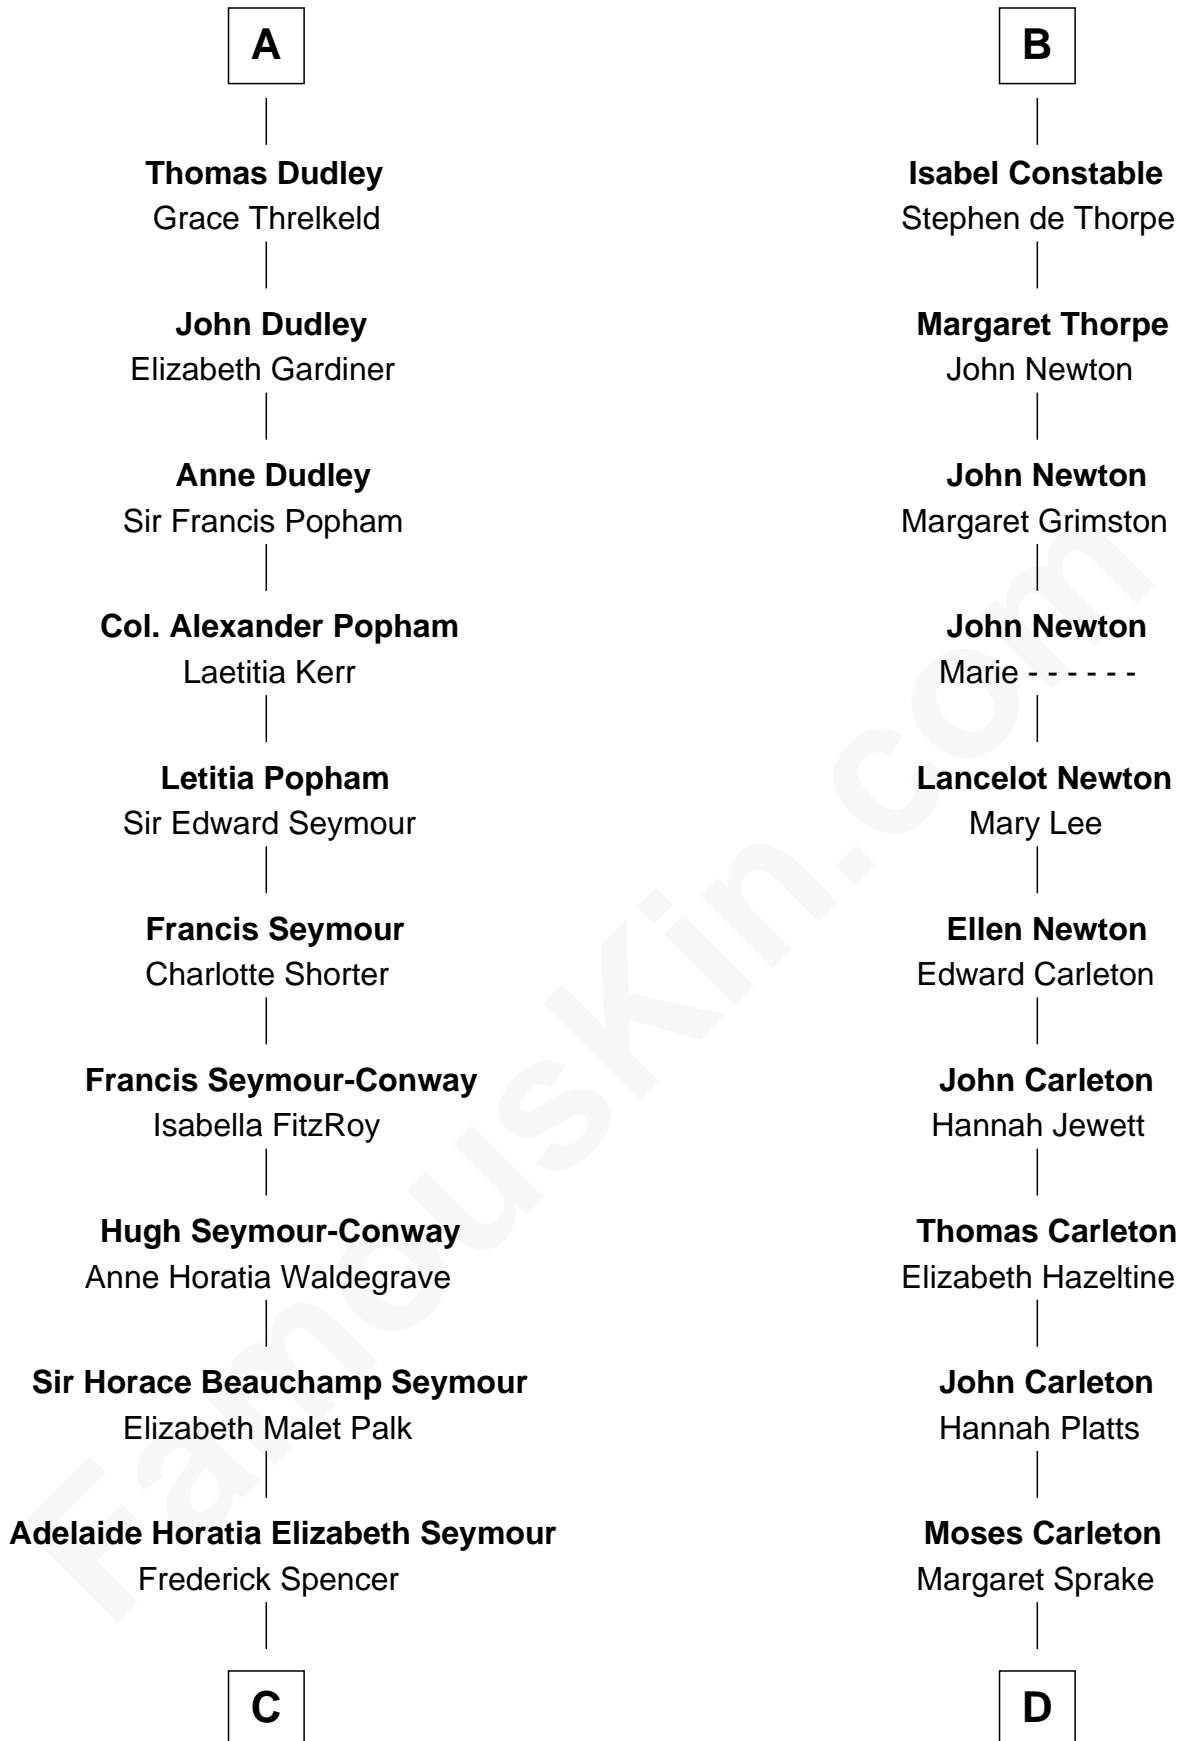

FamousKin.com
Relationship Chart of
Prince Harry
Duke of Sussex

19th cousin 2 times removed of

Charles A. Pillsbury
Co-Founder of C.A. Pillsbury Co.

C

Charles Robert Spencer

Margaret Baring

Albert Edward John Spencer

Cynthia Elinor Beatrix Hamilton

Edward John Spencer

Frances Ruth Burke Roche

Princess Diana Frances Spencer

Charles III, King of the United Kingdom

Prince Harry

Duke of Sussex

D