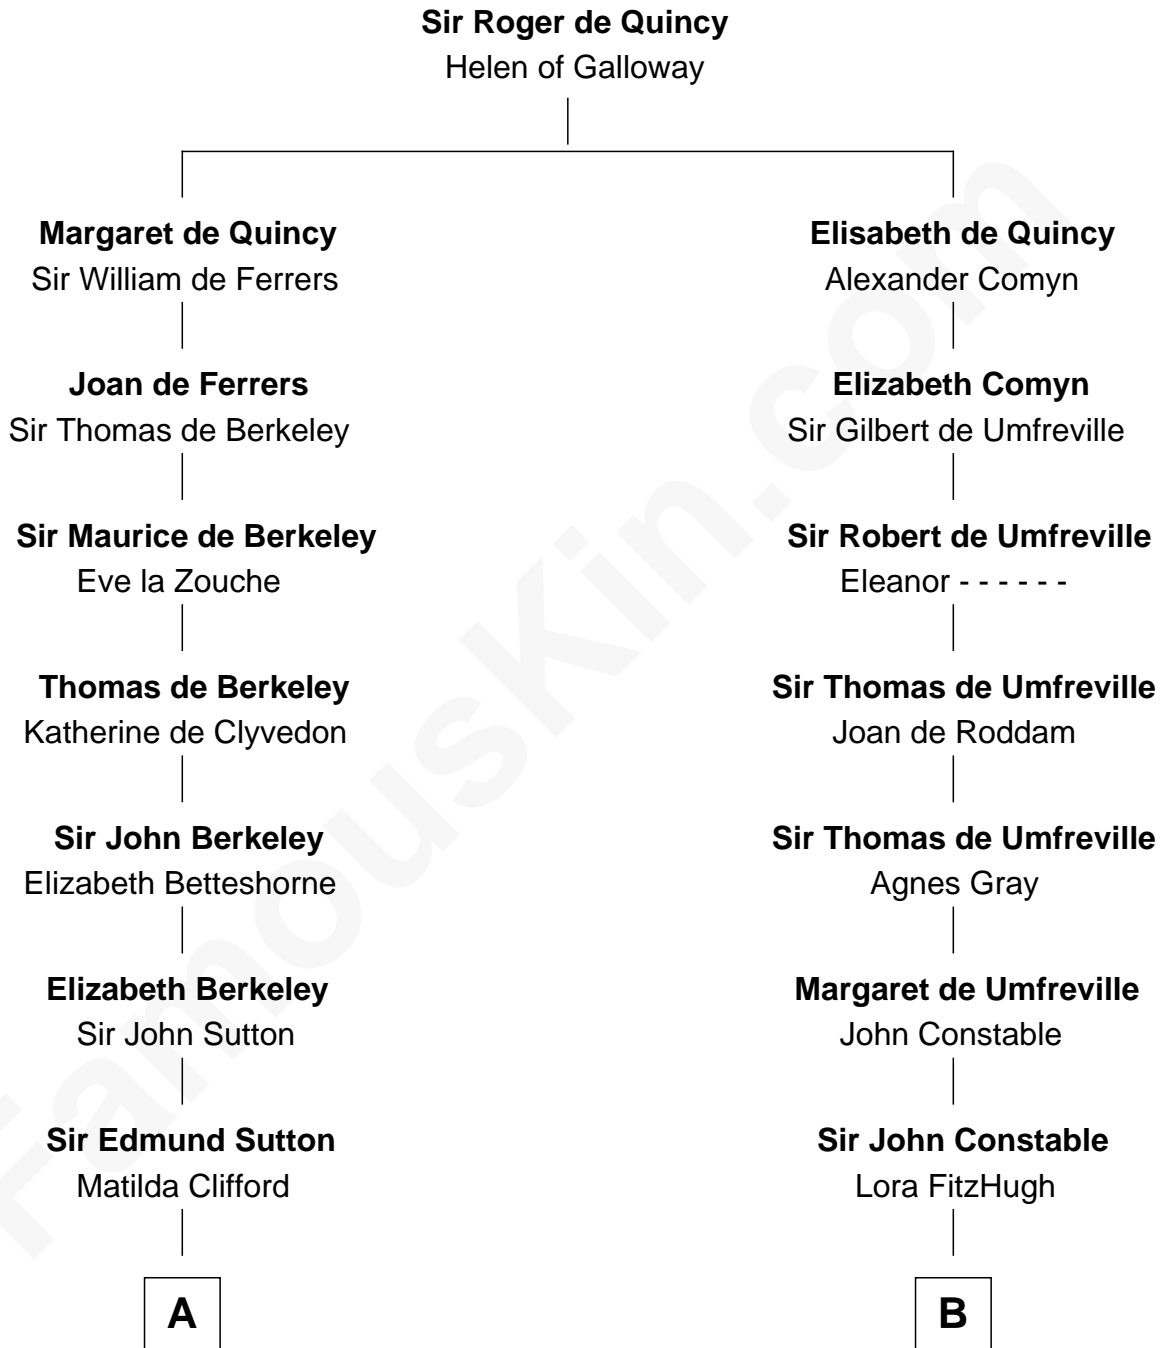

FamousKin.com
Relationship Chart of
Prince Harry
Duke of Sussex

19th cousin 2 times removed of

Charles A. Pillsbury
Co-Founder of C.A. Pillsbury Co.

C

Charles Robert Spencer

Margaret Baring

Albert Edward John Spencer

Cynthia Elinor Beatrix Hamilton

Edward John Spencer

Frances Ruth Burke Roche

Princess Diana Frances Spencer

Charles III, King of the United Kingdom

Prince Harry

Duke of Sussex

D