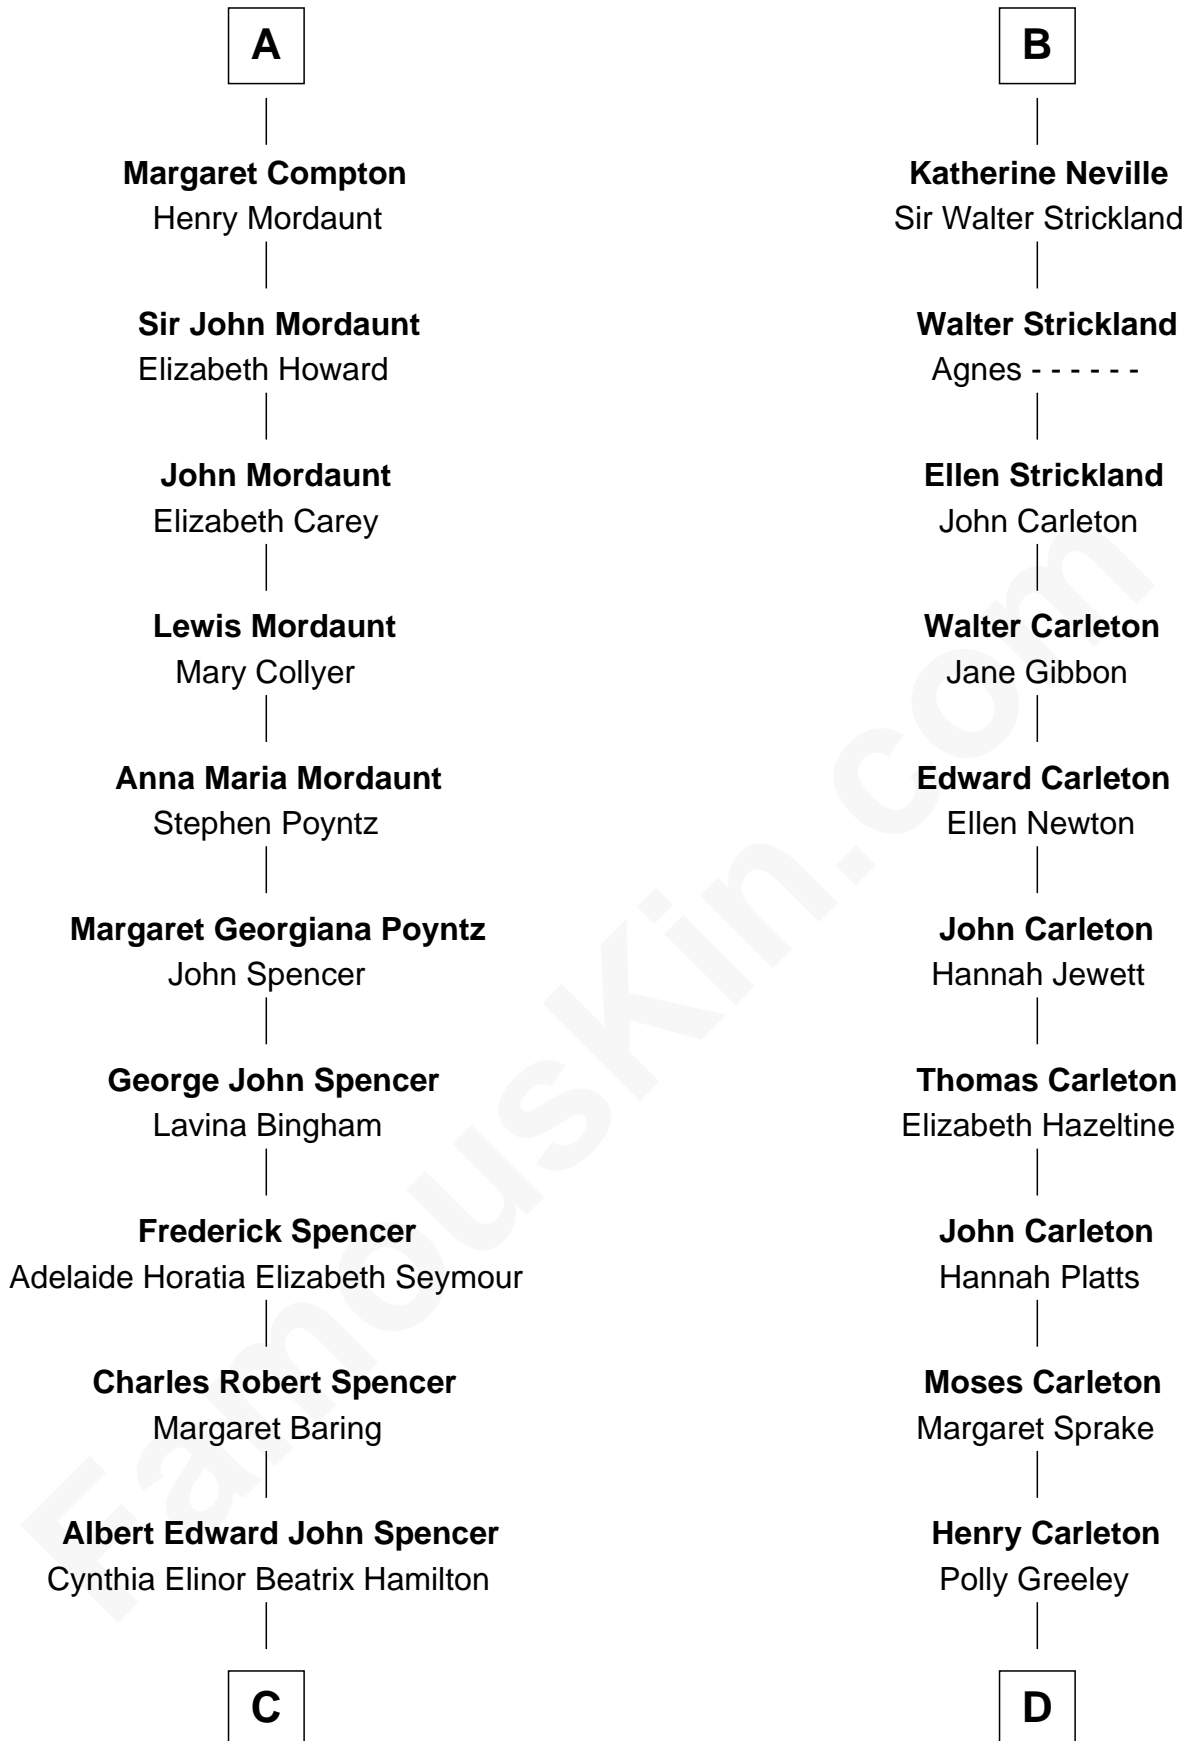

FamousKin.com Relationship Chart of

Prince Harry

Duke of Sussex

18th cousin 1 time removed of

Charles A. Pillsbury

Co-Founder of C.A. Pillsbury Co.

Sir Henry de Percy

Idoine de Clifford

C

Edward John Spencer
Frances Ruth Burke Roche

Princess Diana Frances Spencer
Charles III, King of the United Kingdom

Prince Harry
Duke of Sussex

D

Margaret Sprague Carleton
George Alfred Pillsbury

Charles A. Pillsbury
Co-Founder of C.A. Pillsbury Co.