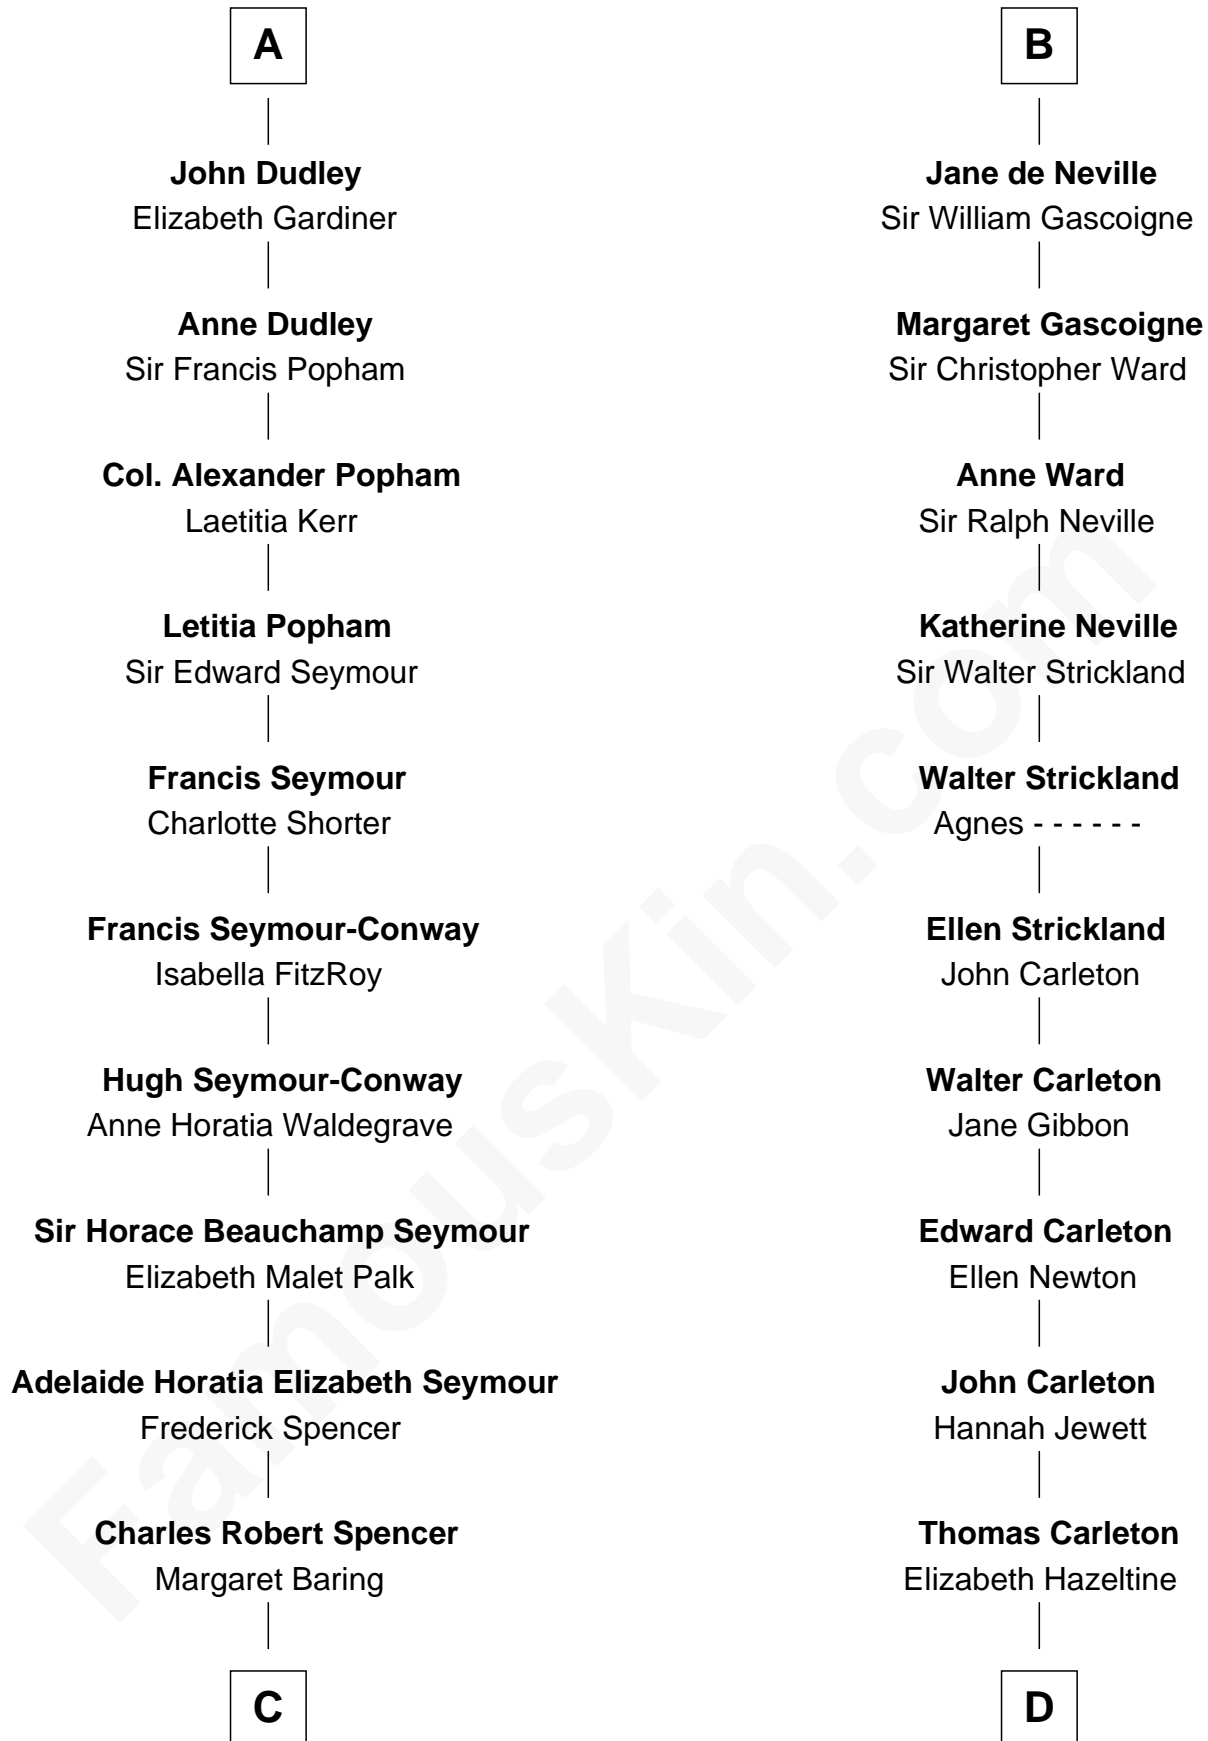

FamousKin.com Relationship Chart of

Prince Harry
Duke of Sussex

20th cousin 1 time removed of

Charles A. Pillsbury
Co-Founder of C.A. Pillsbury Co.

Sir William de Ferrers
Margaret de Quincy

Joan de Ferrers
Sir Thomas de Berkeley

John Neville
Elizabeth Newmarch

B

C

Albert Edward John Spencer
Cynthia Elinor Beatrix Hamilton

Edward John Spencer
Frances Ruth Burke Roche

Princess Diana Frances Spencer
Charles III, King of the United Kingdom