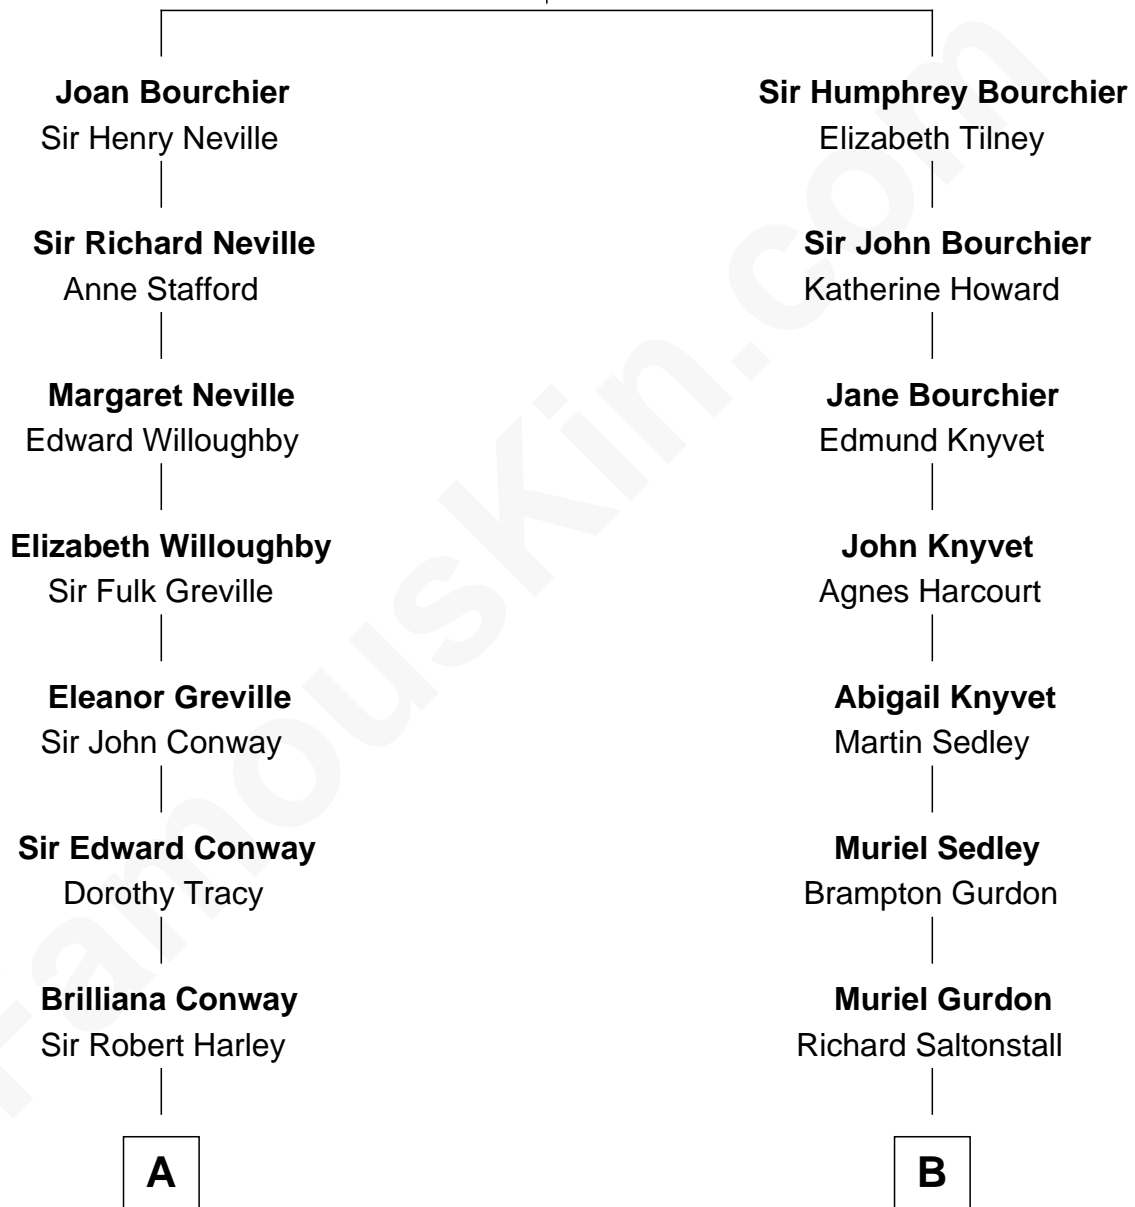

# FamousKin.com Relationship Chart of

**Prince Harry**  
*Duke of Sussex*

18th cousin of

**Carly Fiorina**

*CEO of Hewlett-Packard*

**Sir John Bouchier**

Margaret Berners

**A**

**Sir Edward Harley**

Abigail Stephens

**Robert Harley**

Elizabeth Foley

**Edward Harley**

Henrietta Cavendish Holles

**Margaret Cavendish Harley**

Sir William Bentinck

**Elizabeth Bowes-Lyon**

George VI, King of the United Kingdom

**Elizabeth II, Queen of the United Kingdom**

Prince Philip of Edinburgh

**C**

**B**

**Nathaniel Saltonstall**

Elizabeth Ward