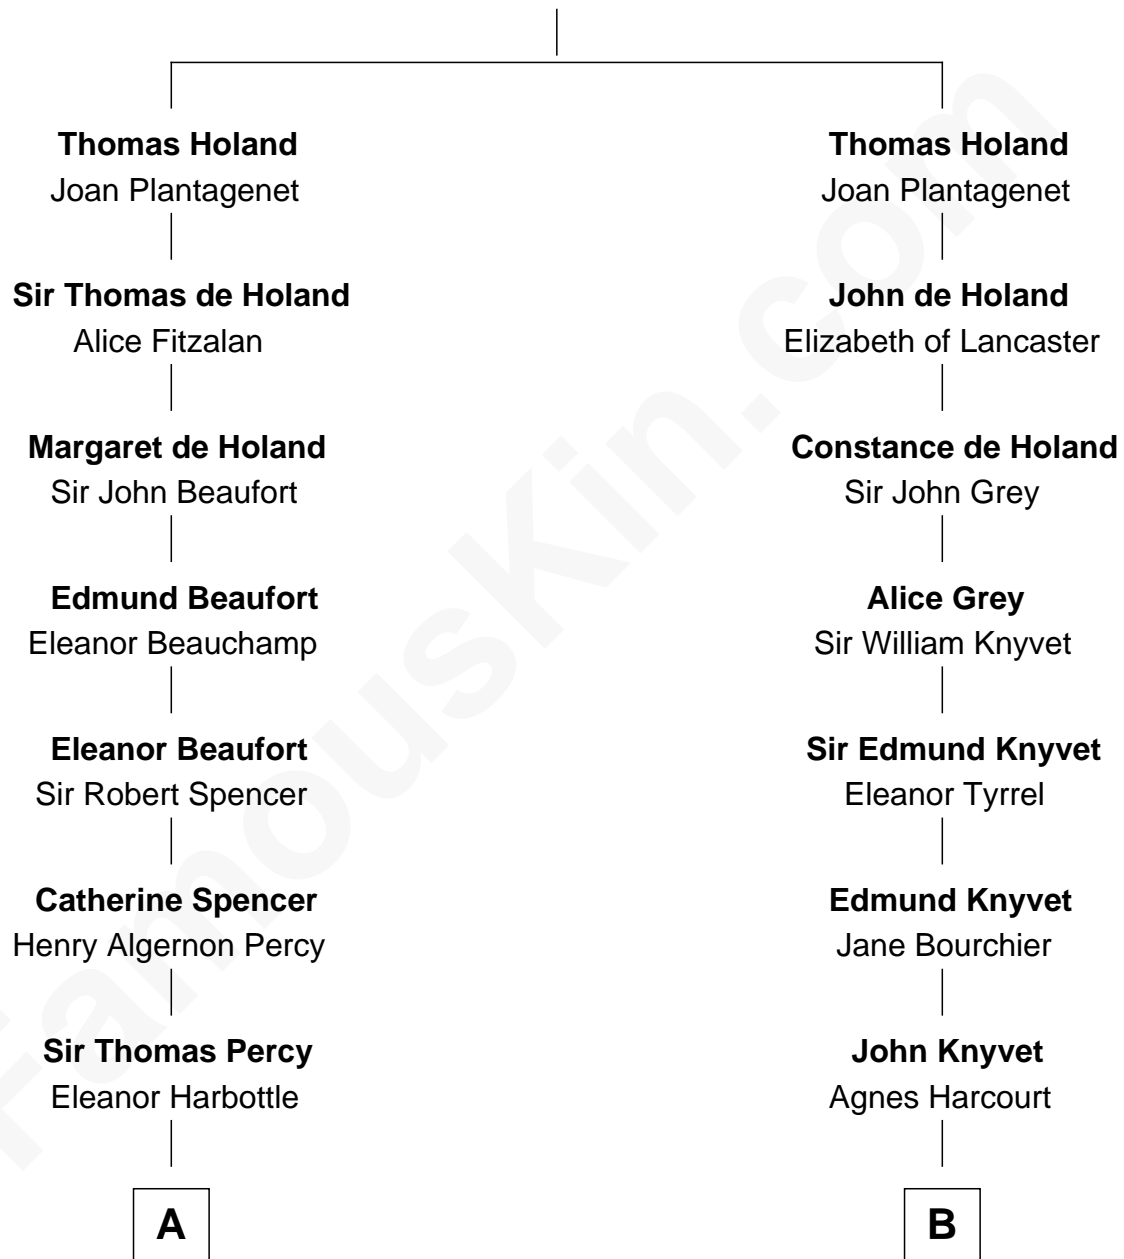

# FamousKin.com Relationship Chart of

**Prince Harry**  
*Duke of Sussex*

21st cousin of

**Carly Fiorina**  
*CEO of Hewlett-Packard*

**Sir Robert de Holland**  
Maude la Zouche

**A**

**Henry Percy**  
Katherine Neville

**Henry Percy**  
Dorothy Devereux

**Dorothy Percy**  
Robert Sydney

**Dorothy Sydney**  
Henry Spencer

**Sir Robert Spencer**  
Ann Digby

**Sir Charles Spencer**  
Anne Churchill

**John Spencer**  
Georgiana Carolina Carteret