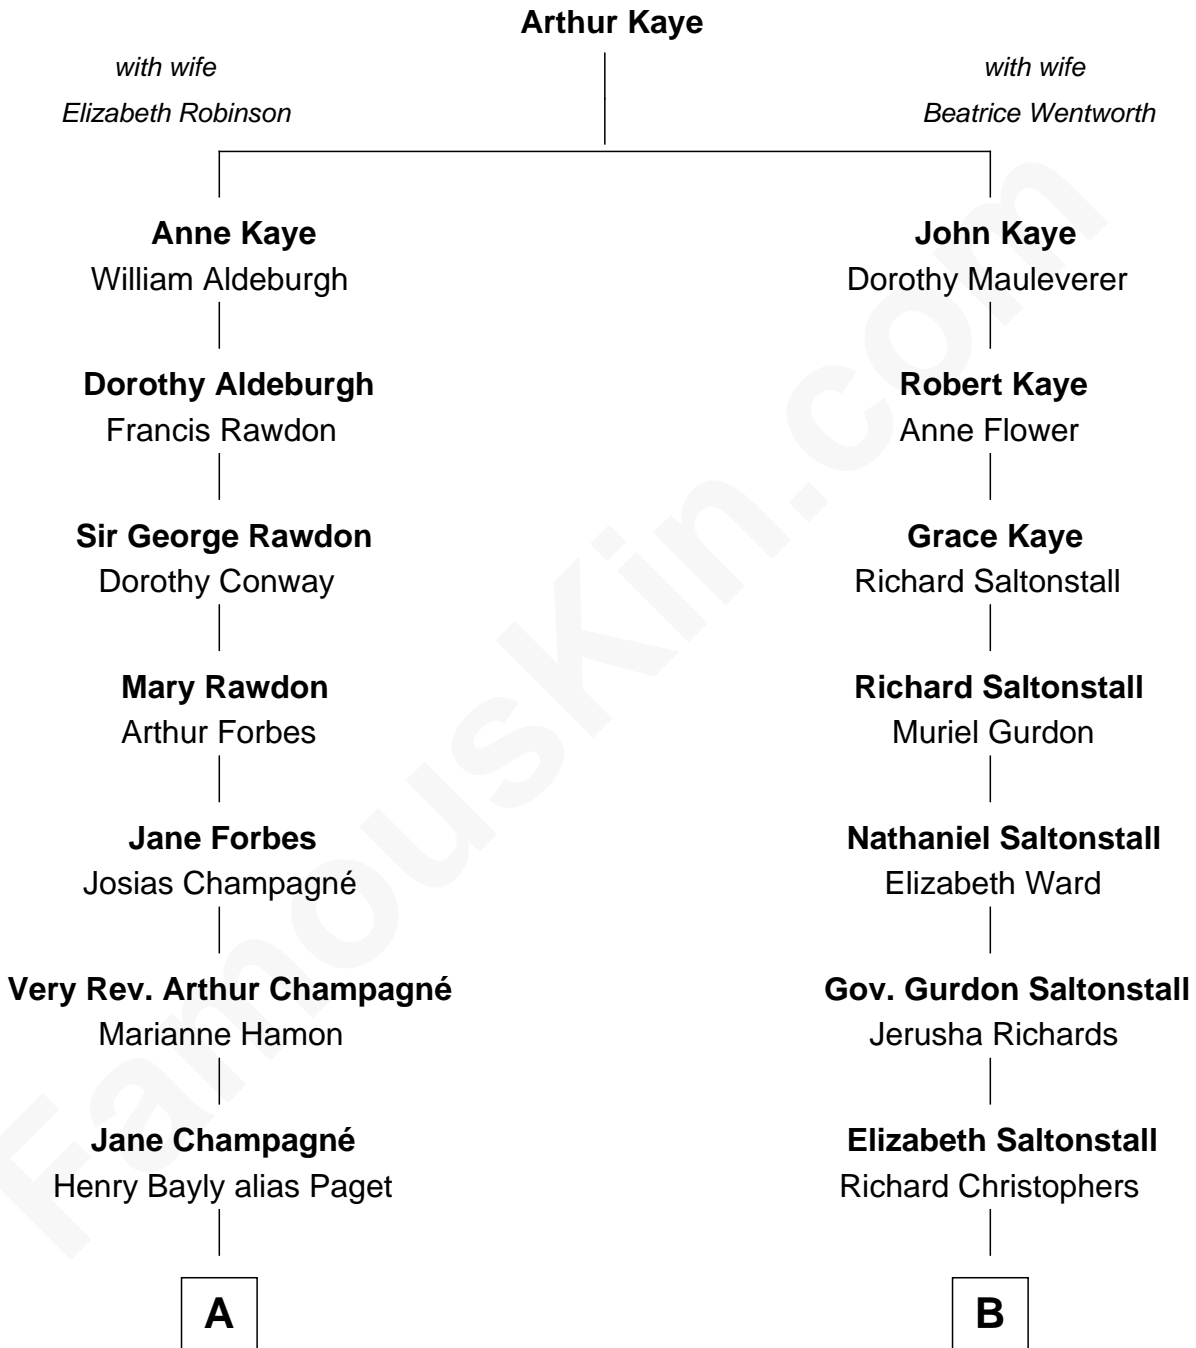

# FamousKin.com Relationship Chart of

**Prince Harry**  
*Duke of Sussex*

14th cousin 1 time removed of

**Carly Fiorina**  
*CEO of Hewlett-Packard*

**A**

**Henry William Paget**  
Lady Caroline Elizabeth Villiers

**Lady Caroline Paget**  
Charles Gordon-Lennox

**Cecilia Catherine Gordon-Lennox**  
Charles George Bingham

**Rosalind Cecilia Caroline Bingham**  
James Albert Edward Hamilton

**Cynthia Elinor Beatrix Hamilton**  
Albert Edward John Spencer

**Edward John Spencer**  
Frances Ruth Burke Roche

**Princess Diana Frances Spencer**  
Charles III, King of the United Kingdom

**Prince Harry**  
*Duke of Sussex*

**B**

**Sarah Christophers**  
James Mumford