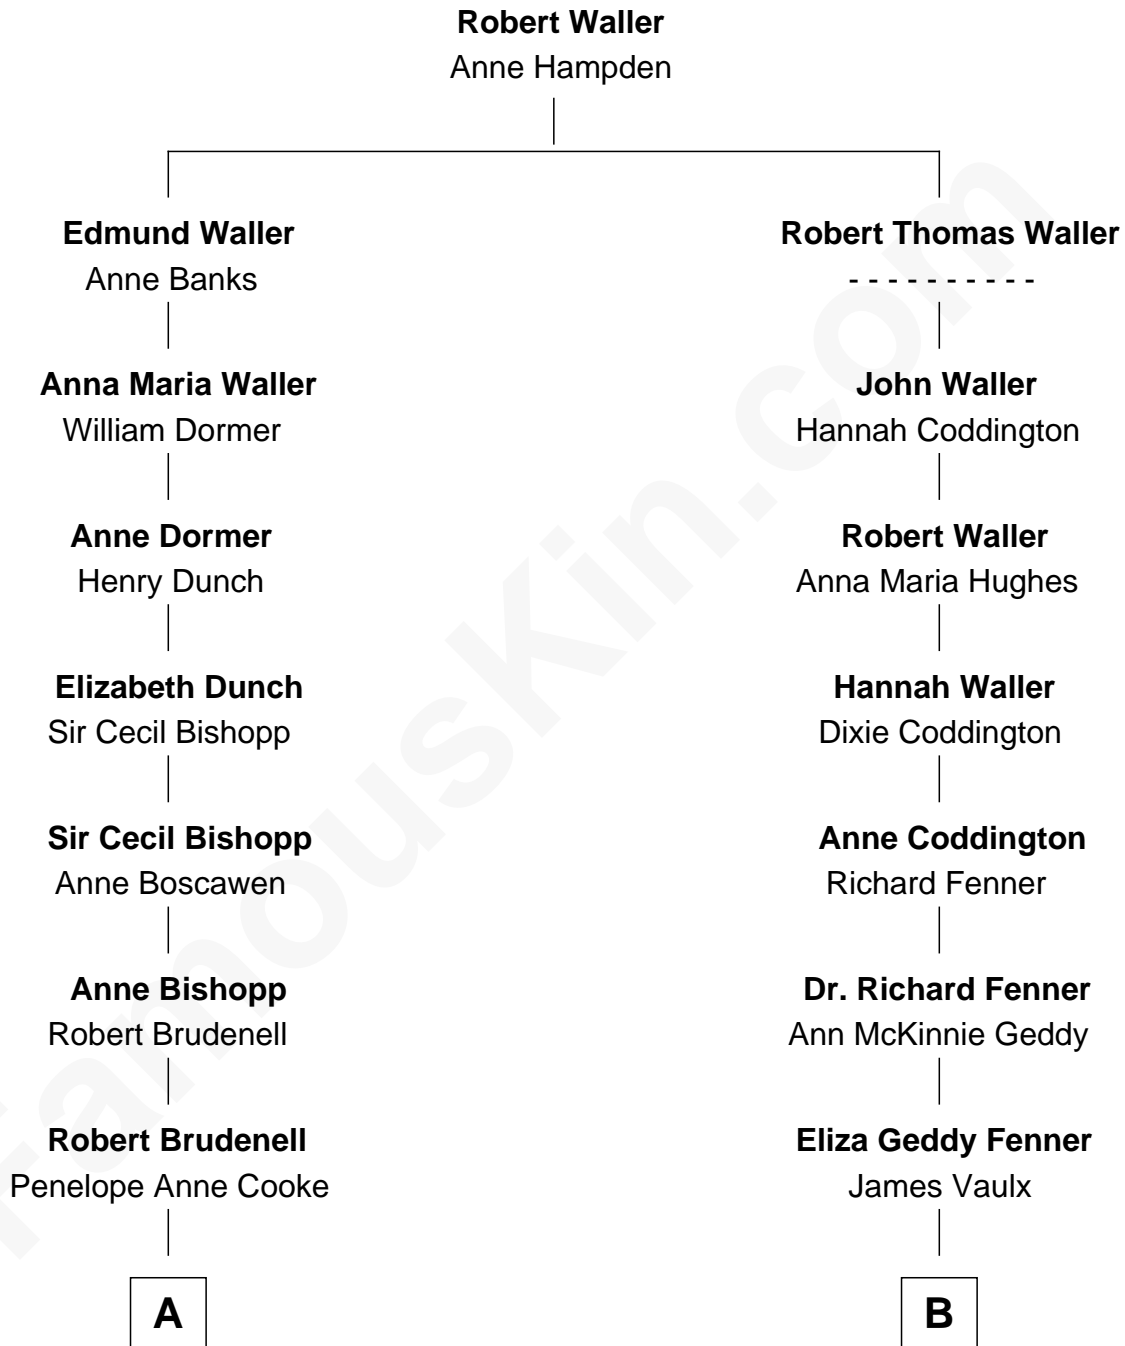

FamousKin.com Relationship Chart of

Prince Harry
Duke of Sussex

10th cousin 3 times removed of

John McCain

U.S. Senator from Arizona

A

Anne Brudenell
George Charles Bingham

Charles George Bingham
Cecilia Catherine Gordon-Lennox

Rosalind Cecilia Caroline Bingham
James Albert Edward Hamilton

Cynthia Elinor Beatrix Hamilton
Albert Edward John Spencer

Edward John Spencer
Frances Ruth Burke Roche

Princess Diana Frances Spencer
Charles III, King of the United Kingdom

Prince Harry
Duke of Sussex

B

James Junius Vaulx
Margaret Garside

Katherine Davey Vaulx
Adm. John Sidney McCain

Adm. John Sidney McCain
Roberta Wright

John McCain
U.S. Senator from Arizona