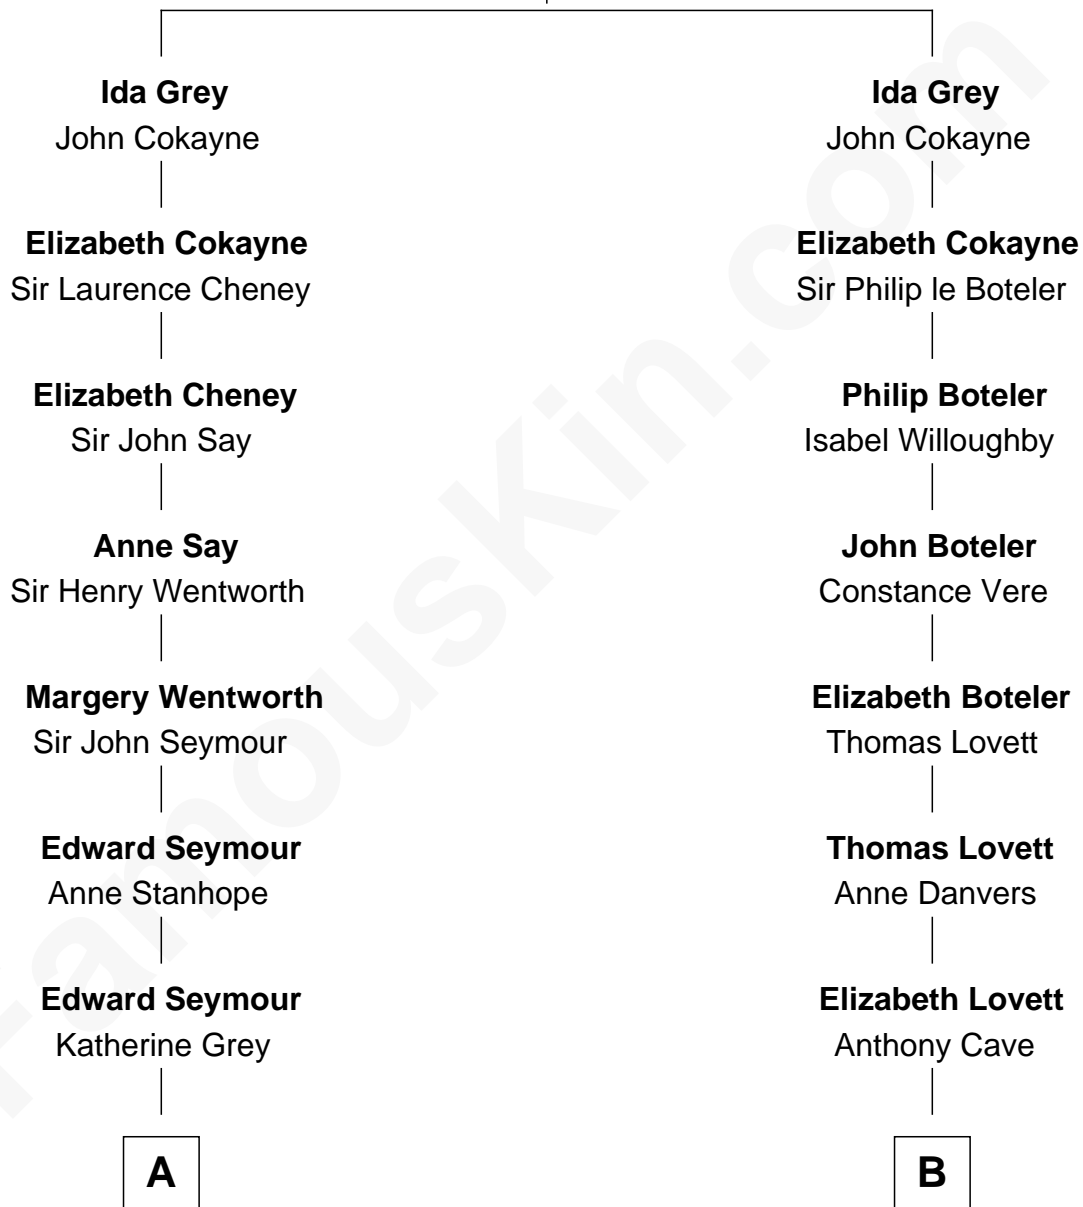

FamousKin.com Relationship Chart of

Prince Harry

Duke of Sussex

19th cousin 1 time removed of

John McCain

U.S. Senator from Arizona

Sir Reynold de Grey

Eleanor le Strange

C

Elizabeth Bowes-Lyon

George VI, King of the United Kingdom

Elizabeth II, Queen of the United Kingdom

Prince Philip of Edinburgh

Charles III, King of the United Kingdom

Princess Diana Frances Spencer

Prince Harry

Duke of Sussex

D

Katherine Davey Vault

Adm. John Sidney McCain

Adm. John Sidney McCain

Roberta Wright

John McCain

U.S. Senator from Arizona