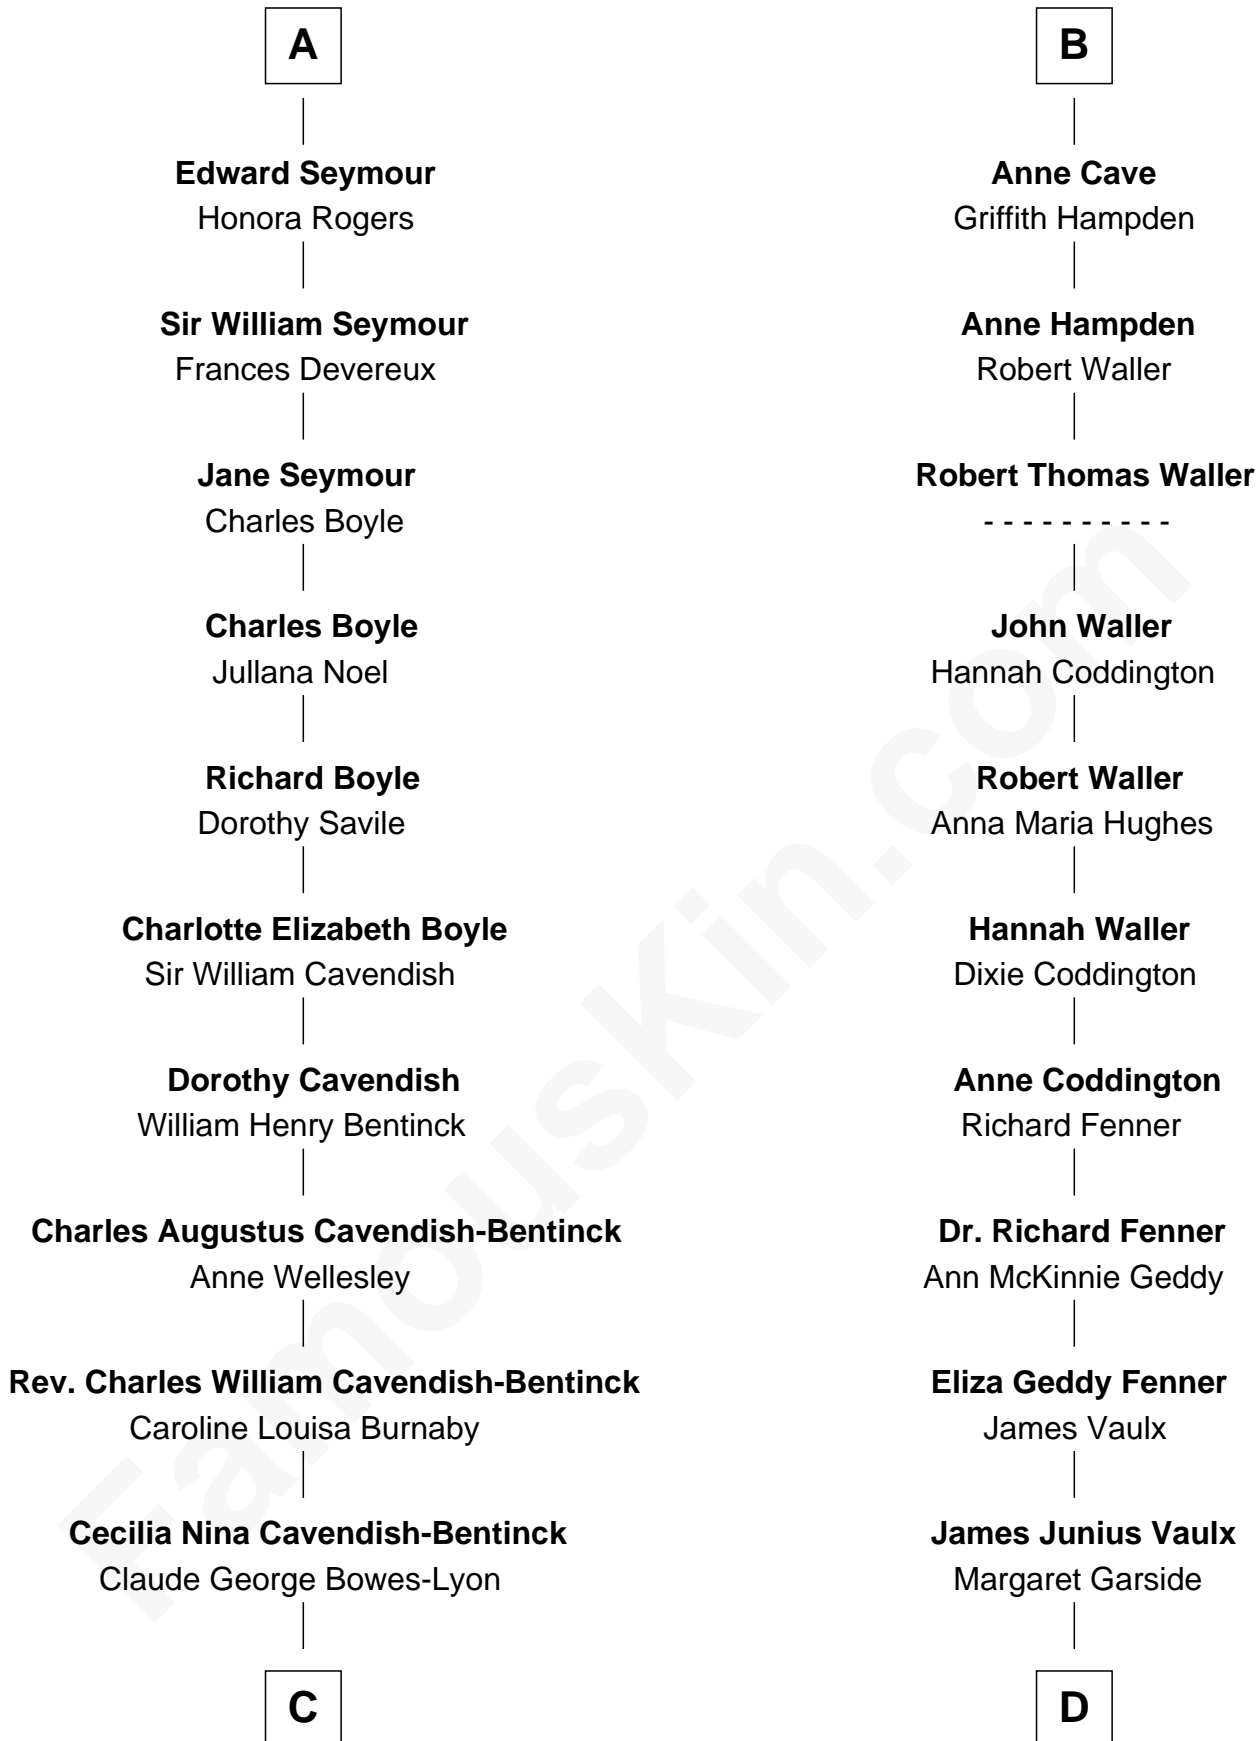

FamousKin.com Relationship Chart of

Prince Harry

Duke of Sussex

19th cousin 1 time removed of

John McCain

U.S. Senator from Arizona

Sir Reynold de Grey

Eleanor le Strange

C

Elizabeth Bowes-Lyon

George VI, King of the United Kingdom

Elizabeth II, Queen of the United Kingdom

Prince Philip of Edinburgh

Charles III, King of the United Kingdom

Princess Diana Frances Spencer

Prince Harry

Duke of Sussex

D

Katherine Davey Vault

Adm. John Sidney McCain

Adm. John Sidney McCain

Roberta Wright

John McCain

U.S. Senator from Arizona