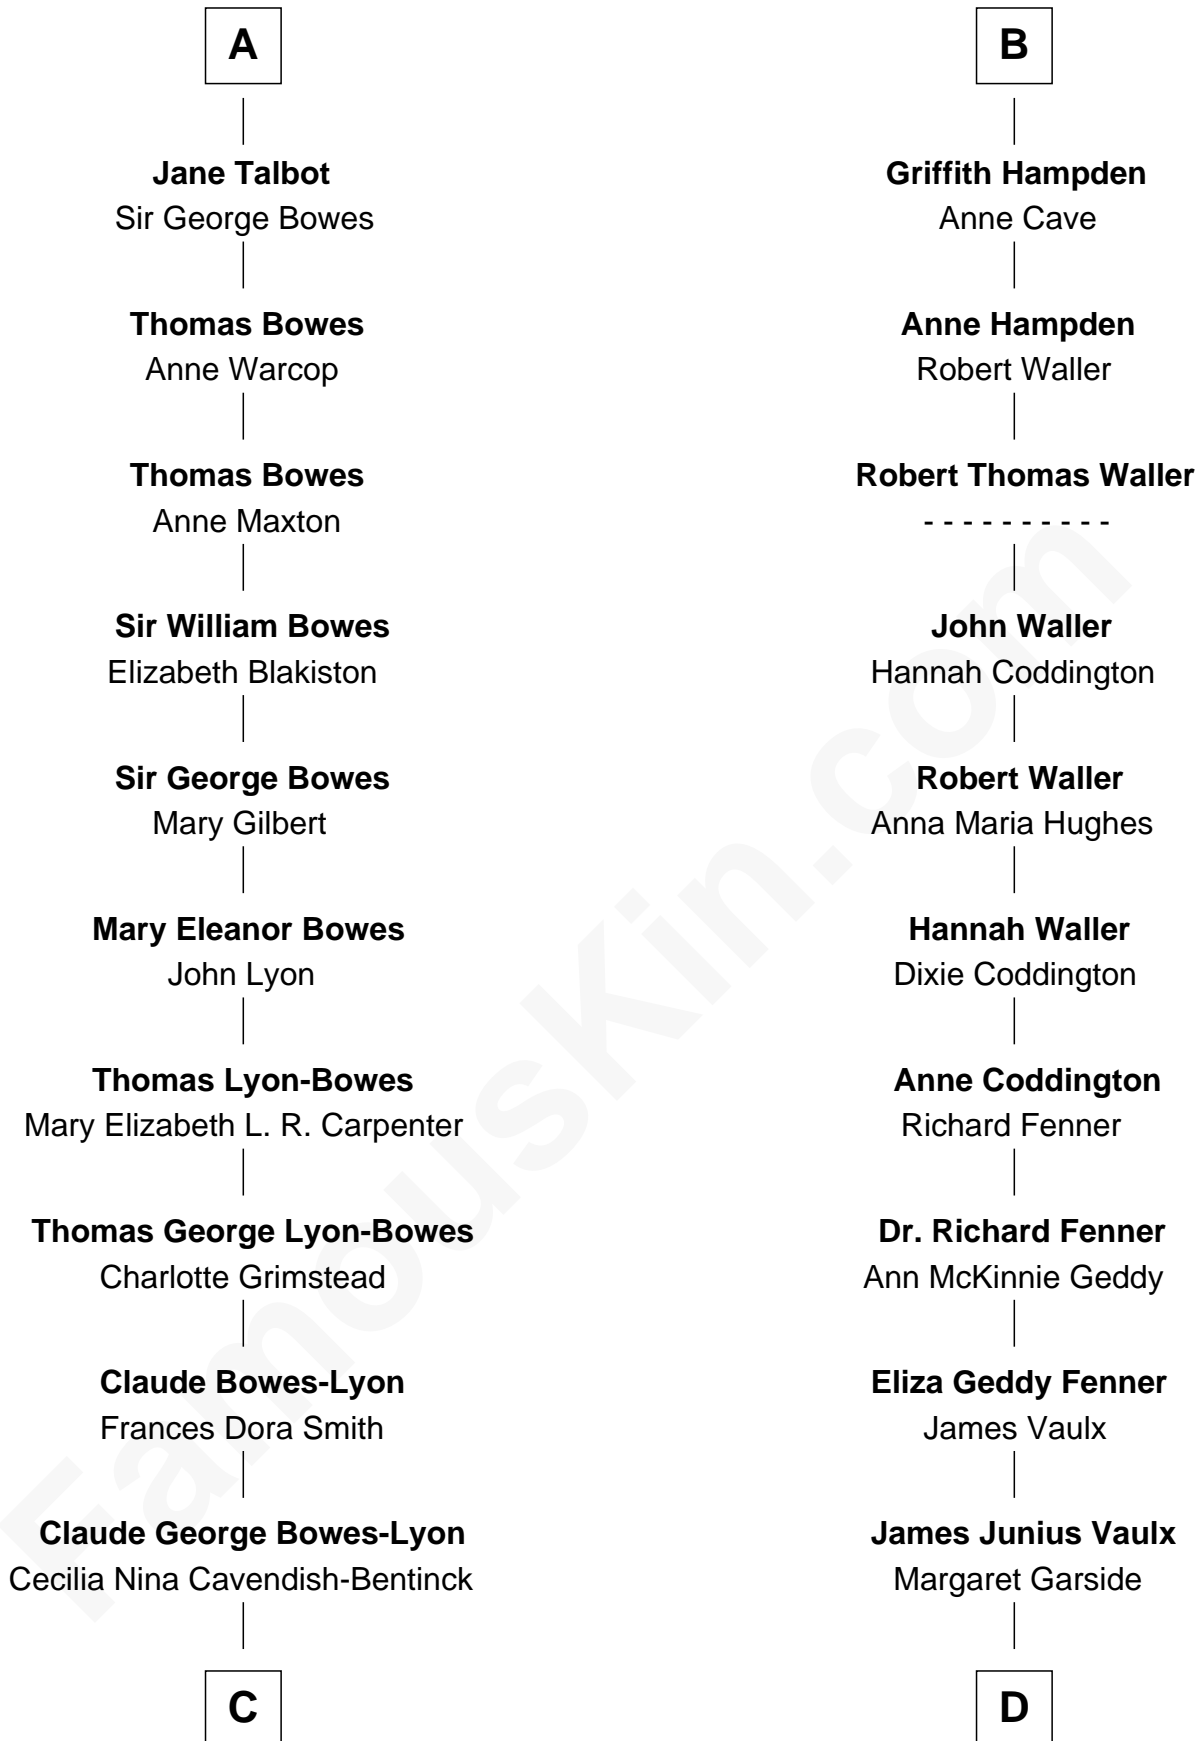

FamousKin.com Relationship Chart of

Prince Harry
Duke of Sussex

19th cousin 1 time removed of

John McCain
U.S. Senator from Arizona

Sir William de Ros
Margery de Badlesmere

C

Elizabeth Bowes-Lyon

George VI, King of the United Kingdom

Elizabeth II, Queen of the United Kingdom

Prince Philip of Edinburgh

Charles III, King of the United Kingdom

Princess Diana Frances Spencer

Prince Harry

Duke of Sussex

D

Katherine Davey Vault

Adm. John Sidney McCain

Adm. John Sidney McCain

Roberta Wright

John McCain

U.S. Senator from Arizona