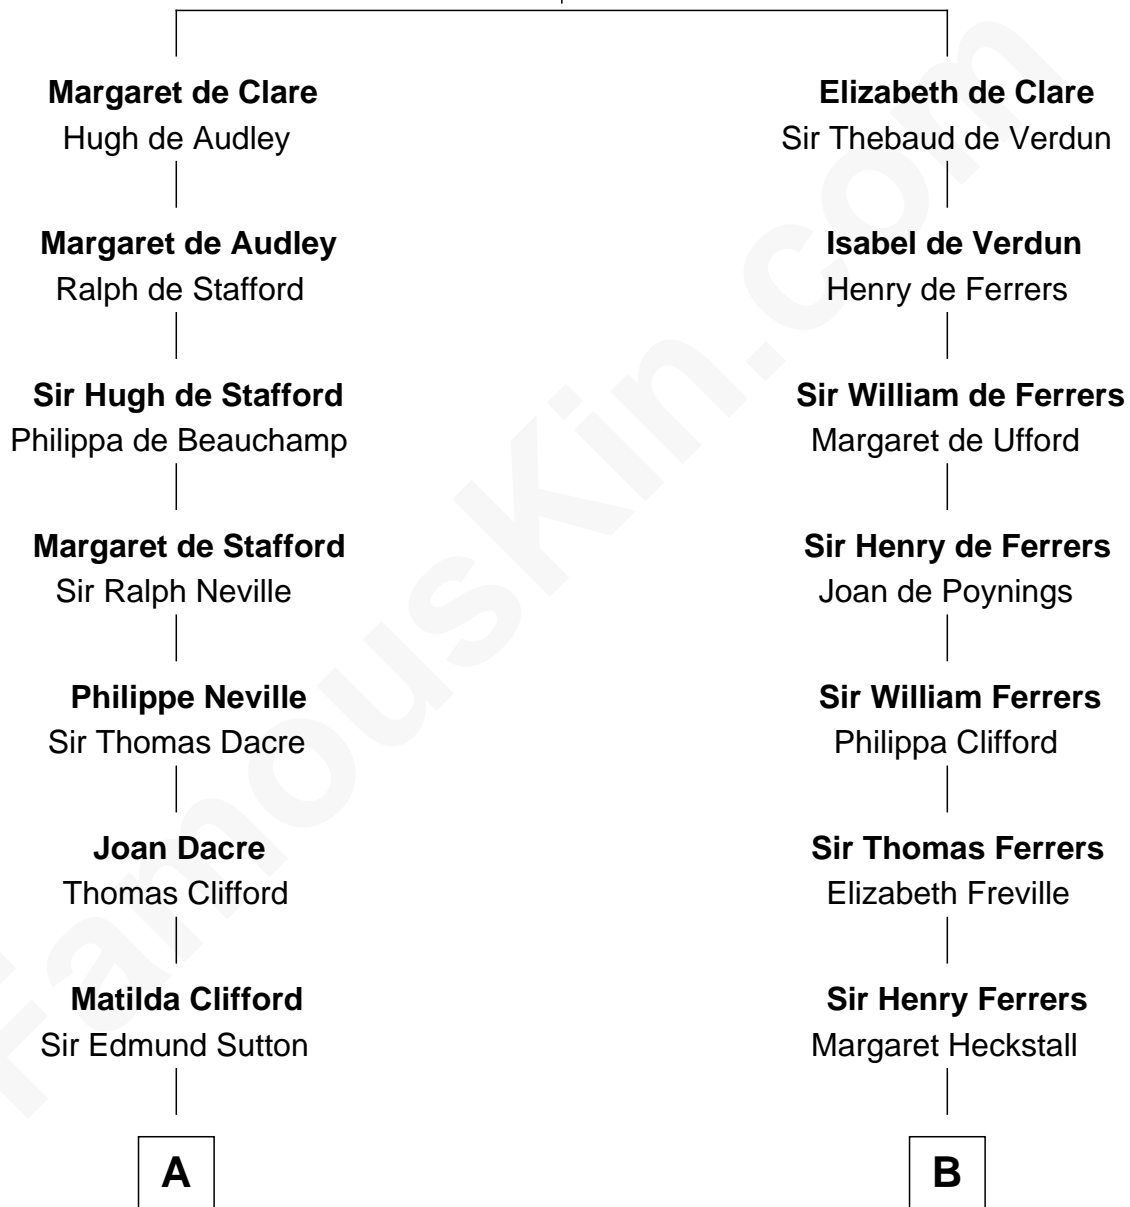

FamousKin.com Relationship Chart of

Prince Harry
Duke of Sussex

21st cousin of

John McCain

U.S. Senator from Arizona

Sir Gilbert de Clare

Joan of Acre

C

Charles Robert Spencer

Margaret Baring

Albert Edward John Spencer

Cynthia Elinor Beatrix Hamilton

Edward John Spencer

Frances Ruth Burke Roche

Princess Diana Frances Spencer

Charles III, King of the United Kingdom