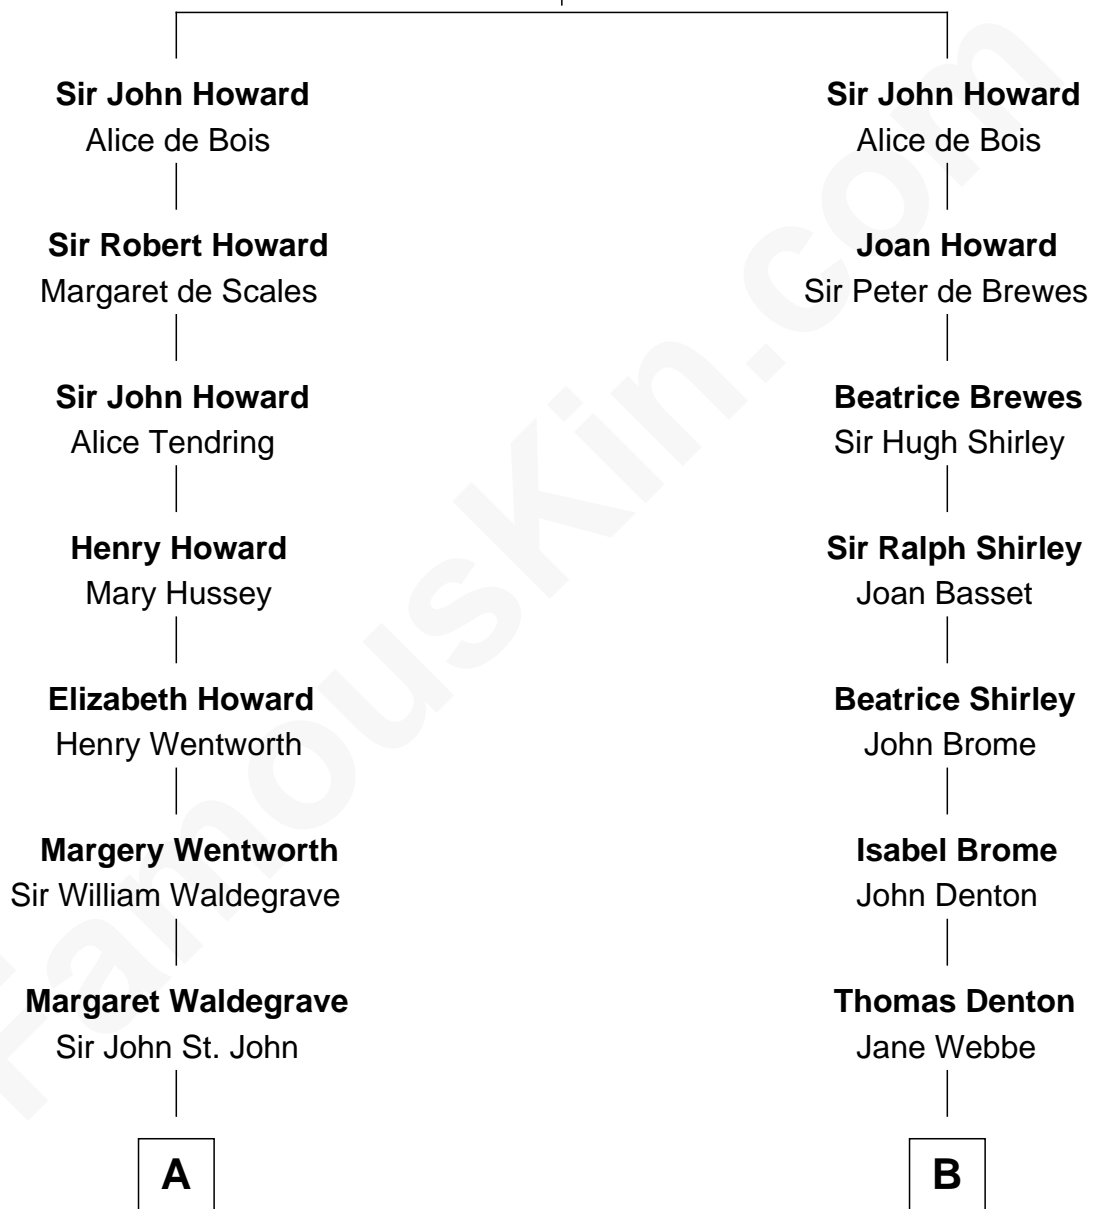

FamousKin.com Relationship Chart of

Prince Harry
Duke of Sussex

21st cousin of

Carole Lombard
Movie Actress

Sir John Howard
Joan of Cornwall

A

Margaret St. John
Sir Francis Russell

William Russell
Elizabeth Long

Francis Russell
Catherine Brydges

Anne Russell
George Digby

Ann Digby
Sir Robert Spencer

Sir Charles Spencer
Anne Churchill

John Spencer
Georgiana Carolina Carteret

John Spencer
Margaret Georgiana Poyntz

George John Spencer
Lavina Bingham

Frederick Spencer
Adelaide Horatia Elizabeth Seymour

C

B

Isabel Denton
William ap Walter

Thomasine Walter
William Luckyn

Probable

Judith Luckyn
Edward Ward

Mary Ward
John Cutting