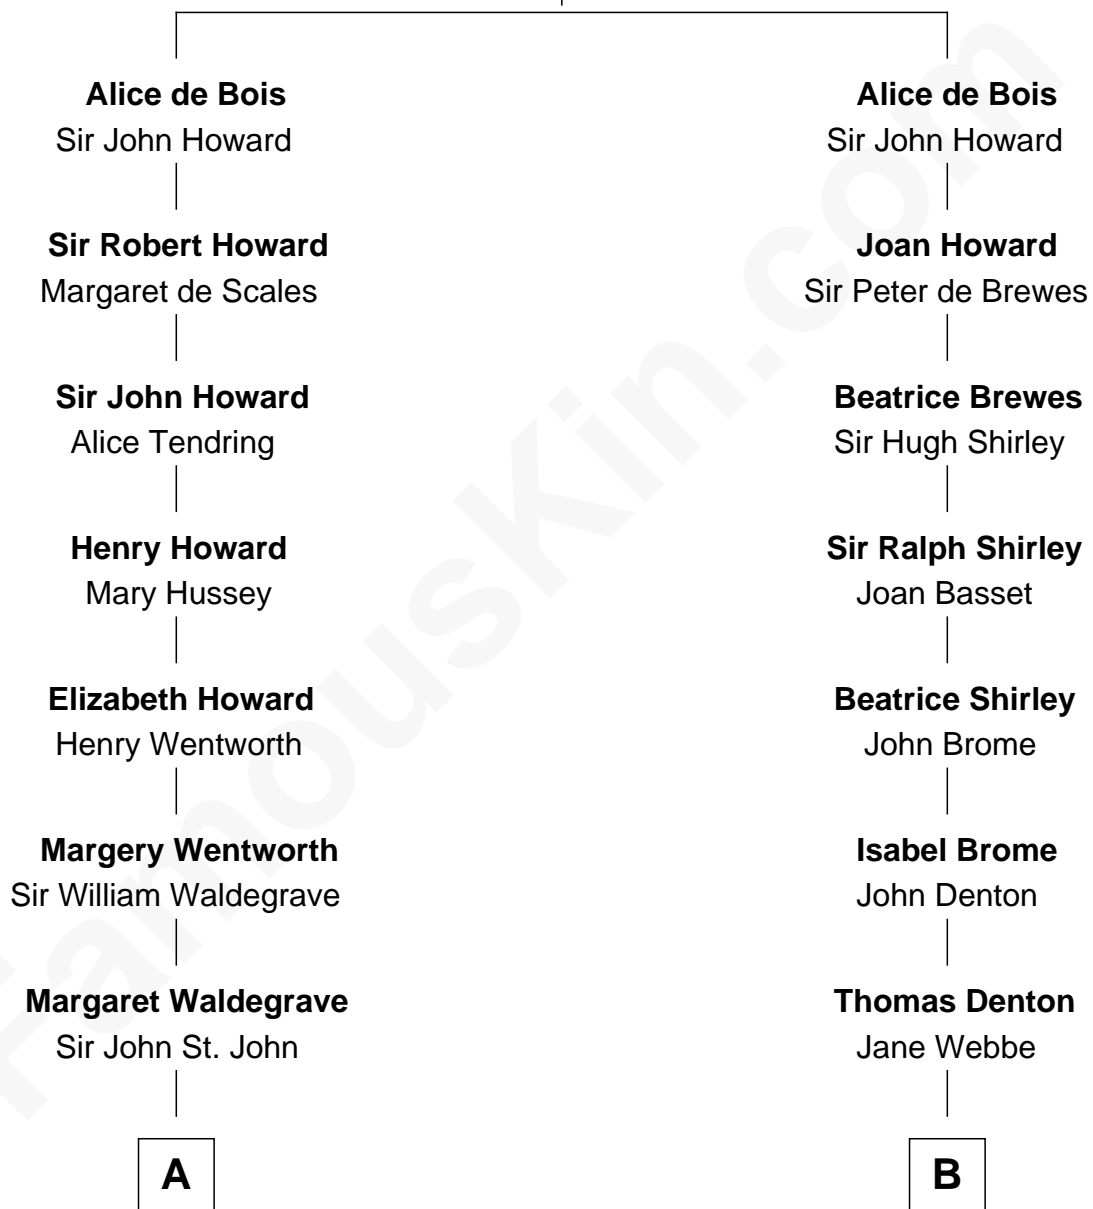

FamousKin.com Relationship Chart of

Prince Harry
Duke of Sussex

21st cousin of

Carole Lombard
Movie Actress

Sir Robert de Bois
Christian le Latimer

A

Margaret St. John
Sir Francis Russell

William Russell
Elizabeth Long

Francis Russell
Catherine Brydges

Anne Russell
George Digby

Ann Digby
Sir Robert Spencer

Sir Charles Spencer
Anne Churchill

John Spencer
Georgiana Carolina Carteret

John Spencer
Margaret Georgiana Poyntz

George John Spencer
Lavina Bingham

Frederick Spencer
Adelaide Horatia Elizabeth Seymour

C

B

Isabel Denton
William ap Walter

Thomasine Walter
William Luckyn

Probable

Judith Luckyn
Edward Ward

Mary Ward
John Cutting